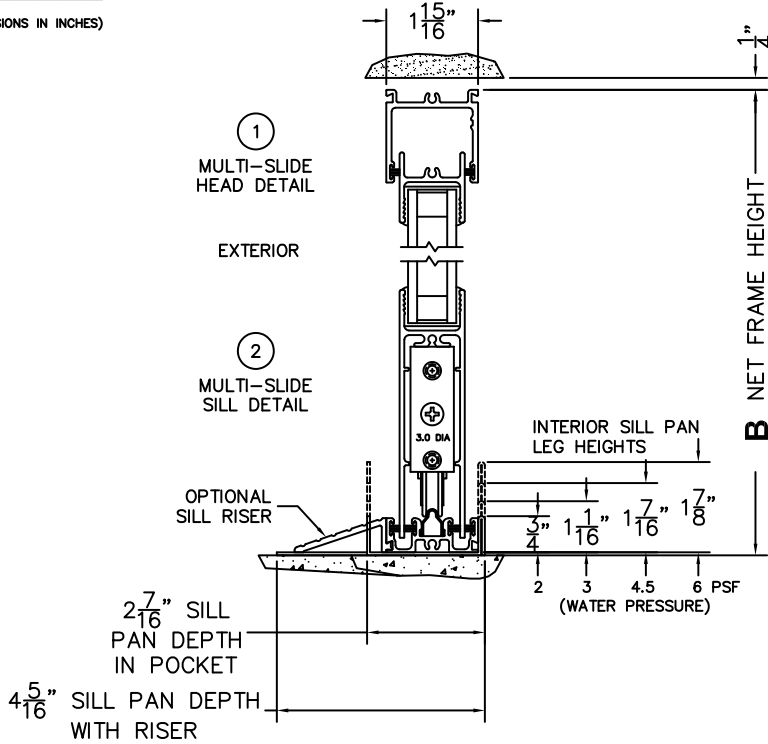

CALCULATED VALUES (FLEETWOOD SUPPLIED)

C(POCKET WIDTH)

D(NET FRAME WIDTH)

NOTES:

(USE RULER TO SCALE DIMENSIONS IN INCHES)

SCALE: 1/4

*NOTES:

- 1) WHEN CONSTRUCTING POCKET NOTE THAT DAYLIGHT WIDTH DOES NOT INCLUDE 1" SET BACK FOR POST INTERLOCKER.
- 2) TO ALLOW FUTURE REMOVAL OF PANEL THE INSTALLER MUST BUILD A FALSE WALL.