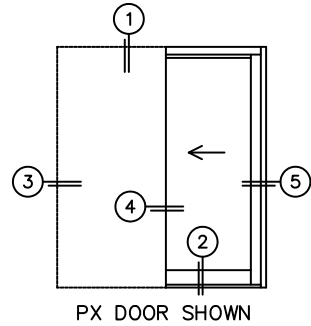

CALCULATED VALUES (FLEETWOOD SUPPLIED)

C(POCKET WIDTH)

D(NET FRAME WIDTH)

NOTES:

(USE RULER TO SCALE DIMENSIONS IN INCHES)

SCALE: 1/4

*NOTES:

- 1) WHEN CONSTRUCTING POCKET NOTE THAT DAYLIGHT WIDTH DOES NOT INCLUDE 1" SET BACK FOR POST INTERLOCKER.
- 2) TO ALLOW FUTURE REMOVAL OF PANEL THE INSTALLER MUST BUILD A FALSE WALL.