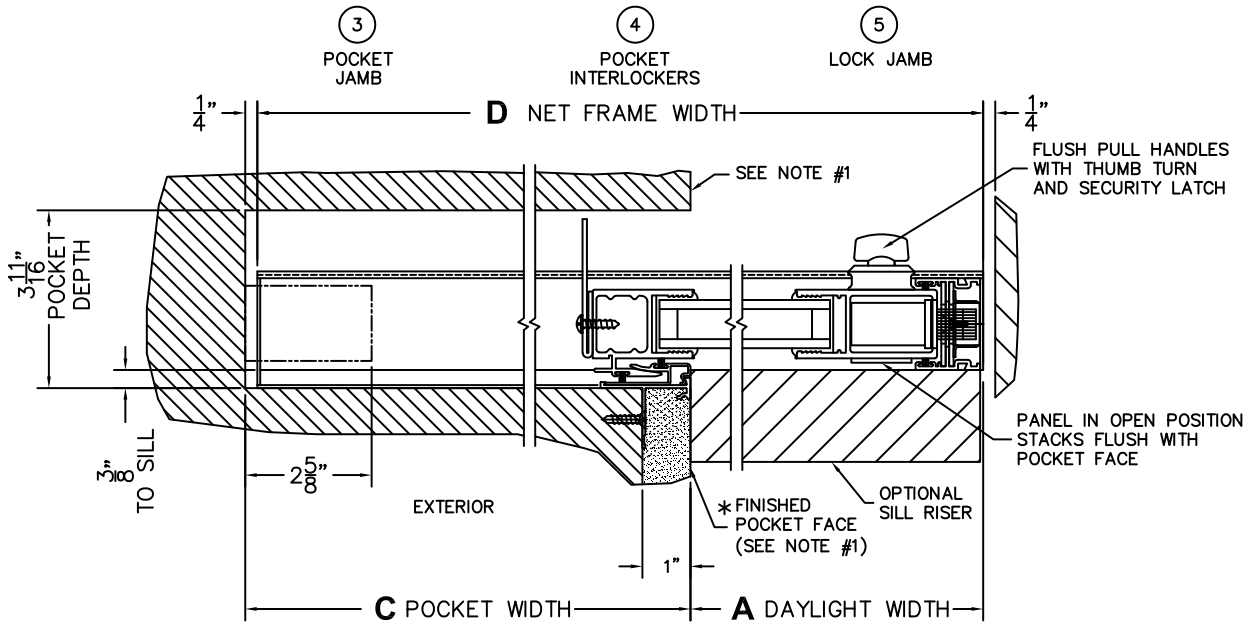

CALCULATED VALUES (FLEETWOOD SUPPLIED)

C(POCKET WIDTH)

D(NET FRAME WIDTH)

NOTES:

(USE RULER TO SCALE DIMENSIONS IN INCHES)

SCALE: 1/4

*NOTES:

- 1) WHEN CONSTRUCTING POCKET NOTE THAT DAYLIGHT WIDTH DOES NOT INCLUDE 1" SET BACK FOR POST INTERLOCKER.
- 2) TO ALLOW FUTURE REMOVAL OF PANEL THE INSTALLER MUST BUILD A FALSE WALL.