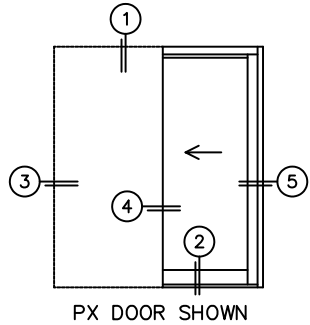

FLEETWOOD
WINDOWS & DOORS
FleetwoodUSA.com

NORWOOD 3070EX M/S
PX CUSTOM CONFIGURATION
NO SCREENS

ORDER NO.:

ITEM NO.:

REQUIRED DEALER INFO.

A(DAYLIGHT WIDTH)

B(NET FRAME HEIGHT)

SILL PAN HEIGHT (INTERIOR LEG)
(3/4", 1-1/16", 1-7/16" OR 1-7/8")

CALCULATED VALUES (FLEETWOOD SUPPLIED)

C(POCKET WIDTH)

D(NET FRAME WIDTH)

NOTES:

(USE RULER TO SCALE DIMENSIONS IN INCHES)

SCALE: 1/4