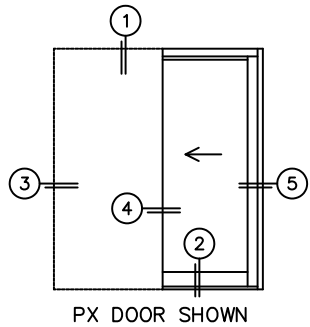

# NORWOOD 3070EX M/S PX CUSTOM CONFIGURATION NO SCREENS

ORDER NO.:

ITEM NO.:

REQUIRED DEALER INFO.

**A**(DAYLIGHT WIDTH)

**B**(NET FRAME HEIGHT)

SILL PAN HEIGHT (INTERIOR LEG)  
(3/4", 1-1/16", 1-7/16" OR 1-7/8")

CALCULATED VALUES (FLEETWOOD SUPPLIED)

**C**(POCKET WIDTH)

**D**(NET FRAME WIDTH)

NOTES:

(USE RULER TO SCALE DIMENSIONS IN INCHES)

SCALE: 1/4