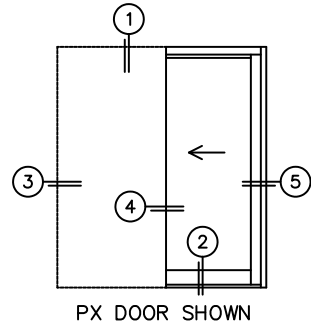

CALCULATED VALUES (FLEETWOOD SUPPLIED)

C(POCKET WIDTH)

D(NET FRAME WIDTH)

NOTES:

(USE RULER TO SCALE DIMENSIONS IN INCHES)

SCALE: 1/4

*NOTES:

- 1) WHEN CONSTRUCTING POCKET NOTE THAT DAYLIGHT WIDTH DOES NOT INCLUDE 1" SET BACK FOR POST INTERLOCKER.
- 2) TO ALLOW FUTURE REMOVAL OF PANEL THE INSTALLER MUST BUILD A FALSE WALL.