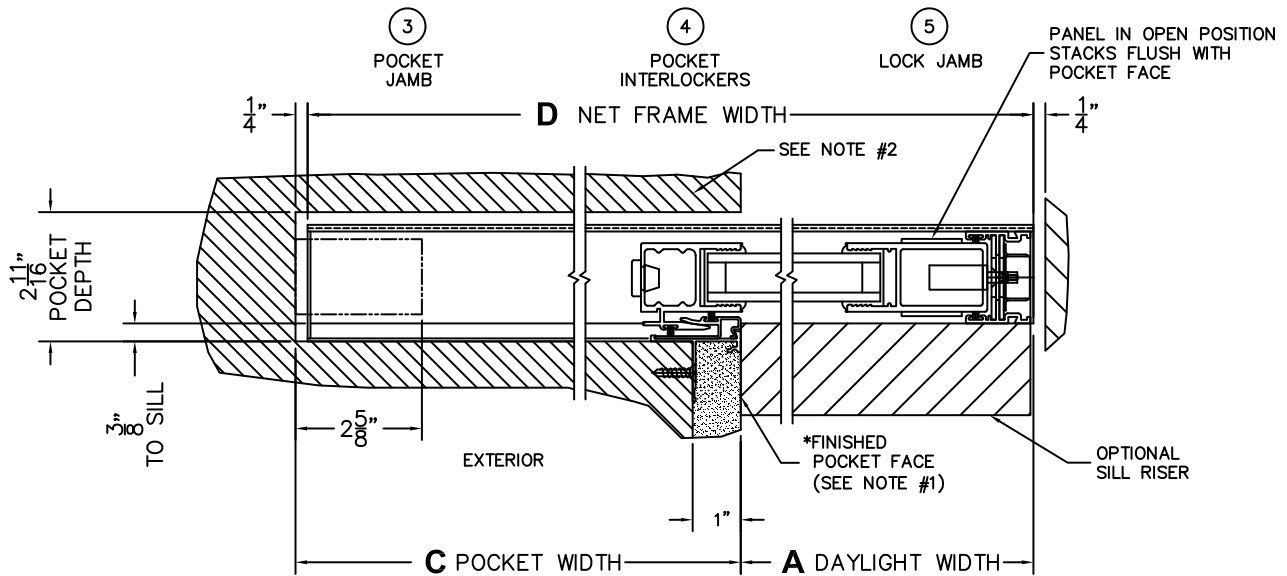

CALCULATED VALUES (FLEETWOOD SUPPLIED)

C(POCKET WIDTH)

D(NET FRAME WIDTH)

NOTES:

(USE RULER TO SCALE DIMENSIONS IN INCHES)

SCALE: 1/4

*NOTES:

- 1) WHEN CONSTRUCTING POCKET NOTE THAT DAYLIGHT WIDTH DOES NOT INCLUDE 1" SET BACK FOR POST INTERLOCKER.
- 2) TO ALLOW FUTURE REMOVAL OF PANEL THE INSTALLER MUST BUILD A FALSE WALL.