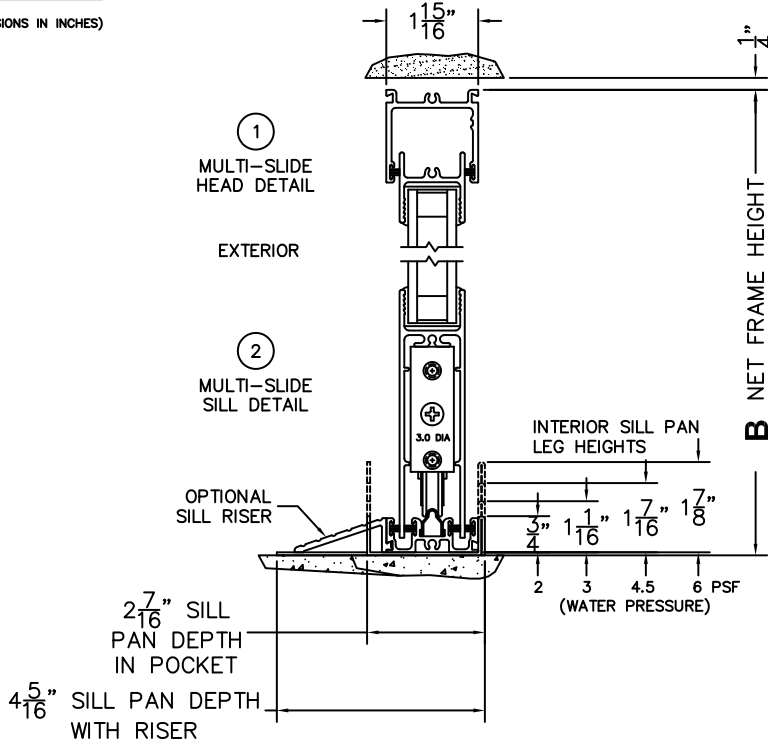

CALCULATED VALUES (FLEETWOOD SUPPLIED)

C(POCKET WIDTH)

D(NET FRAME WIDTH)

NOTES:

(USE RULER TO SCALE DIMENSIONS IN INCHES)

SCALE: 1/4

*NOTES:

- 1) WHEN CONSTRUCTING POCKET NOTE THAT DAYLIGHT WIDTH DOES NOT INCLUDE 1" SET BACK FOR POST INTERLOCKER.
- 2) TO ALLOW FUTURE REMOVAL OF PANEL THE INSTALLER MUST BUILD A FALSE WALL.