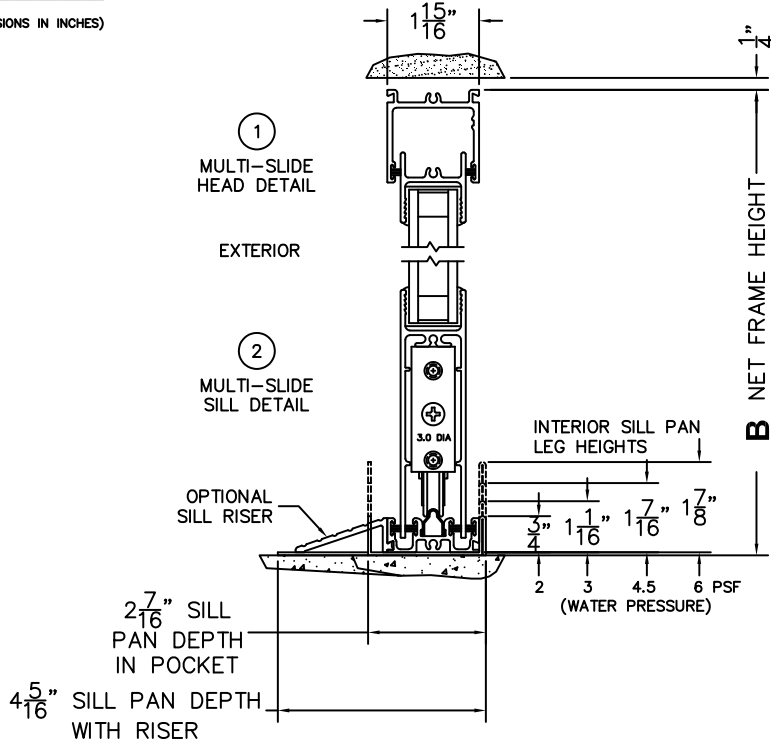

CALCULATED VALUES (FLEETWOOD SUPPLIED)

C(POCKET WIDTH)

D(NET FRAME WIDTH)

NOTES:

(USE RULER TO SCALE DIMENSIONS IN INCHES)

SCALE: 1/4

*NOTE: TO ALLOW FUTURE REMOVAL OF PANEL THE INSTALLER MUST BUILD A FALSE WALL.