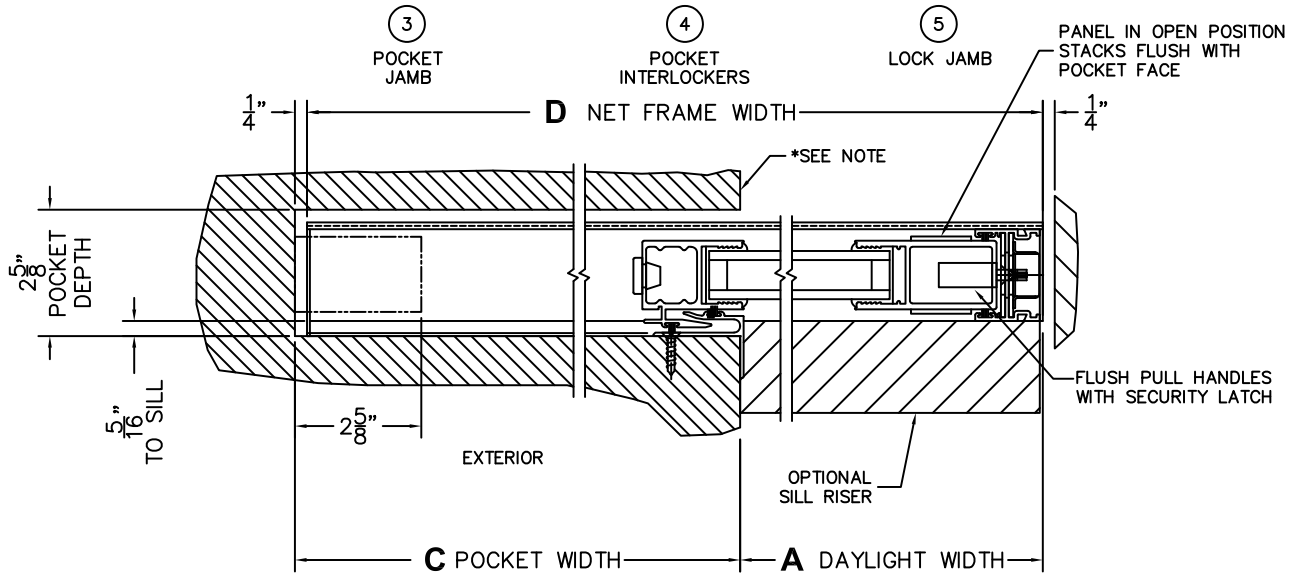

CALCULATED VALUES (FLEETWOOD SUPPLIED)

C(POCKET WIDTH)

D(NET FRAME WIDTH)

NOTES:

(USE RULER TO SCALE DIMENSIONS IN INCHES)

SCALE: 1/4

*NOTE: TO ALLOW FUTURE REMOVAL OF PANEL THE INSTALLER MUST BUILD A FALSE WALL.