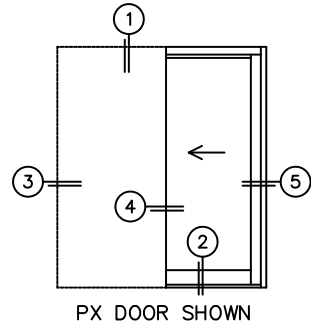

CALCULATED VALUES (FLEETWOOD SUPPLIED)

C(POCKET WIDTH)

D(NET FRAME WIDTH)

NOTES:

(USE RULER TO SCALE DIMENSIONS IN INCHES)

SCALE: 1/4

*CAUTION: WHEN CONSTRUCTING POCKET NOTE THAT DAYLIGHT WIDTH DOES NOT INCLUDE 1" SET BACK FOR POST INTERLOCKER.