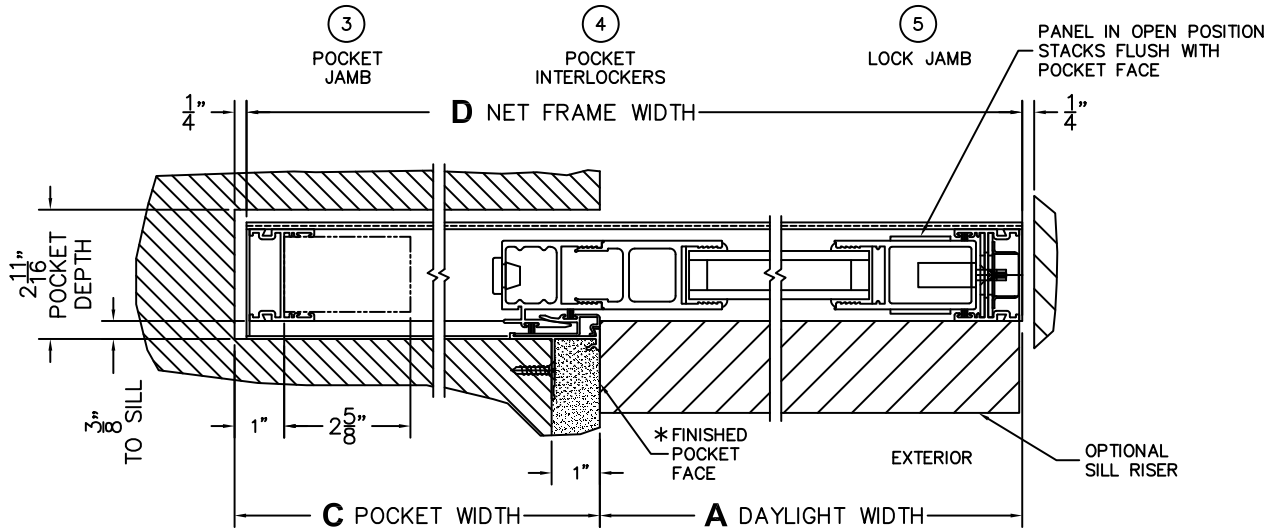

CALCULATED VALUES (FLEETWOOD SUPPLIED)

C(POCKET WIDTH)

D(NET FRAME WIDTH)

NOTES:

(USE RULER TO SCALE DIMENSIONS IN INCHES)

SCALE: 1/4

*CAUTION: WHEN CONSTRUCTING POCKET NOTE THAT DAYLIGHT WIDTH DOES NOT INCLUDE 1" SET BACK FOR POST INTERLOCKER.