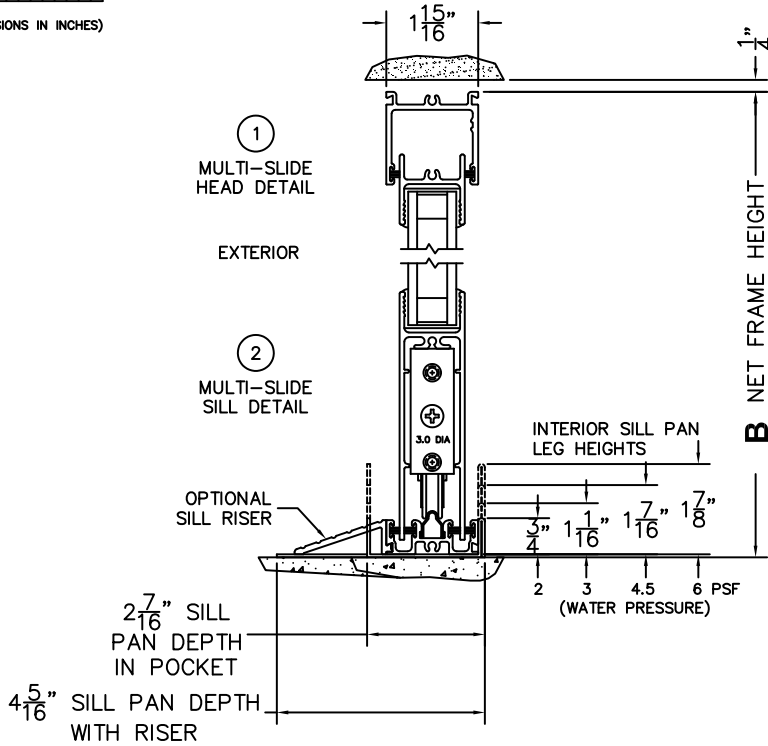

CALCULATED VALUES (FLEETWOOD SUPPLIED)

C(POCKET WIDTH)

D(NET FRAME WIDTH)

NOTES:

(USE RULER TO SCALE DIMENSIONS IN INCHES)

SCALE: 1/4

*CAUTION: WHEN CONSTRUCTING POCKET NOTE THAT DAYLIGHT WIDTH DOES NOT INCLUDE 1" SET BACK FOR POST INTERLOCKER.