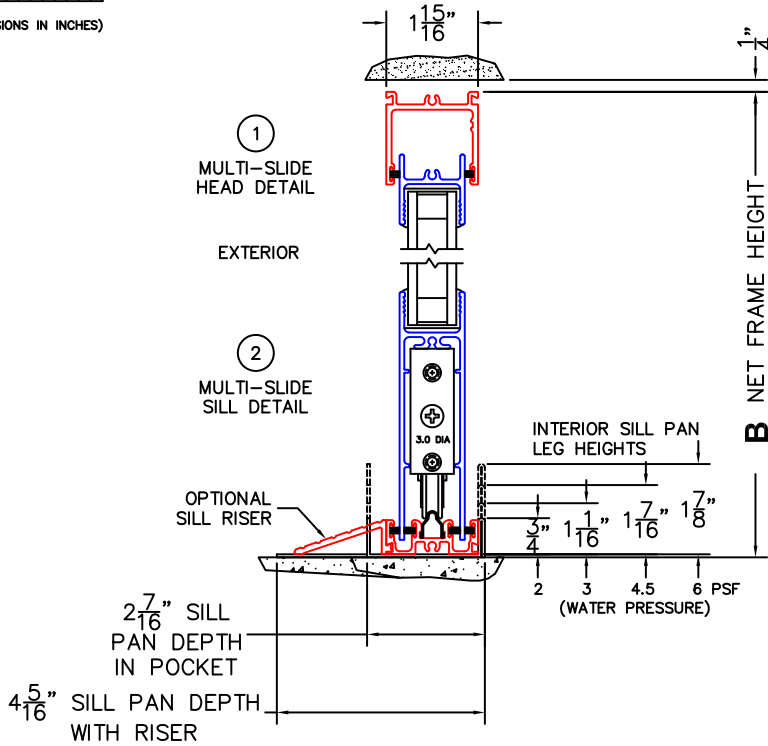

CALCULATED VALUES (FLEETWOOD SUPPLIED)

C(POCKET WIDTH)

D(NET FRAME WIDTH)

NOTES:

(USE RULER TO SCALE DIMENSIONS IN INCHES)

SCALE: 1/4

*CAUTION: WHEN CONSTRUCTING POCKET NOTE THAT DAYLIGHT WIDTH DOES NOT INCLUDE 1" SET BACK FOR POST INTERLOCKER.