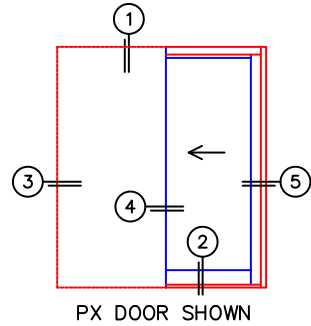

CALCULATED VALUES (FLEETWOOD SUPPLIED)

C(POCKET WIDTH)

D(NET FRAME WIDTH)

NOTES:

(USE RULER TO SCALE DIMENSIONS IN INCHES)

SCALE: 1/4

*CAUTION: WHEN CONSTRUCTING POCKET NOTE THAT DAYLIGHT WIDTH DOES NOT INCLUDE 1" SET BACK FOR POST INTERLOCKER.