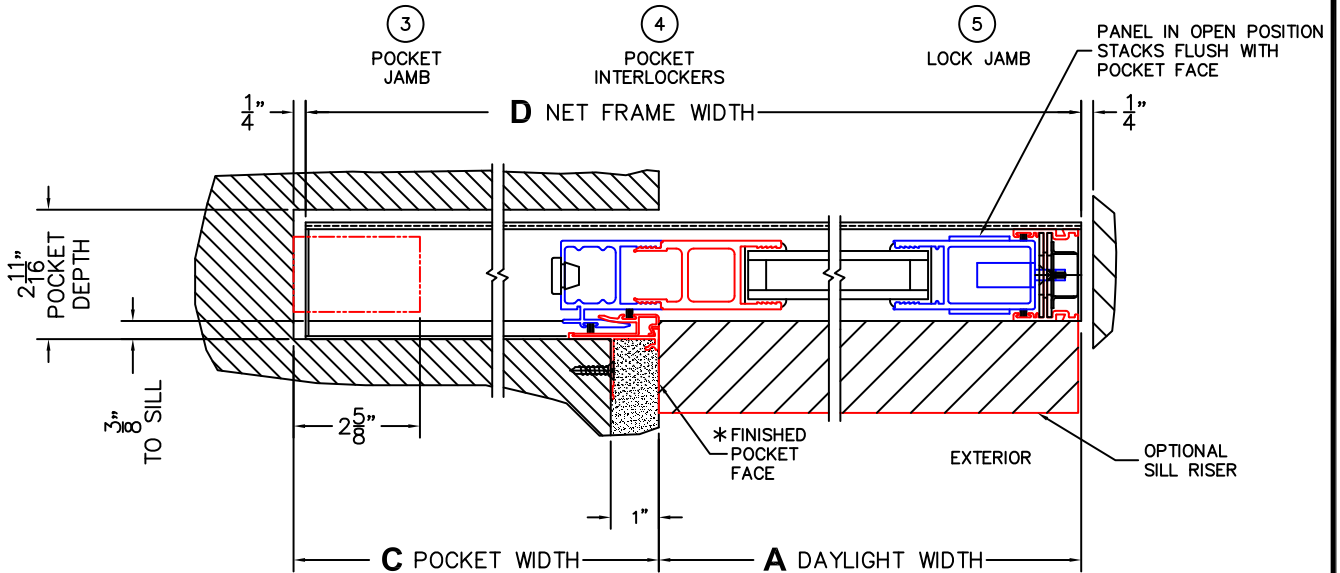

CALCULATED VALUES (FLEETWOOD SUPPLIED)

C(POCKET WIDTH)

D(NET FRAME WIDTH)

NOTES:

(USE RULER TO SCALE DIMENSIONS IN INCHES)

SCALE: 1/4

*CAUTION: WHEN CONSTRUCTING POCKET NOTE THAT DAYLIGHT WIDTH DOES NOT INCLUDE 1" SET BACK FOR POST INTERLOCKER.