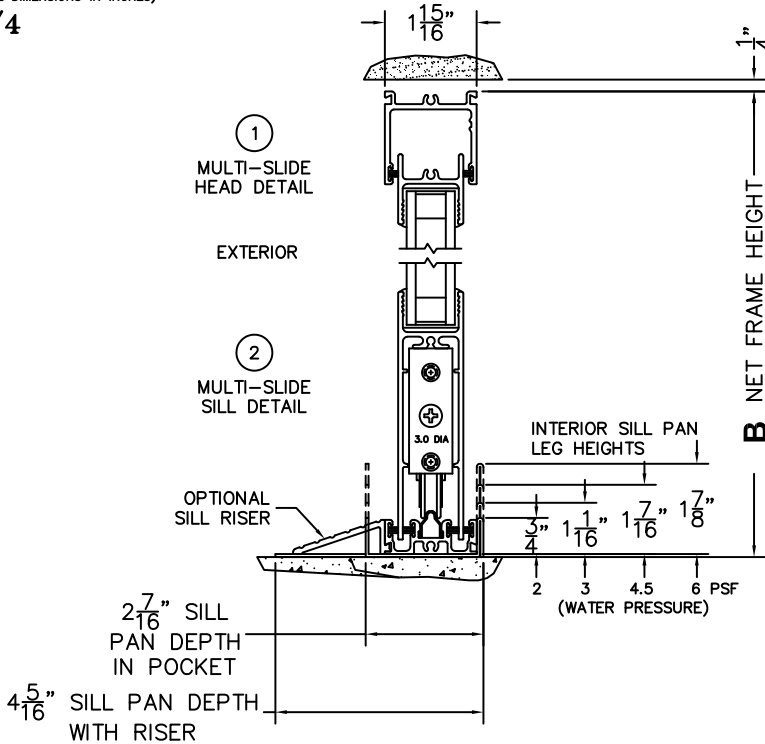

CALCULATED VALUES (FLEETWOOD SUPPLIED)

C(POCKET WIDTH)

D(NET FRAME WIDTH)

NOTES:

(USE RULER TO SCALE DIMENSIONS IN INCHES)

SCALE: 1/4

*NOTES:

- 1) WHEN CONSTRUCTING POCKET NOTE THAT DAYLIGHT WIDTH DOES NOT INCLUDE 1" SET BACK FOR POST INTERLOCKER.
- 2) TO ALLOW FUTURE REMOVAL OF PANEL THE INSTALLER MUST BUILD A FALSE WALL.