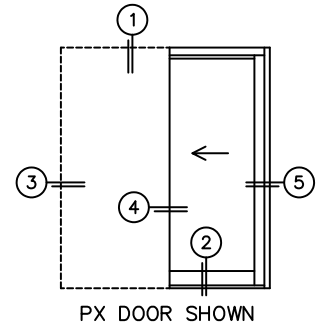

CALCULATED VALUES (FLEETWOOD SUPPLIED)

C(POCKET WIDTH)

D(NET FRAME WIDTH)

NOTES:

(USE RULER TO SCALE DIMENSIONS IN INCHES)

SCALE: 1/4

*NOTES:

- 1) WHEN CONSTRUCTING POCKET NOTE THAT DAYLIGHT WIDTH DOES NOT INCLUDE 1" SET BACK FOR POST INTERLOCKER.
- 2) TO ALLOW FUTURE REMOVAL OF PANEL THE INSTALLER MUST BUILD A FALSE WALL.