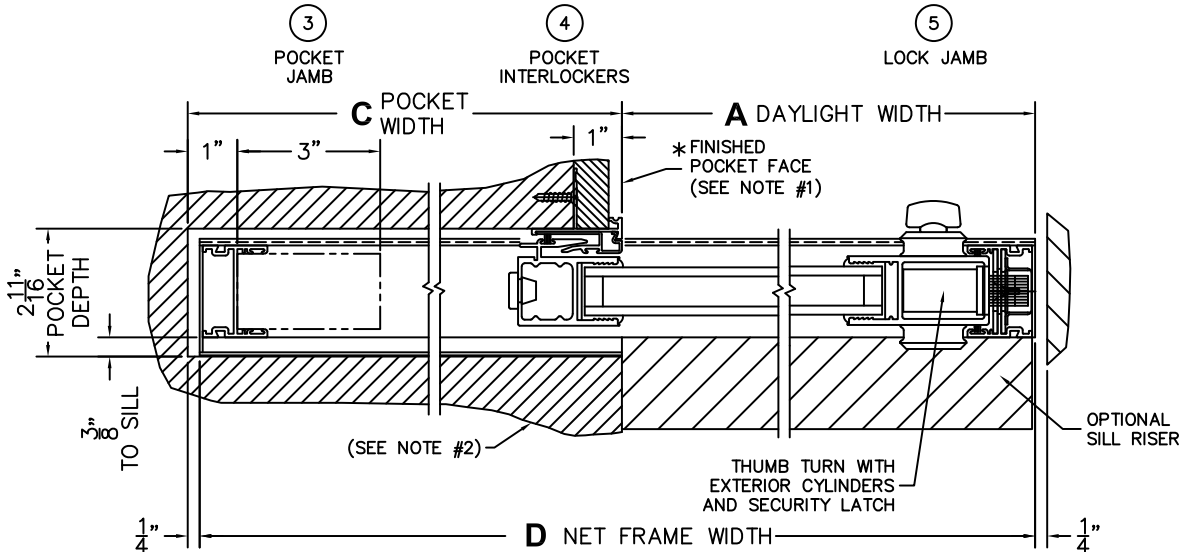

CALCULATED VALUES (FLEETWOOD SUPPLIED)

C(POCKET WIDTH)

D(NET FRAME WIDTH)

NOTES:

(USE RULER TO SCALE DIMENSIONS IN INCHES)

SCALE: 1/4

*NOTES:

- 1) WHEN CONSTRUCTING POCKET NOTE THAT DAYLIGHT WIDTH DOES NOT INCLUDE 1" SET BACK FOR POST INTERLOCKER.
- 2) TO ALLOW FUTURE REMOVAL OF PANEL THE INSTALLER MUST BUILD A FALSE WALL.