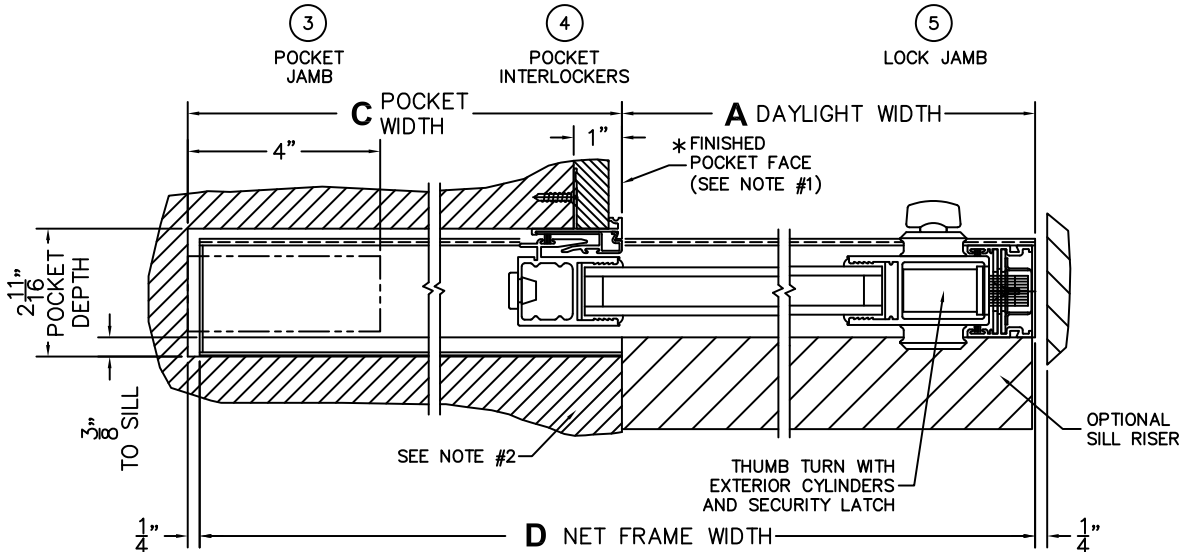

CALCULATED VALUES (FLEETWOOD SUPPLIED)

C(POCKET WIDTH)

D(NET FRAME WIDTH)

NOTES:

(USE RULER TO SCALE DIMENSIONS IN INCHES)

SCALE: 1/4

*NOTES:

- 1) WHEN CONSTRUCTING POCKET NOTE THAT DAYLIGHT WIDTH DOES NOT INCLUDE 1" SET BACK FOR POST INTERLOCKER.
- 2) TO ALLOW FUTURE REMOVAL OF PANEL THE INSTALLER MUST BUILD A FALSE WALL.