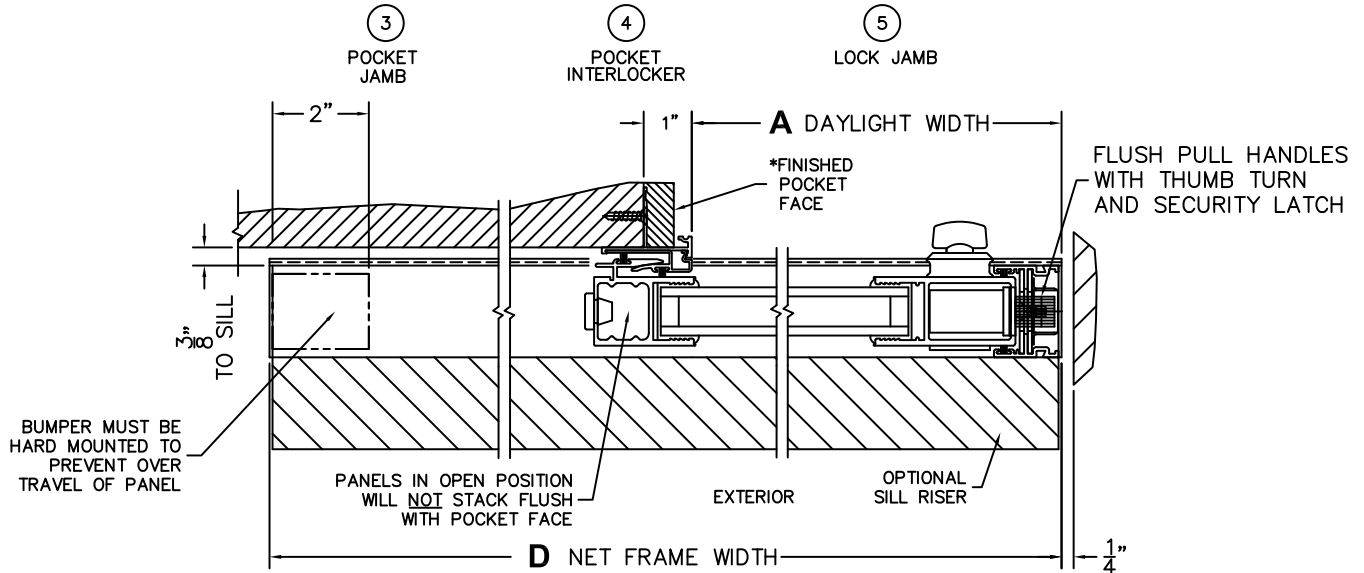

CALCULATED VALUES (FLEETWOOD SUPPLIED)

C(POCKET WIDTH)

N/A

D(NET FRAME WIDTH)

NOTES:

(USE RULER TO SCALE DIMENSIONS IN INCHES)

SCALE: 1/4

*CAUTION: WHEN CONSTRUCTING POCKET NOTE THAT DAYLIGHT WIDTH DOES NOT INCLUDE 1" SET BACK FOR POST INTERLOCKER.