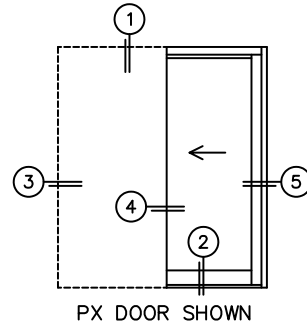

CALCULATED VALUES (FLEETWOOD SUPPLIED)

C(POCKET WIDTH)

N/A

D(NET FRAME WIDTH)

NOTES:

(USE RULER TO SCALE DIMENSIONS IN INCHES)

SCALE: 1/4

*CAUTION: WHEN CONSTRUCTING POCKET NOTE THAT DAYLIGHT WIDTH DOES NOT INCLUDE 1" SET BACK FOR POST INTERLOCKER.