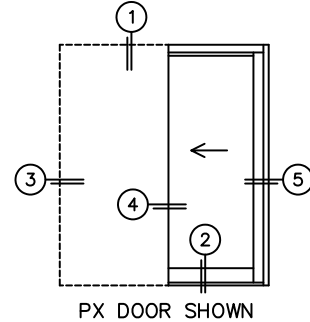

CALCULATED VALUES (FLEETWOOD SUPPLIED)

C(POCKET WIDTH)

D(NET FRAME WIDTH)

NOTES:

(USE RULER TO SCALE DIMENSIONS IN INCHES)

SCALE: 1/4

*CAUTION: WHEN CONSTRUCTING POCKET NOTE THAT DAYLIGHT WIDTH DOES NOT INCLUDE 1" SET BACK FOR POST INTERLOCKER.