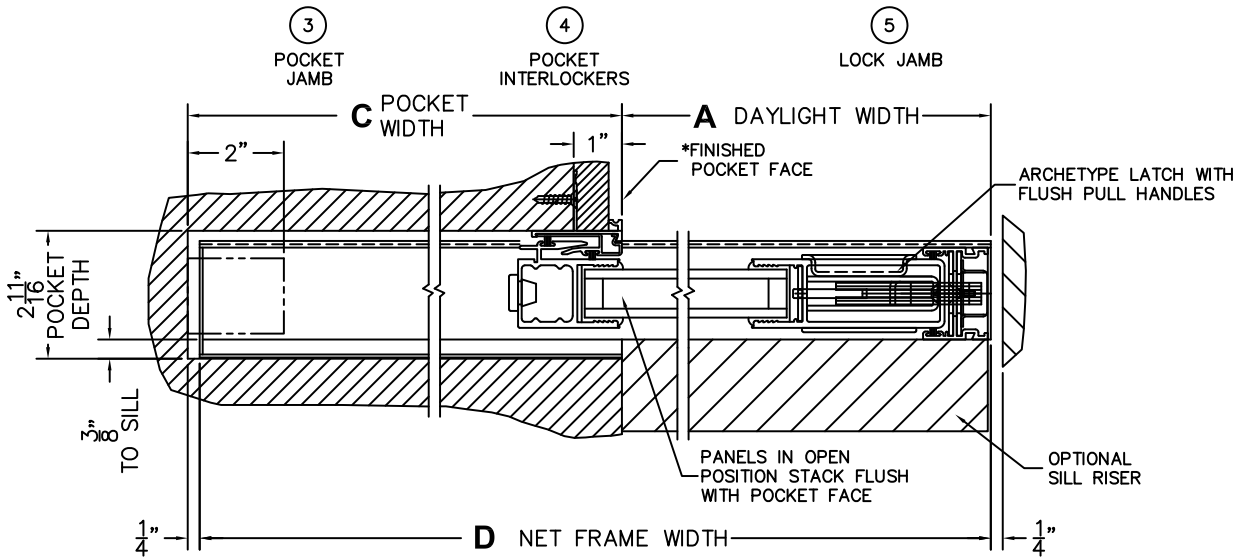

CALCULATED VALUES (FLEETWOOD SUPPLIED)

C(POCKET WIDTH)

D(NET FRAME WIDTH)

NOTES:

(USE RULER TO SCALE DIMENSIONS IN INCHES)

SCALE: 1/4

*CAUTION: WHEN CONSTRUCTING POCKET NOTE THAT DAYLIGHT WIDTH DOES NOT INCLUDE 1" SET BACK FOR POST INTERLOCKER.