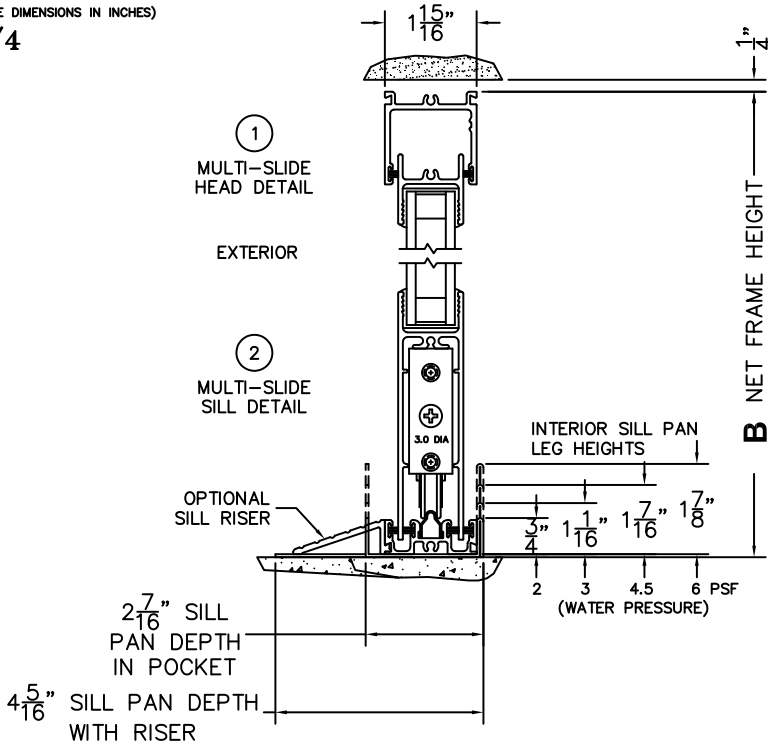

CALCULATED VALUES (FLEETWOOD SUPPLIED)

C(POCKET WIDTH)

D(NET FRAME WIDTH)

NOTES:

(USE RULER TO SCALE DIMENSIONS IN INCHES)

SCALE: 1/4

*CAUTION: WHEN CONSTRUCTING POCKET NOTE THAT DAYLIGHT WIDTH DOES NOT INCLUDE 1" SET BACK FOR POST INTERLOCKER.