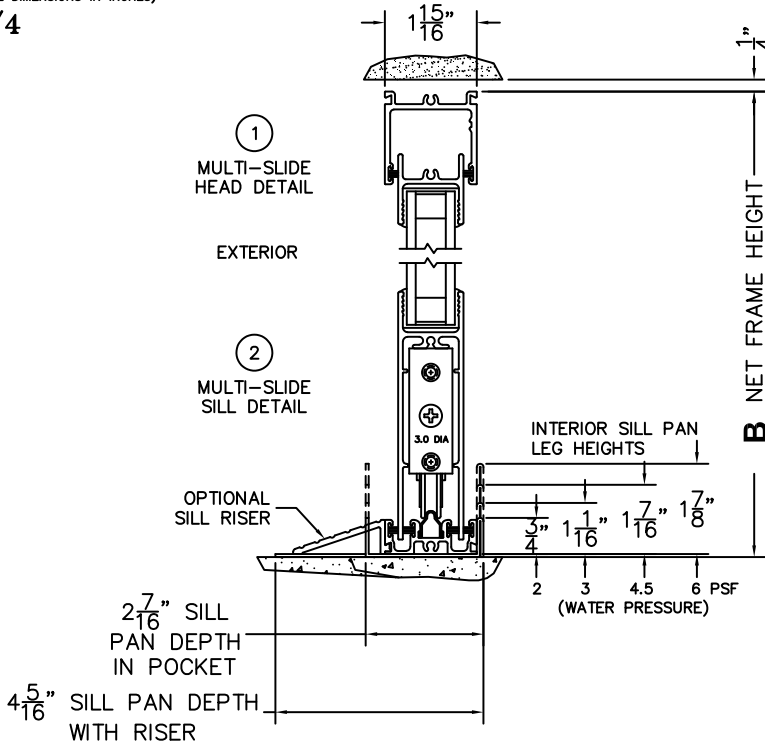

CALCULATED VALUES (FLEETWOOD SUPPLIED)

C(POCKET WIDTH)

D(NET FRAME WIDTH)

NOTES:

(USE RULER TO SCALE DIMENSIONS IN INCHES)

SCALE: 1/4

*NOTES:

- 1) WHEN CONSTRUCTING POCKET NOTE THAT DAYLIGHT WIDTH DOES NOT INCLUDE 1" SET BACK FOR POST INTERLOCKER.
- 2) TO ALLOW FUTURE REMOVAL OF PANEL THE INSTALLER MUST BUILD A FALSE WALL.