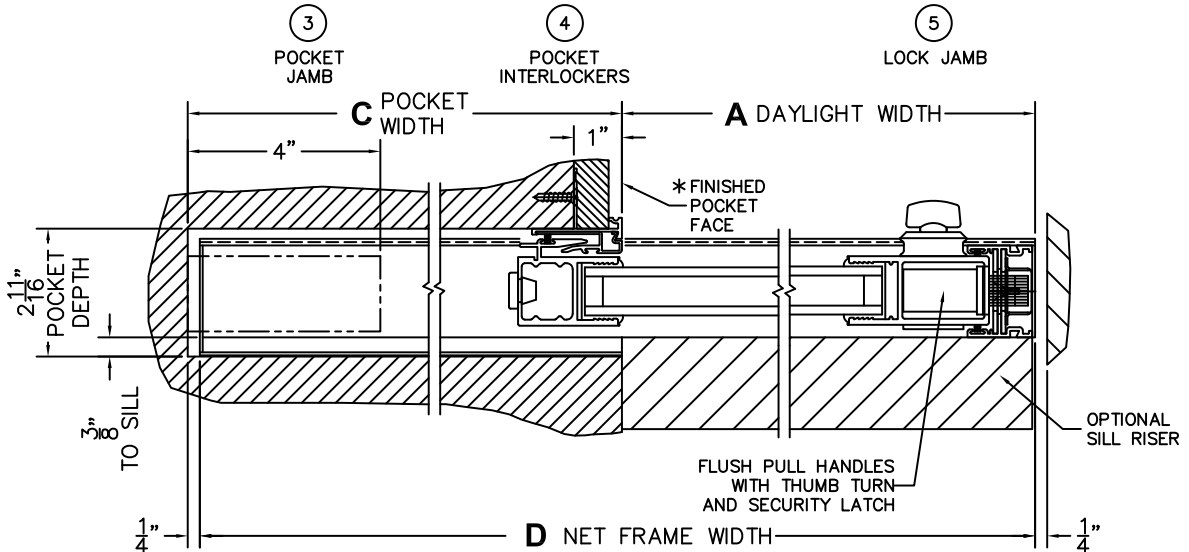

CALCULATED VALUES (FLEETWOOD SUPPLIED)

C(POCKET WIDTH)

D(NET FRAME WIDTH)

NOTES:

(USE RULER TO SCALE DIMENSIONS IN INCHES)

SCALE: 1/4

*NOTES:

- 1) WHEN CONSTRUCTING POCKET NOTE THAT DAYLIGHT WIDTH DOES NOT INCLUDE 1" SET BACK FOR POST INTERLOCKER.
- 2) TO ALLOW FUTURE REMOVAL OF PANEL THE INSTALLER MUST BUILD A FALSE WALL.