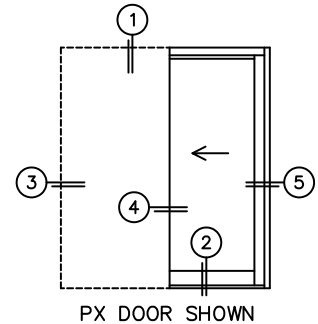

CALCULATED VALUES (FLEETWOOD SUPPLIED)

C(POCKET WIDTH)

D(NET FRAME WIDTH)

NOTES:

(USE RULER TO SCALE DIMENSIONS IN INCHES)

SCALE: 1/4

*NOTES:

- 1) WHEN CONSTRUCTING POCKET NOTE THAT DAYLIGHT WIDTH DOES NOT INCLUDE 1" SET BACK FOR POST INTERLOCKER.
- 2) TO ALLOW FUTURE REMOVAL OF PANEL THE INSTALLER MUST BUILD A FALSE WALL.