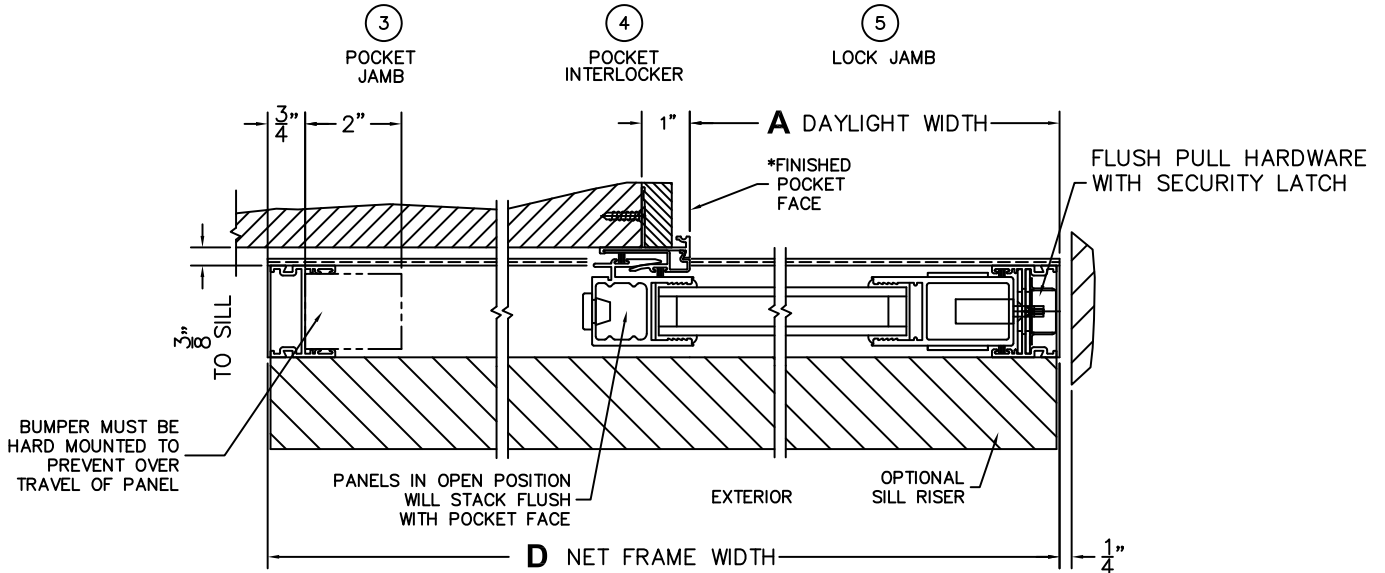

CALCULATED VALUES (FLEETWOOD SUPPLIED)

C(POCKET WIDTH)

N/A

D(NET FRAME WIDTH)

NOTES:

(USE RULER TO SCALE DIMENSIONS IN INCHES)

SCALE: 1/4

PX DOOR SHOWN

*CAUTION: WHEN CONSTRUCTING POCKET NOTE THAT DAYLIGHT WIDTH DOES NOT INCLUDE 1" SET BACK FOR POST INTERLOCKER.