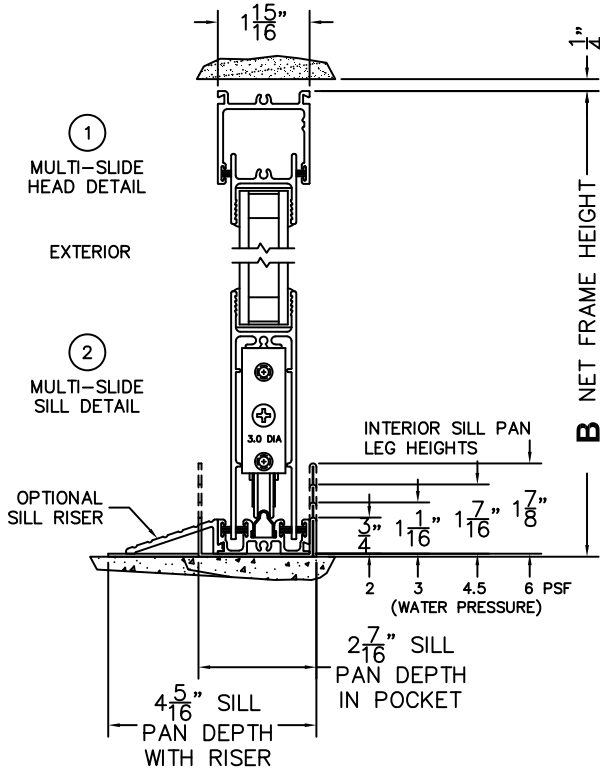

CALCULATED VALUES (FLEETWOOD SUPPLIED)

C(POCKET WIDTH)

N/A

D(NET FRAME WIDTH)

NOTES:

(USE RULER TO SCALE DIMENSIONS IN INCHES)

SCALE: 1/4

PX DOOR SHOWN

*CAUTION: WHEN CONSTRUCTING POCKET NOTE THAT DAYLIGHT WIDTH DOES NOT INCLUDE 1" SET BACK FOR POST INTERLOCKER.