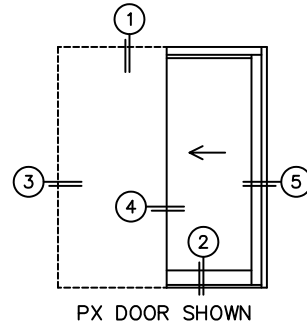

CALCULATED VALUES (FLEETWOOD SUPPLIED)

C(POCKET WIDTH)

N/A

D(NET FRAME WIDTH)

NOTES:

(USE RULER TO SCALE DIMENSIONS IN INCHES)

SCALE: 1/4

PX DOOR SHOWN

*CAUTION: WHEN CONSTRUCTING POCKET NOTE THAT DAYLIGHT WIDTH DOES NOT INCLUDE 1" SET BACK FOR POST INTERLOCKER.