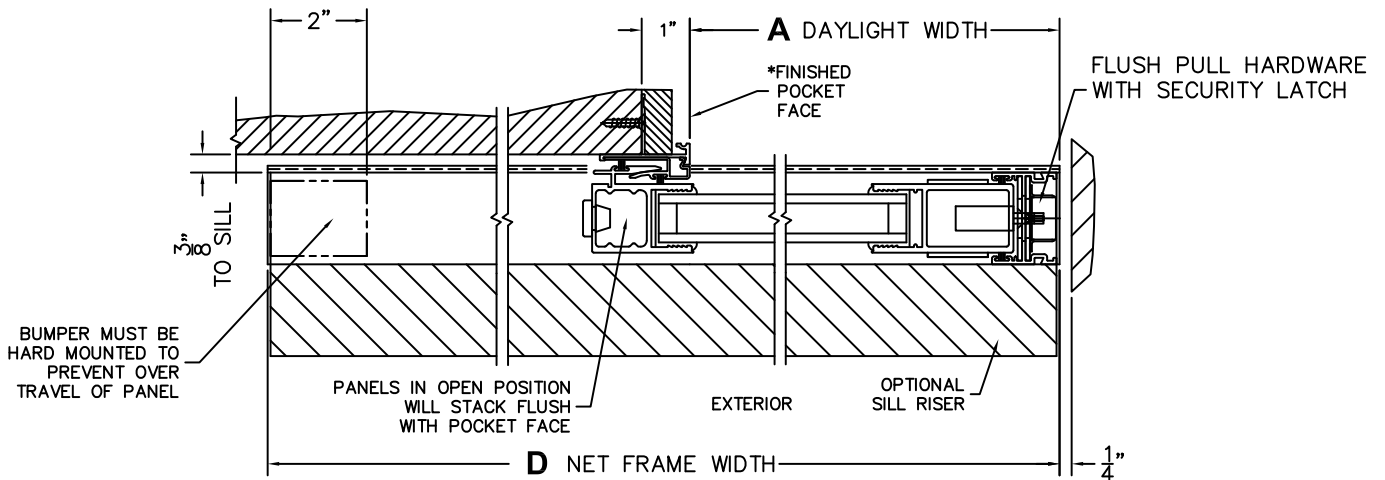

CALCULATED VALUES (FLEETWOOD SUPPLIED)

C(POCKET WIDTH)

N/A

D(NET FRAME WIDTH)

NOTES:

(USE RULER TO SCALE DIMENSIONS IN INCHES)

SCALE: 1/4

3
POCKET JAMB

4
POCKET INTERLOCKER

5
LOCK JAMB

*CAUTION: WHEN CONSTRUCTING POCKET NOTE THAT DAYLIGHT WIDTH DOES NOT INCLUDE 1" SET BACK FOR POST INTERLOCKER.