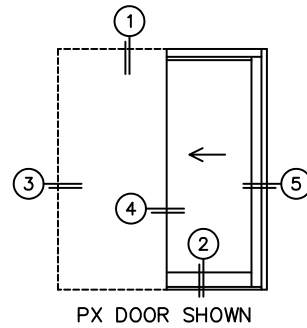

CALCULATED VALUES (FLEETWOOD SUPPLIED)

C(POCKET WIDTH)

N/A

D(NET FRAME WIDTH)

NOTES:

(USE RULER TO SCALE DIMENSIONS IN INCHES)

SCALE: 1/4

3
POCKET JAMB

4
POCKET INTERLOCKER

5
LOCK JAMB

*CAUTION: WHEN CONSTRUCTING POCKET NOTE THAT DAYLIGHT WIDTH DOES NOT INCLUDE 1" SET BACK FOR POST INTERLOCKER.