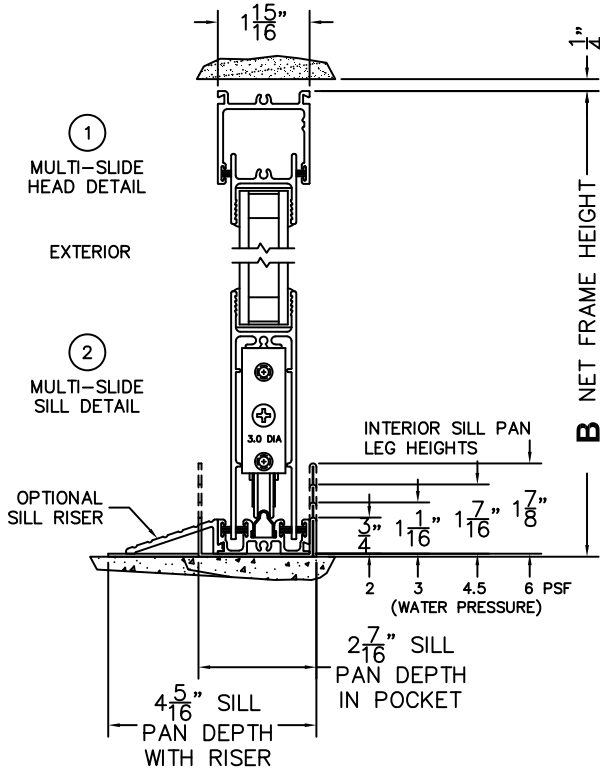

CALCULATED VALUES (FLEETWOOD SUPPLIED)

C(POCKET WIDTH)

N/A

D(NET FRAME WIDTH)

NOTES:

(USE RULER TO SCALE DIMENSIONS IN INCHES)

SCALE: 1/4

3
POCKET JAMB

4
POCKET INTERLOCKER

5
LOCK JAMB

*CAUTION: WHEN CONSTRUCTING POCKET NOTE THAT DAYLIGHT WIDTH DOES NOT INCLUDE 1" SET BACK FOR POST INTERLOCKER.