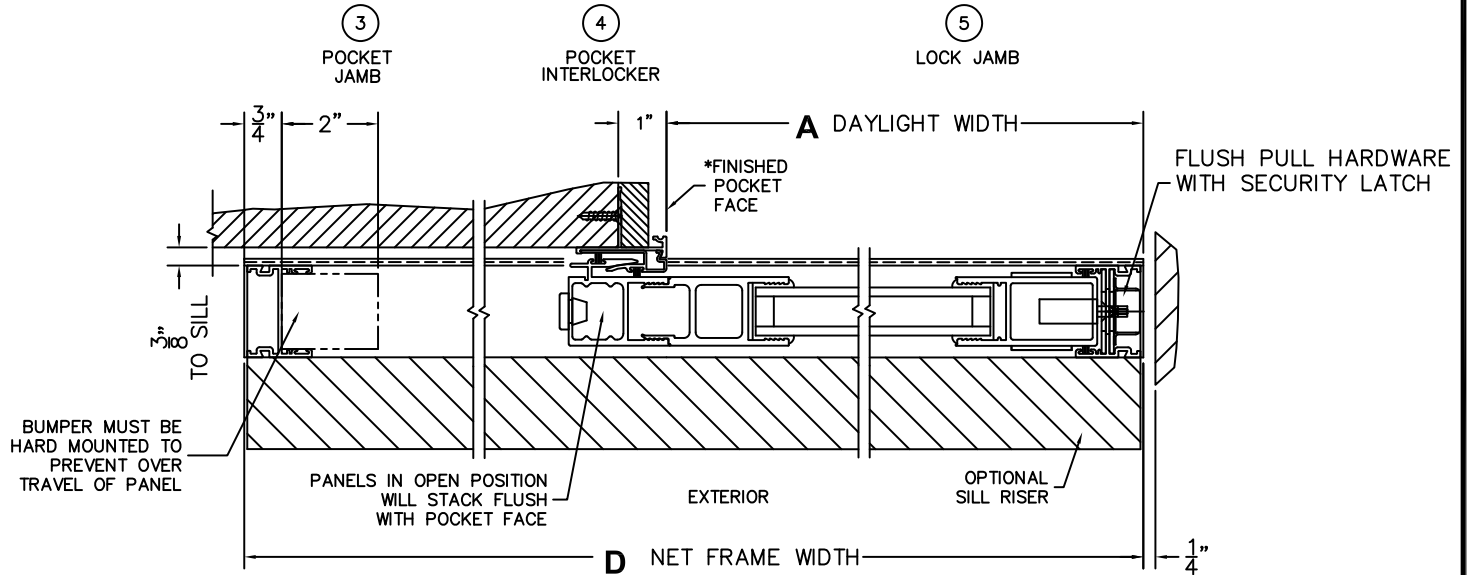

CALCULATED VALUES (FLEETWOOD SUPPLIED)

C(POCKET WIDTH)

N/A

D(NET FRAME WIDTH)

NOTES:

(USE RULER TO SCALE DIMENSIONS IN INCHES)

SCALE: 1/4

*CAUTION: WHEN CONSTRUCTING POCKET NOTE THAT DAYLIGHT WIDTH DOES NOT INCLUDE 1" SET BACK FOR POST INTERLOCKER.