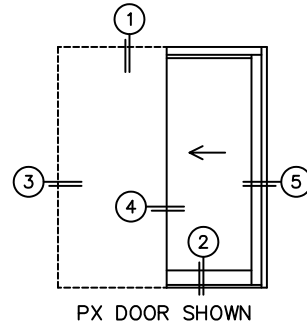

CALCULATED VALUES (FLEETWOOD SUPPLIED)

C(POCKET WIDTH)

N/A

D(NET FRAME WIDTH)

NOTES:

(USE RULER TO SCALE DIMENSIONS IN INCHES)

SCALE: 1/4

*CAUTION: WHEN CONSTRUCTING POCKET NOTE THAT DAYLIGHT WIDTH DOES NOT INCLUDE 1" SET BACK FOR POST INTERLOCKER.