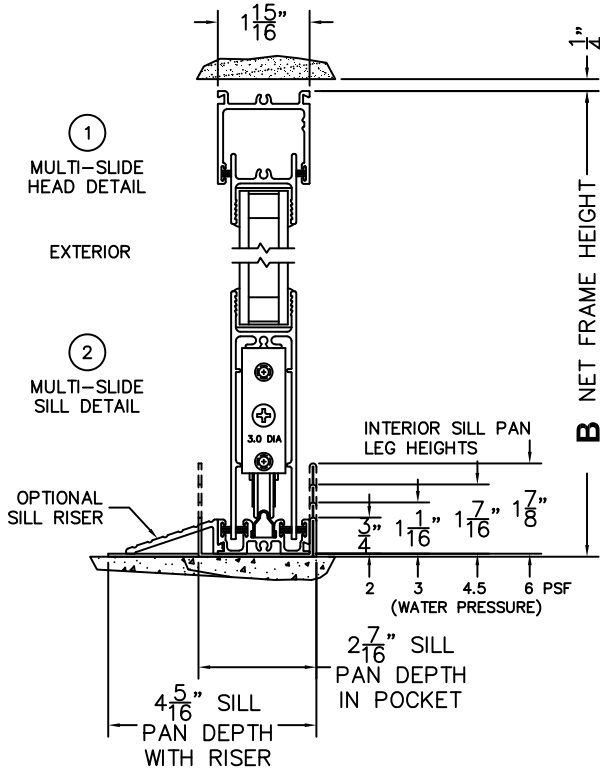

FLEETWOOD
WINDOWS & DOORS
FleetwoodUSA.com

NORWOOD 3070EX M/S
PX CUSTOM CONFIGURATION
NO SCREEN

ORDER NO.:

ITEM NO.:

REQUIRED DEALER INFO.

A(DAYLIGHT WIDTH)

B(NET FRAME HEIGHT)

SILL PAN HEIGHT (INTERIOR LEG)
(3/4", 1-1/16", 1-7/16" OR 1-7/8")

CALCULATED VALUES (FLEETWOOD SUPPLIED)

C(POCKET WIDTH)

N/A

D(NET FRAME WIDTH)

NOTES:

(USE RULER TO SCALE DIMENSIONS IN INCHES)

SCALE: 1/4

*CAUTION: WHEN CONSTRUCTING POCKET NOTE THAT DAYLIGHT WIDTH DOES NOT INCLUDE 1" SET BACK FOR POST INTERLOCKER.