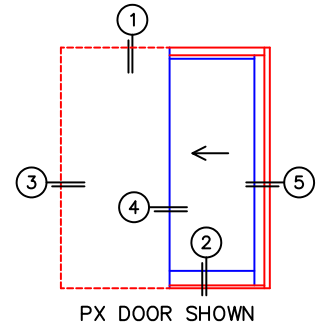

CALCULATED VALUES (FLEETWOOD SUPPLIED)

C (POCKET WIDTH)	
D (NET FRAME WIDTH)	

NOTES:

(USE RULER TO SCALE DIMENSIONS IN INCHES)

SCALE: 1/4

*CAUTION: WHEN CONSTRUCTING POCKET NOTE THAT DAYLIGHT WIDTH DOES NOT INCLUDE 1" SET BACK FOR POST INTERLOCKER.