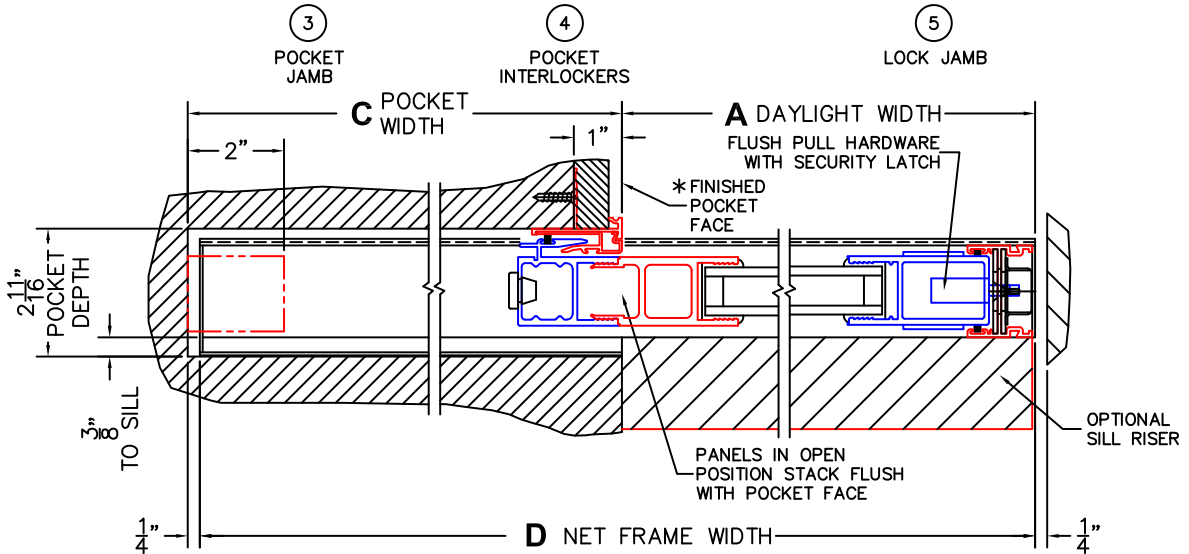

FLEETWOOD
WINDOWS & DOORS
FleetwoodUSA.com

NORWOOD 3070EX M/S
PX CUSTOM CONFIGURATION
NO SCREEN

ORDER NO.:

ITEM NO.:

REQUIRED DEALER INFO.

A (DAYLIGHT WIDTH)	
B (NET FRAME HEIGHT)	
SILL PAN HEIGHT (INTERIOR LEG) (3/4", 1-1/16", 1-7/16" OR 1-7/8")	

CALCULATED VALUES (FLEETWOOD SUPPLIED)

C (POCKET WIDTH)	
D (NET FRAME WIDTH)	

NOTES:

(USE RULER TO SCALE DIMENSIONS IN INCHES)

SCALE: 1/4

*CAUTION: WHEN CONSTRUCTING POCKET NOTE THAT DAYLIGHT WIDTH DOES NOT INCLUDE 1" SET BACK FOR POST INTERLOCKER.