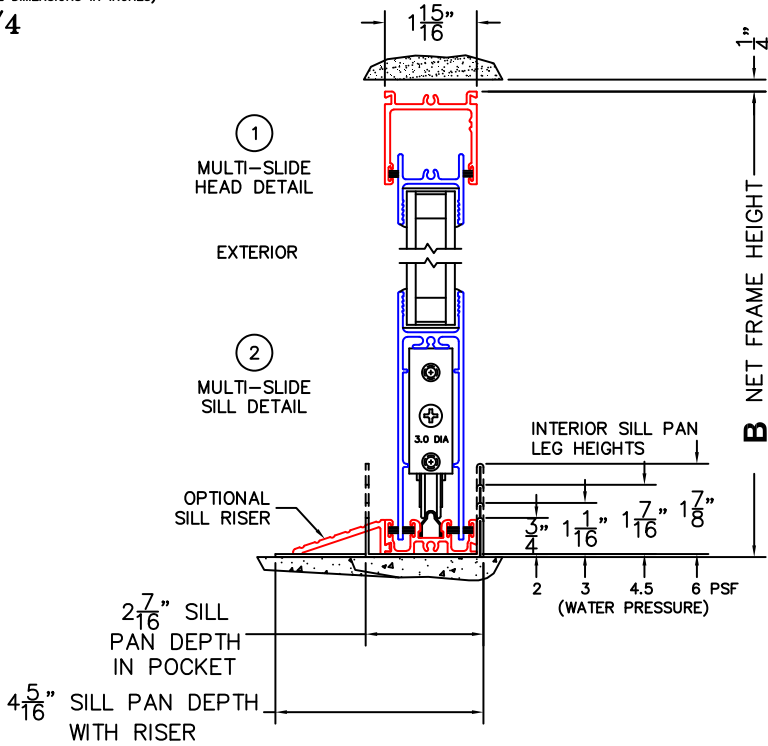

CALCULATED VALUES (FLEETWOOD SUPPLIED)

C (POCKET WIDTH)	
D (NET FRAME WIDTH)	

NOTES:

(USE RULER TO SCALE DIMENSIONS IN INCHES)

SCALE: 1/4

*CAUTION: WHEN CONSTRUCTING POCKET NOTE THAT DAYLIGHT WIDTH DOES NOT INCLUDE 1" SET BACK FOR POST INTERLOCKER.