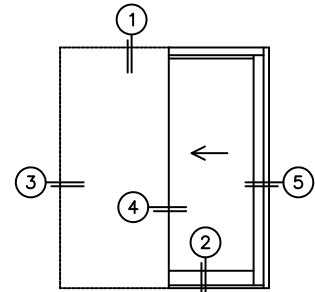

FLEETWOOD
WINDOWS & DOORS
FleetwoodUSA.com

NORWOOD 3070EX M/S
PX CUSTOM CONFIGURATION
NO SCREENS

ORDER NO.:

ITEM NO.:

REQUIRED DEALER INFO.

A(DAYLIGHT WIDTH)

B(NET FRAME HEIGHT)

SILL PAN HEIGHT (INTERIOR LEG)
(3/4", 1-1/16", 1-7/16" OR 1-7/8")

CALCULATED VALUES (FLEETWOOD SUPPLIED)

C(POCKET WIDTH)

D(NET FRAME WIDTH)

NOTES:

(USE RULER TO SCALE DIMENSIONS IN INCHES)

SCALE: 1/4