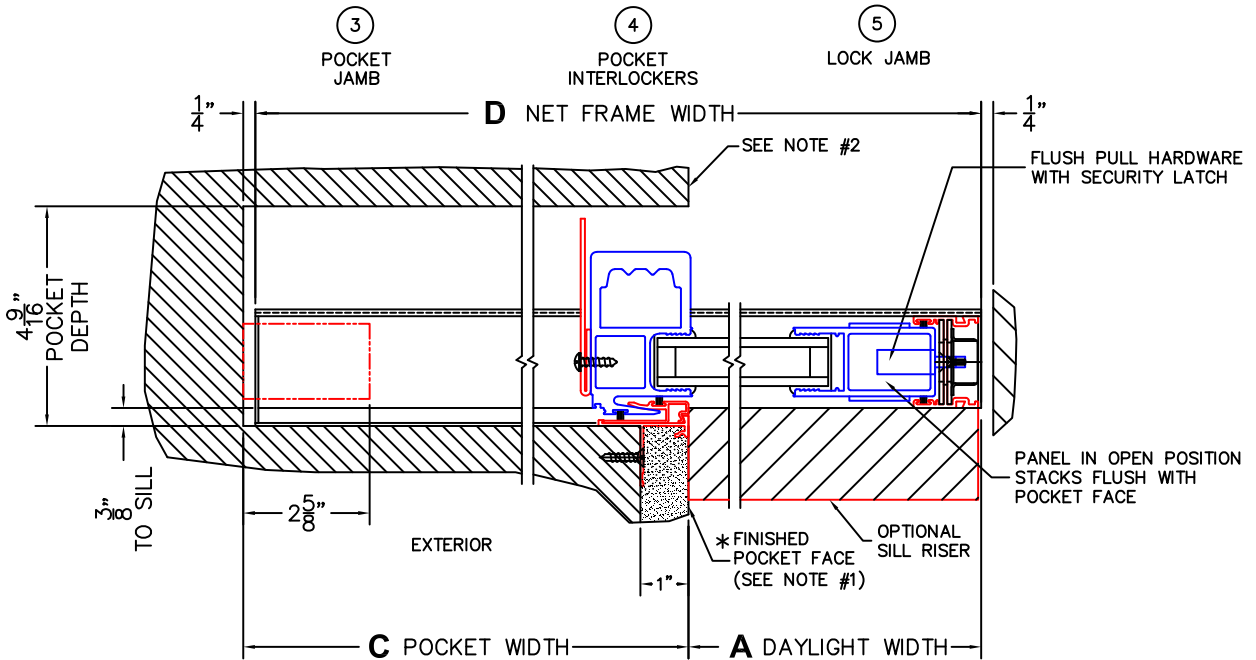

CALCULATED VALUES (FLEETWOOD SUPPLIED)

C(POCKET WIDTH)

D(NET FRAME WIDTH)

NOTES:

(USE RULER TO SCALE DIMENSIONS IN INCHES)

SCALE: 1/4

*NOTES:

- 1) WHEN CONSTRUCTING POCKET NOTE THAT DAYLIGHT WIDTH DOES NOT INCLUDE 1" SET BACK FOR POST INTERLOCKER.
- 2) TO ALLOW FUTURE REMOVAL OF PANEL THE INSTALLER MUST BUILD A FALSE WALL.