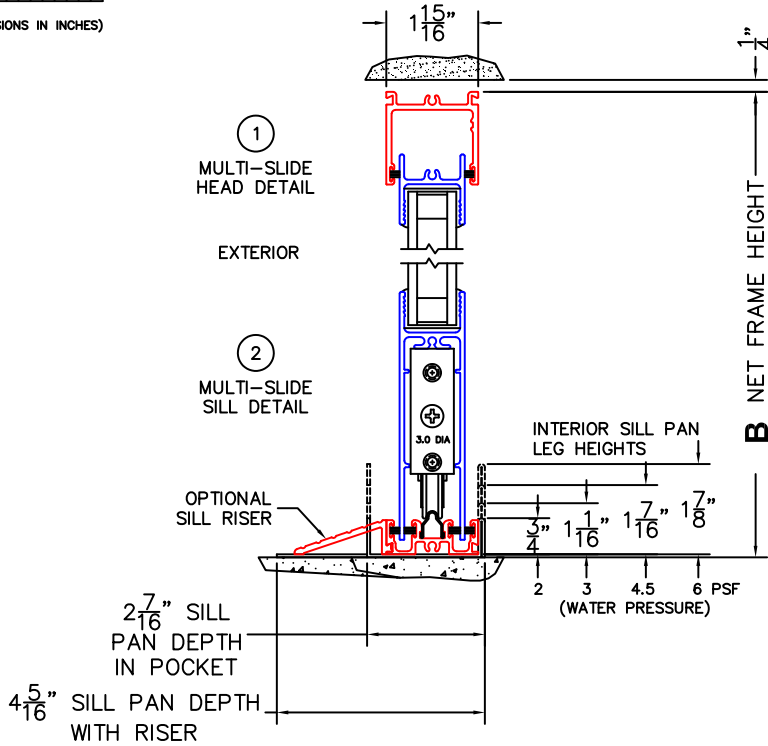

CALCULATED VALUES (FLEETWOOD SUPPLIED)

C(POCKET WIDTH)

D(NET FRAME WIDTH)

NOTES:

(USE RULER TO SCALE DIMENSIONS IN INCHES)

SCALE: 1/4

*NOTES:

- 1) WHEN CONSTRUCTING POCKET NOTE THAT DAYLIGHT WIDTH DOES NOT INCLUDE 1" SET BACK FOR POST INTERLOCKER.
- 2) TO ALLOW FUTURE REMOVAL OF PANEL THE INSTALLER MUST BUILD A FALSE WALL.