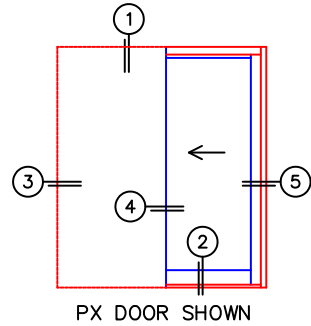

CALCULATED VALUES (FLEETWOOD SUPPLIED)

C(POCKET WIDTH)

D(NET FRAME WIDTH)

NOTES:

(USE RULER TO SCALE DIMENSIONS IN INCHES)

SCALE: 1/4

*NOTES:

- 1) WHEN CONSTRUCTING POCKET NOTE THAT DAYLIGHT WIDTH DOES NOT INCLUDE 1" SET BACK FOR POST INTERLOCKER.
- 2) TO ALLOW FUTURE REMOVAL OF PANEL THE INSTALLER MUST BUILD A FALSE WALL.