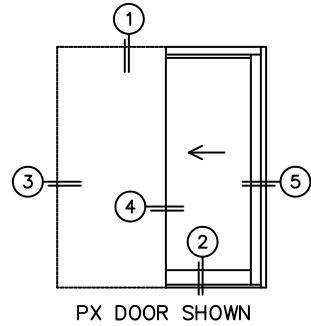

CALCULATED VALUES (FLEETWOOD SUPPLIED)

C(POCKET WIDTH)

D(NET FRAME WIDTH)

NOTES:

(USE RULER TO SCALE DIMENSIONS IN INCHES)

SCALE: 1/4

*CAUTION: WHEN CONSTRUCTING POCKET NOTE THAT DAYLIGHT WIDTH DOES NOT INCLUDE 1" SET BACK FOR POST INTERLOCKER.