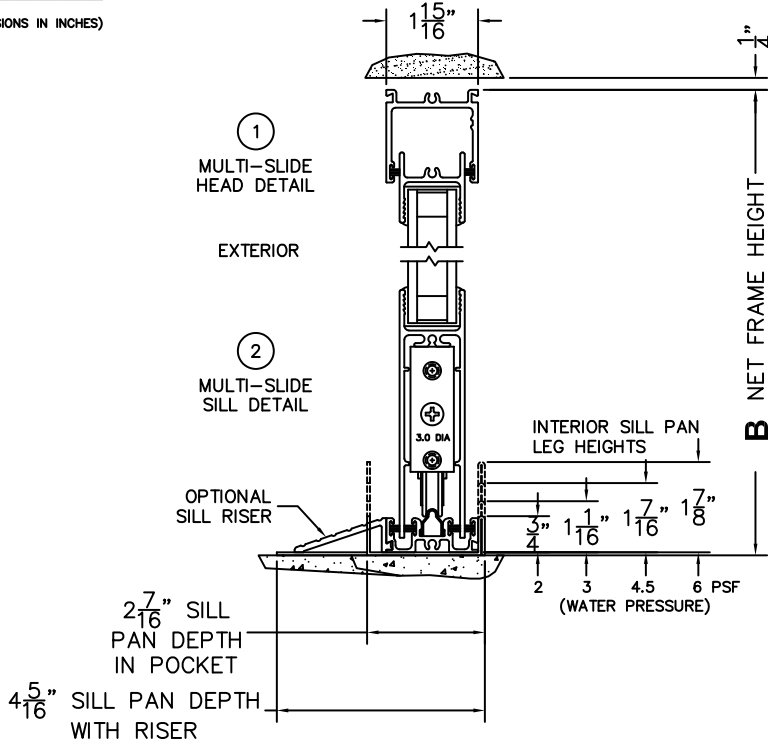

CALCULATED VALUES (FLEETWOOD SUPPLIED)

C(POCKET WIDTH)

D(NET FRAME WIDTH)

NOTES:

(USE RULER TO SCALE DIMENSIONS IN INCHES)

SCALE: 1/4

*CAUTION: WHEN CONSTRUCTING POCKET NOTE THAT DAYLIGHT WIDTH DOES NOT INCLUDE 1" SET BACK FOR POST INTERLOCKER.