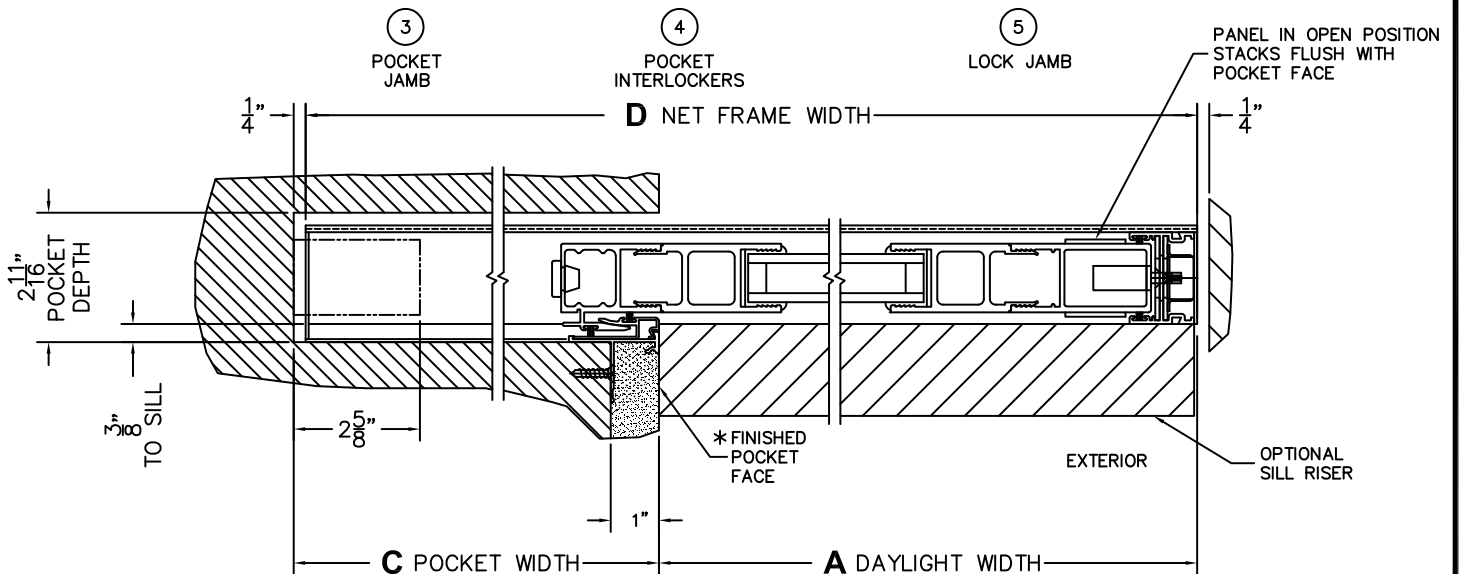

CALCULATED VALUES (FLEETWOOD SUPPLIED)

C(POCKET WIDTH)

D(NET FRAME WIDTH)

NOTES:

(USE RULER TO SCALE DIMENSIONS IN INCHES)

SCALE: 1/4

*CAUTION: WHEN CONSTRUCTING POCKET NOTE THAT DAYLIGHT WIDTH DOES NOT INCLUDE 1" SET BACK FOR POST INTERLOCKER.