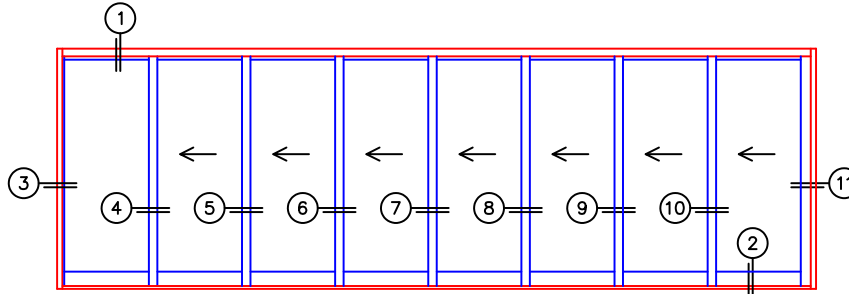

FLEETWOOD
WINDOWS & DOORS
FleetwoodUSA.com

NORWOOD 3070EX M/S

STANDARD OXXXXXXX CONFIGURATION
WITH SCREENS

ORDER NO.:

ITEM NO.:

REQUIRED DEALER INFO.

A (NET FRAME WIDTH)

B (NET FRAME HEIGHT)

SILL PAN HEIGHT (INTERIOR LEG)
(3/4", 1-1/16", 1-7/16" OR 1-7/8")

NOTES:

(USE RULER TO SCALE DIMENSIONS IN INCHES)

SCALE: 1/4

OXXXXXXX DOOR SHOWN

NORWOOD 3070EX M/S
STANDARD OXXXXXXX CONFIGURATION
WITH SCREENS

ORDER NO.:

ITEM NO.:

(USE RULER TO SCALE DIMENSIONS IN INCHES)

SCALE: 1/8

- ③
FIXED JAMB
- ④
INTERLOCKERS
- ⑤
INTERLOCKERS
- ⑥
INTERLOCKERS
- ⑦
INTERLOCKERS
- ⑧
INTERLOCKERS
- ⑨
INTERLOCKERS
- ⑩
INTERLOCKERS
- ⑪
LOCK JAMB