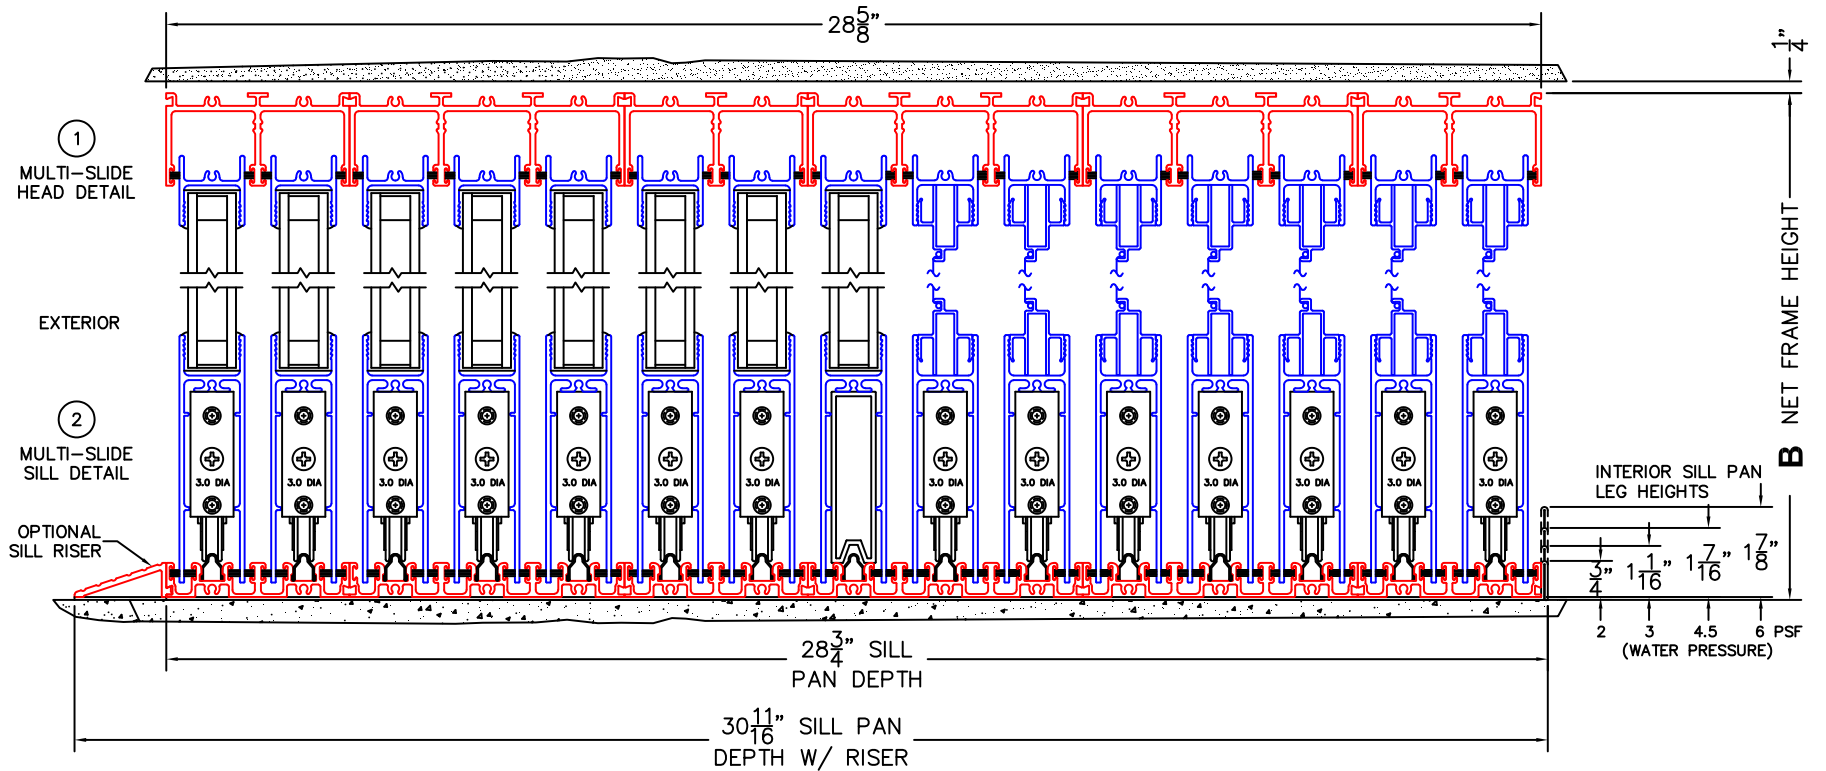

SILL PAN HEIGHT (INTERIOR LEG)
(3/4", 1-1/16", 1-7/16" OR 1-7/8")

NOTES:

(USE RULER TO SCALE DIMENSIONS IN INCHES)

SCALE: 1/4

OXXXXXXX DOOR SHOWN

NORWOOD 3070EX M/S
STANDARD OXXXXXXX CONFIGURATION
WITH SCREENS

ORDER NO.:

ITEM NO.:

(USE RULER TO SCALE DIMENSIONS IN INCHES)

SCALE: 1/8

- ③
FIXED JAMB
- ④
INTERLOCKERS
- ⑤
INTERLOCKERS
- ⑥
INTERLOCKERS
- ⑦
INTERLOCKERS
- ⑧
INTERLOCKERS
- ⑨
INTERLOCKERS
- ⑩
INTERLOCKERS
- ⑪
LOCK JAMB