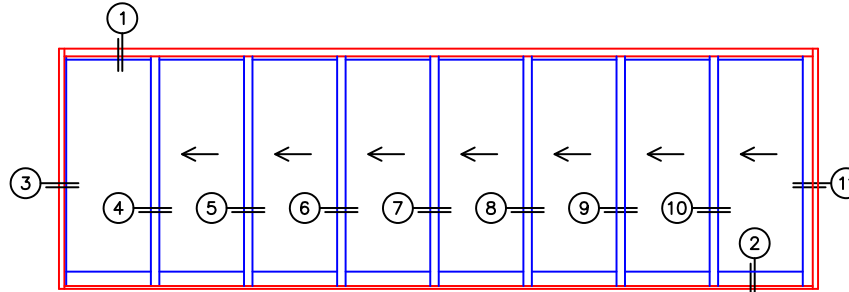

FLEETWOOD
WINDOWS & DOORS
FleetwoodUSA.com

NORWOOD 3070EX M/S

STANDARD OXXXXXXX CONFIGURATION
WITH SCREENS

ORDER NO.:

ITEM NO.:

REQUIRED DEALER INFO.

A (NET FRAME WIDTH)

B (NET FRAME HEIGHT)

SILL PAN HEIGHT (INTERIOR LEG)
(3/4", 1-1/16", 1-7/16" OR 1-7/8")

NOTES:

(USE RULER TO SCALE DIMENSIONS IN INCHES)

SCALE: 1/4

OXXXXXXX DOOR SHOWN

NORWOOD 3070EX M/S
STANDARD OXXXXXXX CONFIGURATION
WITH SCREENS

ORDER NO.:

ITEM NO.:

(USE RULER TO SCALE DIMENSIONS IN INCHES)

SCALE: 1/8"

- ③
FIXED JAMB
- ④
INTERLOCKERS
- ⑤
INTERLOCKERS
- ⑥
INTERLOCKERS
- ⑦
INTERLOCKERS
- ⑧
INTERLOCKERS
- ⑨
INTERLOCKERS
- ⑩
INTERLOCKERS
- ⑪
LOCK JAMB