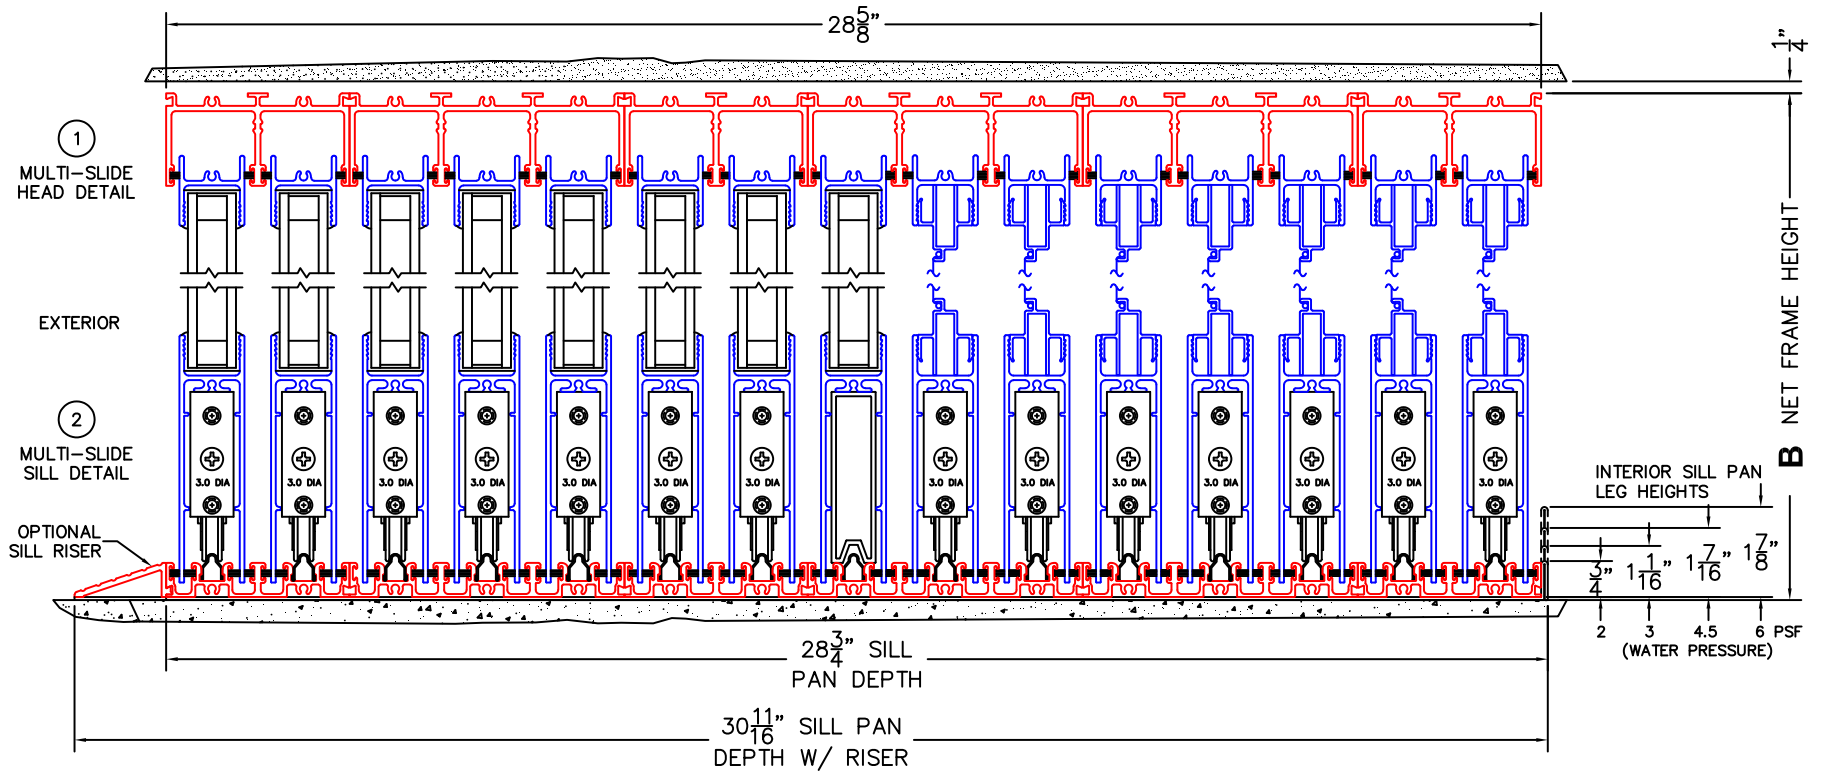

SILL PAN HEIGHT (INTERIOR LEG)
(3/4", 1-1/16", 1-7/16" OR 1-7/8")

NOTES:

(USE RULER TO SCALE DIMENSIONS IN INCHES)

SCALE: 1/4

OXXXXXXX DOOR SHOWN

NORWOOD 3070EX M/S
STANDARD OXXXXXXX CONFIGURATION
WITH SCREENS

ORDER NO.:

ITEM NO.:

(USE RULER TO SCALE DIMENSIONS IN INCHES)

SCALE: 1/8"

- ③
FIXED JAMB
- ④
INTERLOCKERS
- ⑤
INTERLOCKERS
- ⑥
INTERLOCKERS
- ⑦
INTERLOCKERS
- ⑧
INTERLOCKERS
- ⑨
INTERLOCKERS
- ⑩
INTERLOCKERS
- ⑪
LOCK JAMB