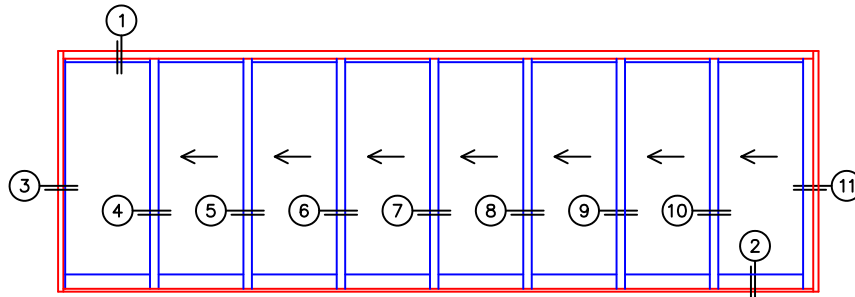

FLEETWOOD
WINDOWS & DOORS
FleetwoodUSA.com

NORWOOD 3070EX M/S
OXXXXXX STANDARD CONFIGURATION
WITH SCREENS

ORDER NO.:

ITEM NO.:

REQUIRED DEALER INFO.

A(NET FRAME WIDTH)

B(NET FRAME HEIGHT)

SILL PAN HEIGHT (INTERIOR LEG)
(3/4", 1-1/16", 1-7/16" OR 1-7/8")

NOTES:

(USE RULER TO SCALE DIMENSIONS IN INCHES)

SCALE: 1/4

OXXXXXX DOOR SHOWN

FLEETWOOD
WINDOWS & DOORS
FleetwoodUSA.com

NORWOOD 3070EX M/S

STANDARD OXXXXXX CONFIGURATION
WITH SCREENS

ORDER NO.:

ITEM NO.:

(USE RULER TO SCALE DIMENSIONS IN INCHES)

SCALE: 1/8