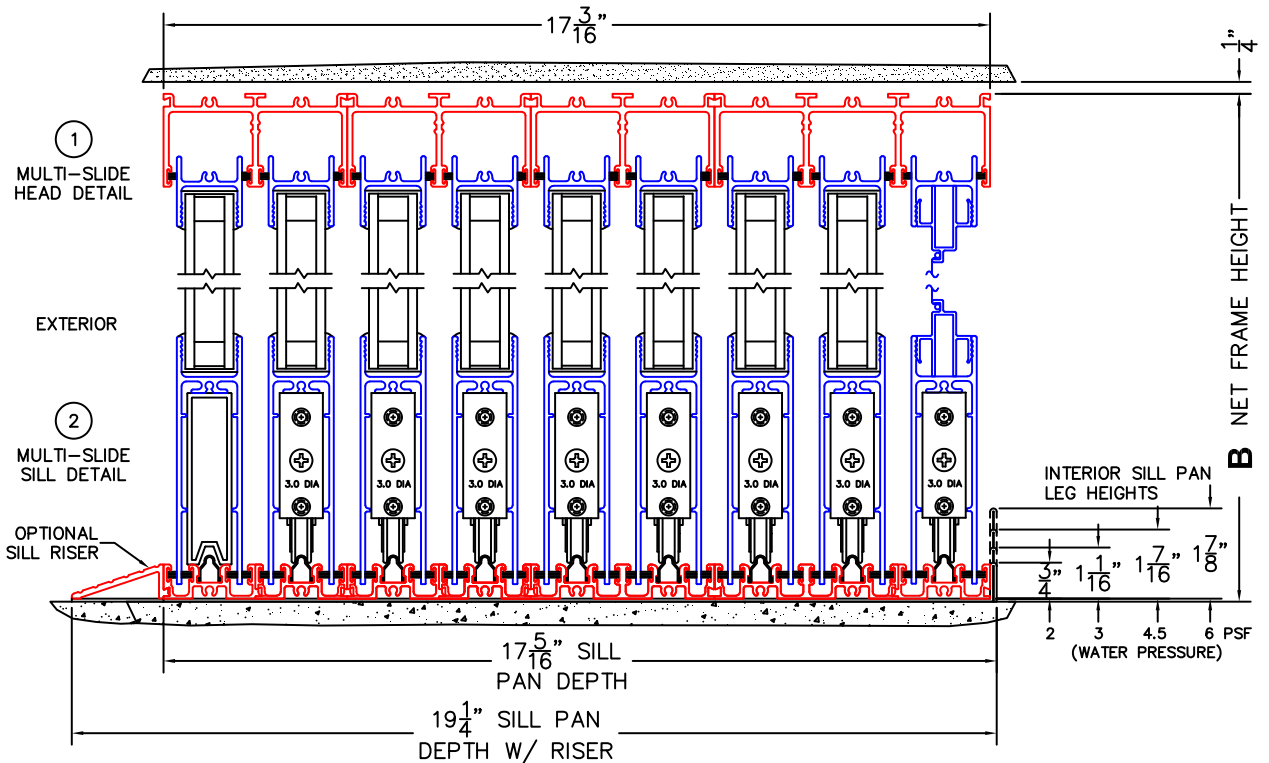

NOTES:

(USE RULER TO SCALE DIMENSIONS IN INCHES)

SCALE: 1/4

OXXXXXX DOOR SHOWN

FLEETWOOD
WINDOWS & DOORS
FleetwoodUSA.com

NORWOOD 3070EX M/S

STANDARD OXXXXXX CONFIGURATION
WITH SCREENS

ORDER NO.:

ITEM NO.:

(USE RULER TO SCALE DIMENSIONS IN INCHES)

SCALE: 1/8