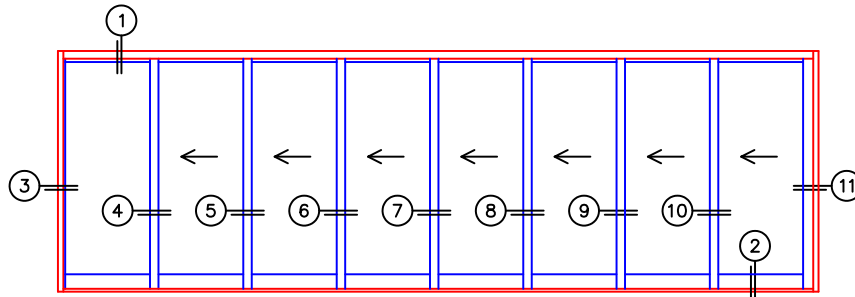

FLEETWOOD
WINDOWS & DOORS
FleetwoodUSA.com

NORWOOD 3070EX M/S
OXXXXXX STANDARD CONFIGURATION
WITH SCREENS

ORDER NO.:

ITEM NO.:

REQUIRED DEALER INFO.

A(NET FRAME WIDTH)

B(NET FRAME HEIGHT)

SILL PAN HEIGHT (INTERIOR LEG)
(3/4", 1-1/16", 1-7/16" OR 1-7/8")

NOTES:

(USE RULER TO SCALE DIMENSIONS IN INCHES)

SCALE: 1/4

OXXXXXX DOOR SHOWN

FLEETWOOD
WINDOWS & DOORS
FleetwoodUSA.com

NORWOOD 3070EX M/S

STANDARD OXXXXXXX CONFIGURATION
WITH SCREENS

ORDER NO.:

ITEM NO.:

(USE RULER TO SCALE DIMENSIONS IN INCHES)

SCALE: 1/8

- ③
FIXED JAMB
- ④
INTERLOCKERS
- ⑤
INTERLOCKERS
- ⑥
INTERLOCKERS
- ⑦
INTERLOCKERS
- ⑧
INTERLOCKERS
- ⑨
INTERLOCKERS
- ⑩
INTERLOCKERS
- ⑪
LOCK JAMB