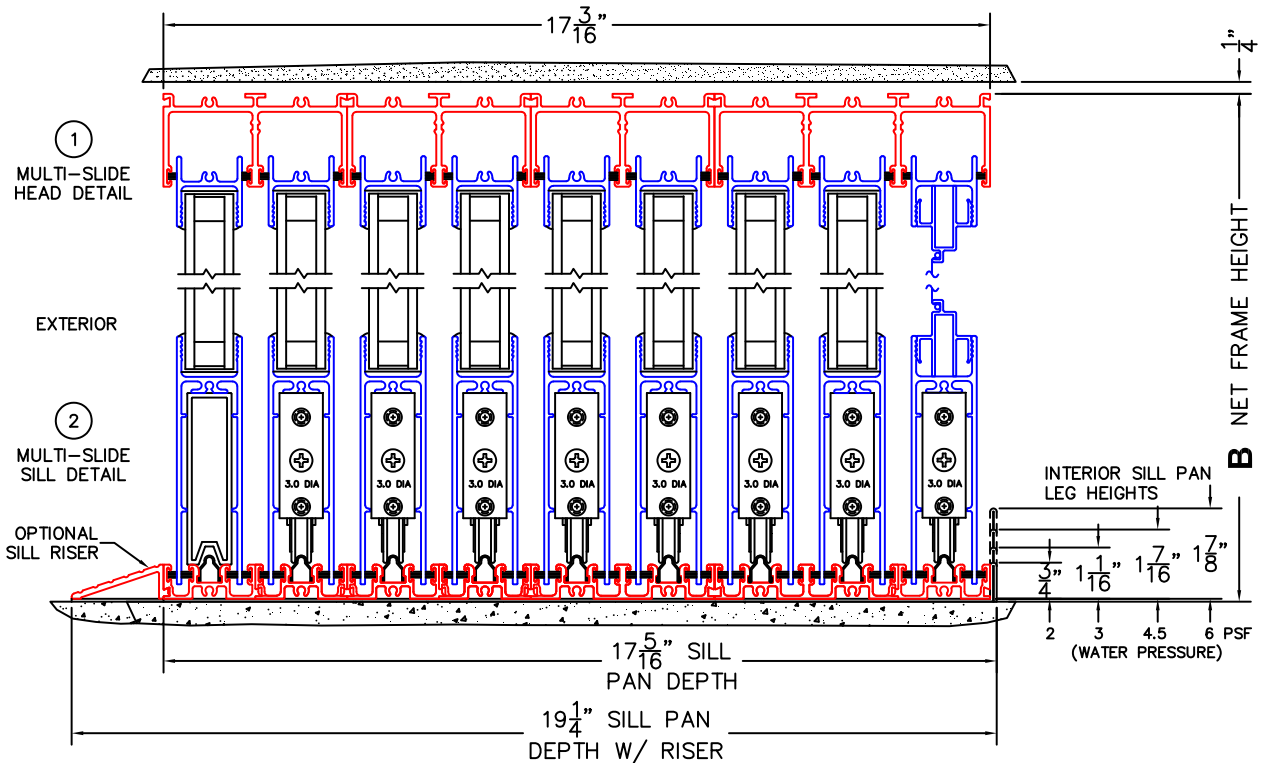

NOTES:

(USE RULER TO SCALE DIMENSIONS IN INCHES)

SCALE: 1/4

OXXXXXX DOOR SHOWN

FLEETWOOD
WINDOWS & DOORS
FleetwoodUSA.com

NORWOOD 3070EX M/S

STANDARD OXXXXXXX CONFIGURATION
WITH SCREENS

ORDER NO.:

ITEM NO.:

(USE RULER TO SCALE DIMENSIONS IN INCHES)

SCALE: 1/8

- ③
FIXED JAMB
- ④
INTERLOCKERS
- ⑤
INTERLOCKERS
- ⑥
INTERLOCKERS
- ⑦
INTERLOCKERS
- ⑧
INTERLOCKERS
- ⑨
INTERLOCKERS
- ⑩
INTERLOCKERS
- ⑪
LOCK JAMB