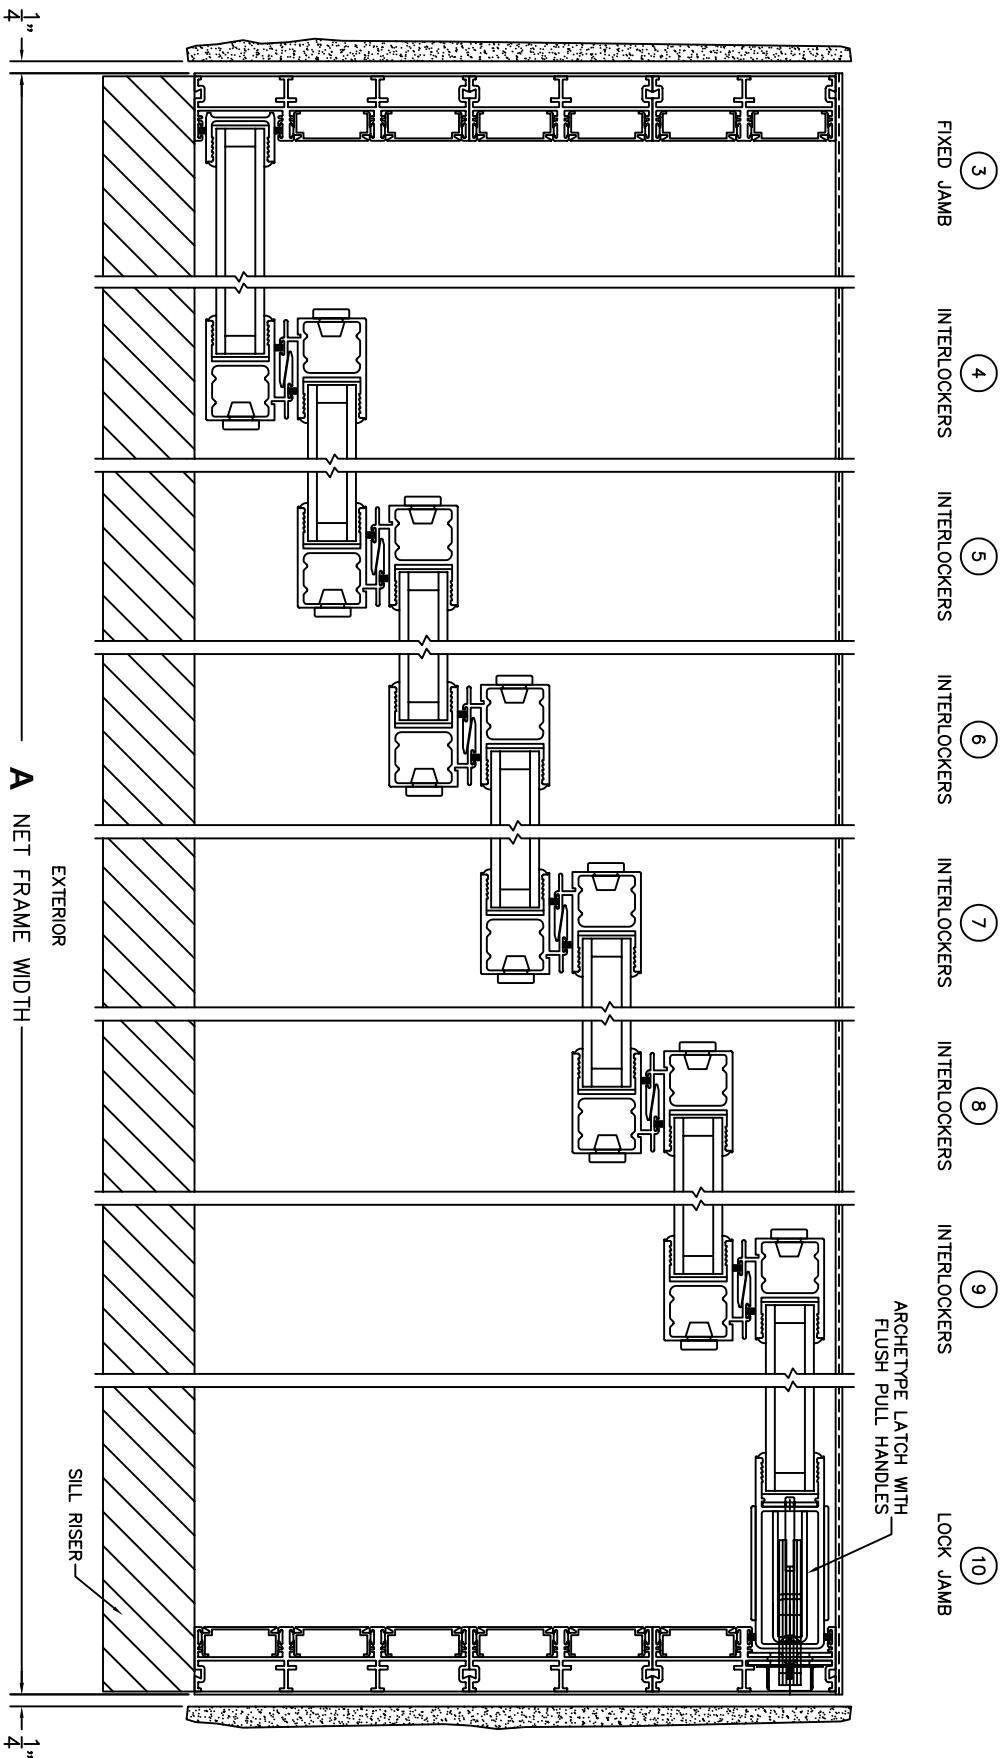

FLEETWOOD
WINDOWS & DOORS
FleetwoodUSA.com

NORWOOD 3070EX M/S
OXXXXXX STANDARD CONFIGURATION
NO SCREENS

ORDER NO.:

ITEM NO.:

SCALE: 1/4

REQUIRED DEALER INFO.

A(NET FRAME WIDTH)

B(NET FRAME HEIGHT)

SILL PAN HEIGHT(INTERIOR LEG)
(3/4", 1-1/16", 1-7/16" OR 1-7/8")

NOTES:

OXXXXXX DOOR SHOWN

FLEETWOOD
WINDOWS & DOORS
FleetwoodUSA.com

NORWOOD 3070EX M/S
OXXXXX STANDARD CONFIGURATION
NO SCREENS

ORDER NO.:

ITEM NO.:

SCALE: 1/4

FLEETWOOD
 WINDOWS & DOORS
 FleetwoodUSA.com

NORWOOD 3070EX M/S
 OXXXXX STANDARD CONFIGURATION
 NO SCREENS

ORDER NO.:

ITEM NO.:

SCALE: 1/4

EQUAL GLASS: DOOR SHOWN IN OPEN POSITION