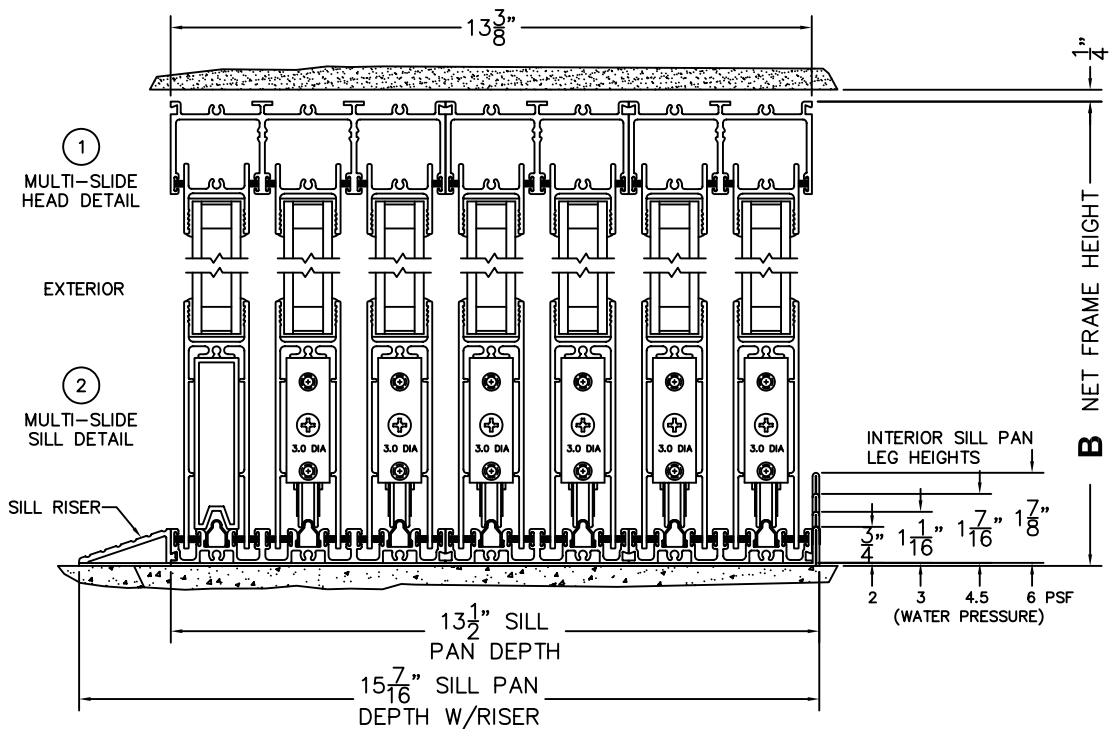

FLEETWOOD
WINDOWS & DOORS
FleetwoodUSA.com

NORWOOD 3070EX M/S
OXXXXXX STANDARD CONFIGURATION
NO SCREENS

ORDER NO.:

ITEM NO.:

SCALE: 1/4

REQUIRED DEALER INFO.

A(NET FRAME WIDTH)

B(NET FRAME HEIGHT)

SILL PAN HEIGHT(INTERIOR LEG)
(3/4", 1-1/16", 1-7/16" OR 1-7/8")

NOTES:

OXXXXXX DOOR SHOWN

FLEETWOOD
WINDOWS & DOORS
FleetwoodUSA.com

NORWOOD 3070EX M/S
OXXXXX STANDARD CONFIGURATION
NO SCREENS

ORDER NO.:

ITEM NO.:

SCALE: 1/4

FLEETWOOD
 WINDOWS & DOORS
 FleetwoodUSA.com

NORWOOD 3070EX M/S
 OXXXXX STANDARD CONFIGURATION
 NO SCREENS

ORDER NO.:

ITEM NO.:

SCALE: 1/4

EQUAL GLASS: DOOR SHOWN IN OPEN POSITION