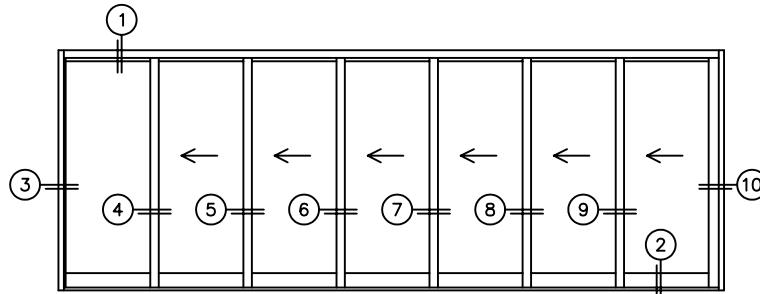

FLEETWOOD
WINDOWS & DOORS
FleetwoodUSA.com

NORWOOD 3070EX M/S
OXXXXXX STANDARD CONFIGURATION
NO SCREENS

ORDER NO.:

ITEM NO.:

SCALE: 1/4

REQUIRED DEALER INFO.

A(NET FRAME WIDTH)

B(NET FRAME HEIGHT)

SILL PAN HEIGHT(INTERIOR LEG)
(3/4", 1-1/16", 1-7/16" OR 1-7/8")

NOTES:

OXXXXXX DOOR SHOWN

FLEETWOOD
WINDOWS & DOORS
FleetwoodUSA.com

NORWOOD 3070EX M/S
OXXXXX STANDARD CONFIGURATION
NO SCREENS

ORDER NO.:

ITEM NO.:

SCALE: 1/4

FLEETWOOD
 WINDOWS & DOORS
 FleetwoodUSA.com

NORWOOD 3070EX M/S
 OXXXXX STANDARD CONFIGURATION
 NO SCREENS

ORDER NO.:

ITEM NO.:

SCALE: 1/4

EQUAL GLASS: DOOR SHOWN IN OPEN POSITION