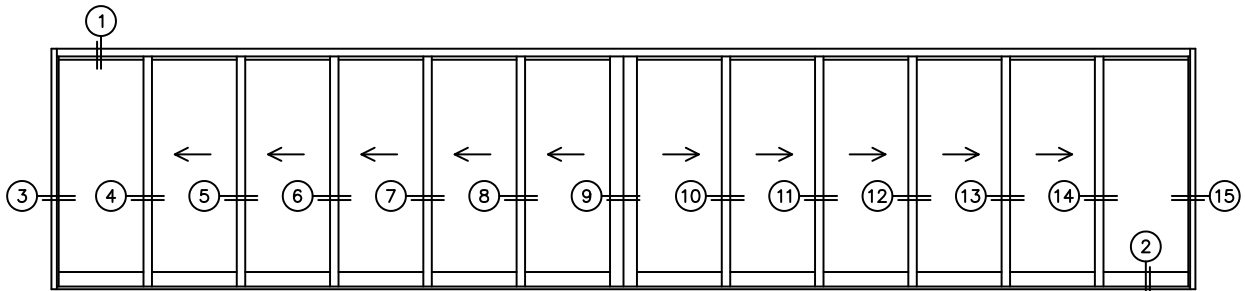

FLEETWOOD
WINDOWS & DOORS
FleetwoodUSA.com

NORWOOD 3070EX M/S
OXXXXX-XXXXXO STANDARD CONFIGURATION
NO SCREENS

ORDER NO.:

ITEM NO.:

REQUIRED DEALER INFO.

A(NET FRAME WIDTH)

B(NET FRAME HEIGHT)

SILL PAN HEIGHT (INTERIOR LEG)
(3/4", 1-1/16", 1-7/16" OR 1-7/8")

NOTES:

(USE RULER TO SCALE DIMENSIONS IN INCHES)

SCALE: 1/4

OXXXXXIXXXXXO DOOR SHOWN

(USE RULER TO SCALE DIMENSIONS IN INCHES)

SCALE: 1/8

- ④
INTERLOCKERS
- ⑤
INTERLOCKERS
- ⑥
INTERLOCKERS
- ⑦
INTERLOCKERS
- ⑧
INTERLOCKERS
- ⑨
MEETING STILES
- ⑩
INTERLOCKERS
- ⑪
INTERLOCKERS
- ⑫
INTERLOCKERS
- ⑬
INTERLOCKERS
- ⑭
INTERLOCKERS
- ⑮
FIXED JAMB