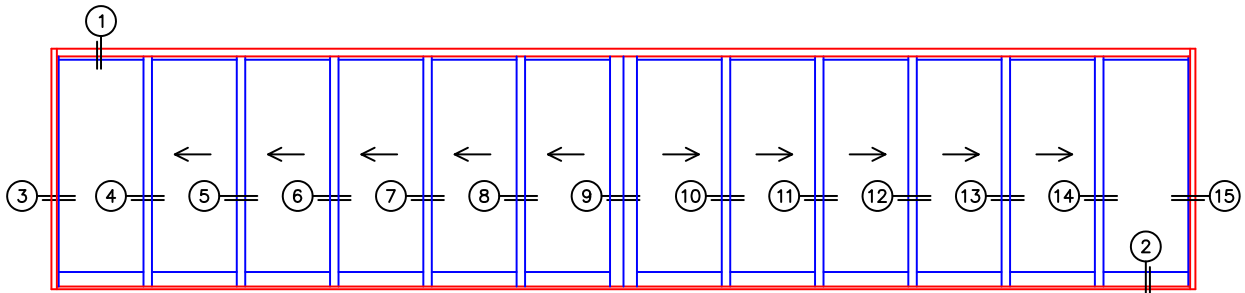

FLEETWOOD
WINDOWS & DOORS
FleetwoodUSA.com

NORWOOD 3070EX M/S
OXXXXX-XXXXXO STANDARD CONFIGURATION
NO SCREENS

ORDER NO.:

ITEM NO.:

REQUIRED DEALER INFO.

A(NET FRAME WIDTH)

B(NET FRAME HEIGHT)

SILL PAN HEIGHT (INTERIOR LEG)
(3/4", 1-1/16", 1-7/16" OR 1-7/8")

NOTES:

(USE RULER TO SCALE DIMENSIONS IN INCHES)

SCALE: 1/4

OXXXXXIXXXXXO DOOR SHOWN

(USE RULER TO SCALE DIMENSIONS IN INCHES)

SCALE: 1/8