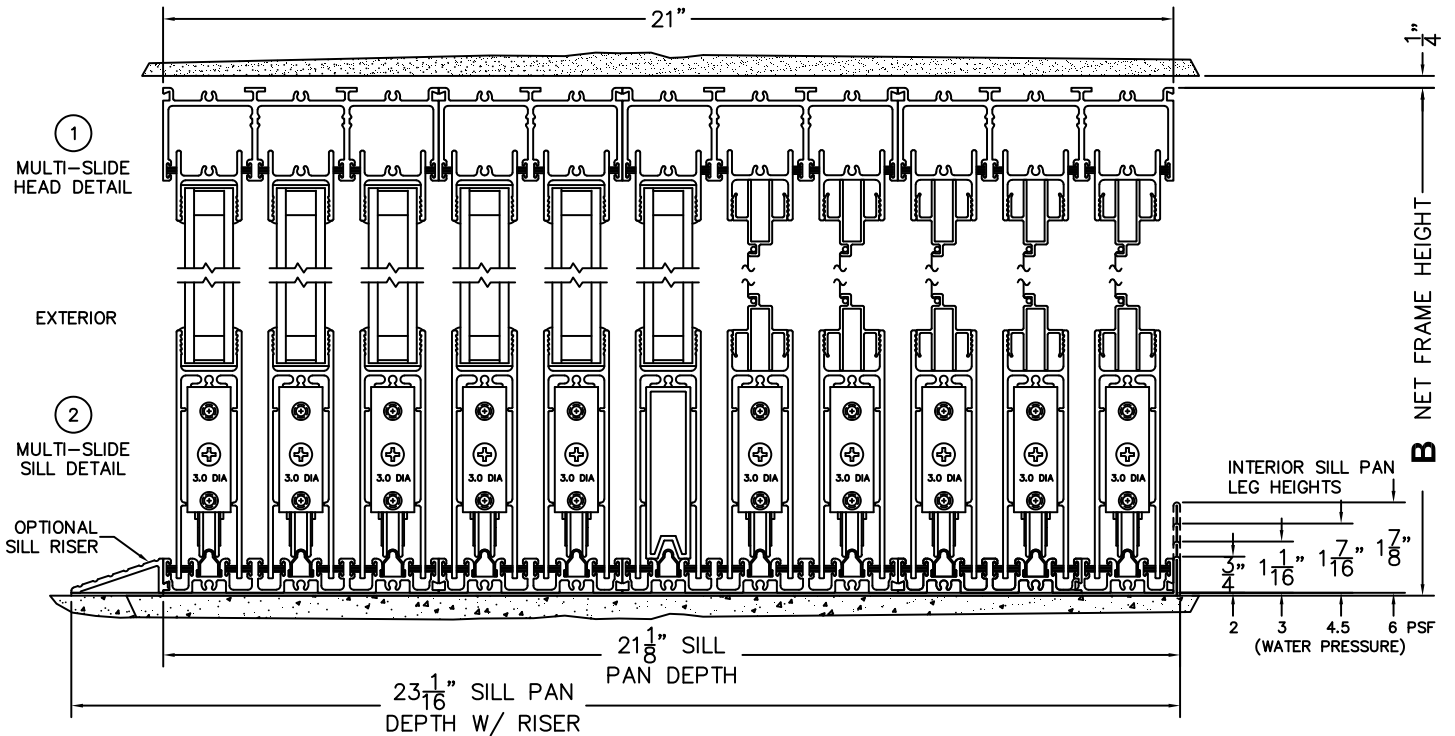

NOTES:

(USE RULER TO SCALE DIMENSIONS IN INCHES)

SCALE: 1/4

OXXXXX DOOR SHOWN

FLEETWOOD
WINDOWS & DOORS
FleetwoodUSA.com

NORWOOD 3070EX M/S
OXXXXX STANDARD CONFIGURATION
WITH SCREENS

ORDER NO.:

ITEM NO.:

(USE RULER TO SCALE DIMENSIONS IN INCHES)

SCALE: 1/4

- ③
FIXED JAMB
- ④
INTERLOCKERS
- ⑤
INTERLOCKERS
- ⑥
INTERLOCKERS
- ⑦
INTERLOCKERS
- ⑧
INTERLOCKERS
- ⑨
LOCK JAMB