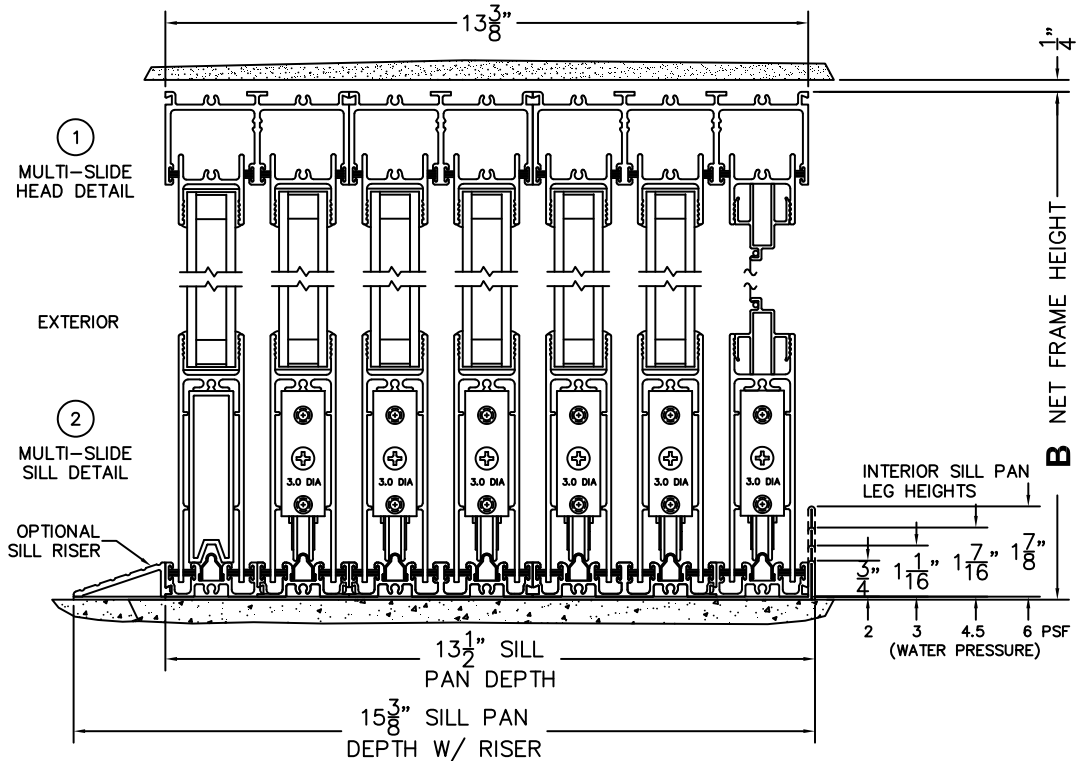

NOTES:

(USE RULER TO SCALE DIMENSIONS IN INCHES)

SCALE: 1/4

OXXXXX DOOR SHOWN

FLEETWOOD
WINDOWS & DOORS
FleetwoodUSA.com

NORWOOD 3070EX M/S
OXXXXX STANDARD CONFIGURATION
WITH SCREENS

ORDER NO.:

ITEM NO.:

(USE RULER TO SCALE DIMENSIONS IN INCHES)

SCALE: 1/4

- ③
FIXED JAMB
- ④
INTERLOCKERS
- ⑤
INTERLOCKERS
- ⑥
INTERLOCKERS
- ⑦
INTERLOCKERS
- ⑧
INTERLOCKERS
- ⑨
LOCK JAMB