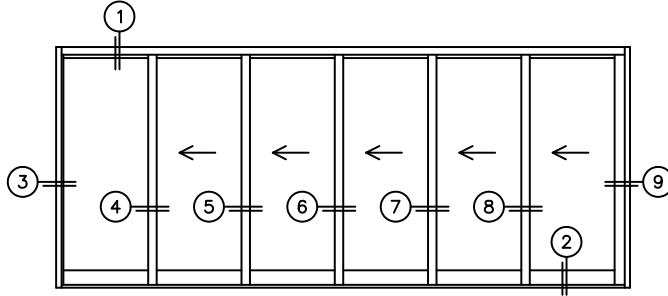

FLEETWOOD
WINDOWS & DOORS
FleetwoodUSA.com

NORWOOD 3070EX M/S
OXXXXX STANDARD CONFIGURATION
WITH SCREENS

ORDER NO.:

ITEM NO.:

REQUIRED DEALER INFO.

A(NET FRAME WIDTH)

B(NET FRAME HEIGHT)

SILL PAN HEIGHT (INTERIOR LEG)
(3/4", 1-1/16", 1-7/16" OR 1-7/8")

NOTES:

(USE RULER TO SCALE DIMENSIONS IN INCHES)

SCALE: 1/4

OXXXXX DOOR SHOWN

FLEETWOOD
WINDOWS & DOORS
FleetwoodUSA.com

NORWOOD 3070EX M/S
OXXXXX STANDARD CONFIGURATION
WITH SCREENS

ORDER NO.:

ITEM NO.:

(USE RULER TO SCALE DIMENSIONS IN INCHES)

SCALE: 1/4

- ③
FIXED JAMB
- ④
INTERLOCKERS
- ⑤
INTERLOCKERS
- ⑥
INTERLOCKERS
- ⑦
INTERLOCKERS
- ⑧
INTERLOCKERS
- ⑨
LOCK JAMB