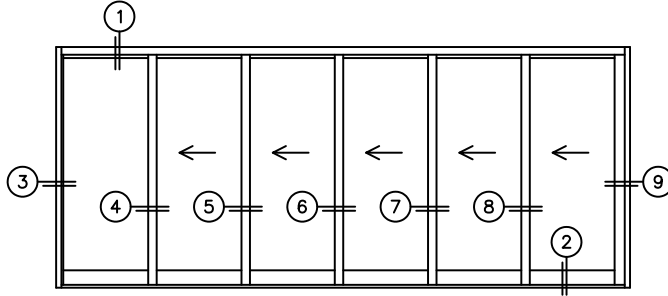

FLEETWOOD
WINDOWS & DOORS
FleetwoodUSA.com

NORWOOD 3070EX M/S
OXXXXX STANDARD CONFIGURATION
WITH SCREENS

ORDER NO.:

ITEM NO.:

REQUIRED DEALER INFO.

A(NET FRAME WIDTH)

B(NET FRAME HEIGHT)

SILL PAN HEIGHT (INTERIOR LEG)
(3/4", 1-1/16", 1-7/16" OR 1-7/8")

NOTES:

(USE RULER TO SCALE DIMENSIONS IN INCHES)

SCALE: 1/4

OXXXXX DOOR SHOWN

FLEETWOOD
WINDOWS & DOORS
FleetwoodUSA.com

NORWOOD 3070EX M/S
OXXXXX STANDARD CONFIGURATION
WITH SCREENS

ORDER NO.:

ITEM NO.:

(USE RULER TO SCALE DIMENSIONS IN INCHES)

SCALE: 1/4

- ③
FIXED JAMB
- ④
INTERLOCKERS
- ⑤
INTERLOCKERS
- ⑥
INTERLOCKERS
- ⑦
INTERLOCKERS
- ⑧
INTERLOCKERS
- ⑨
LOCK JAMB