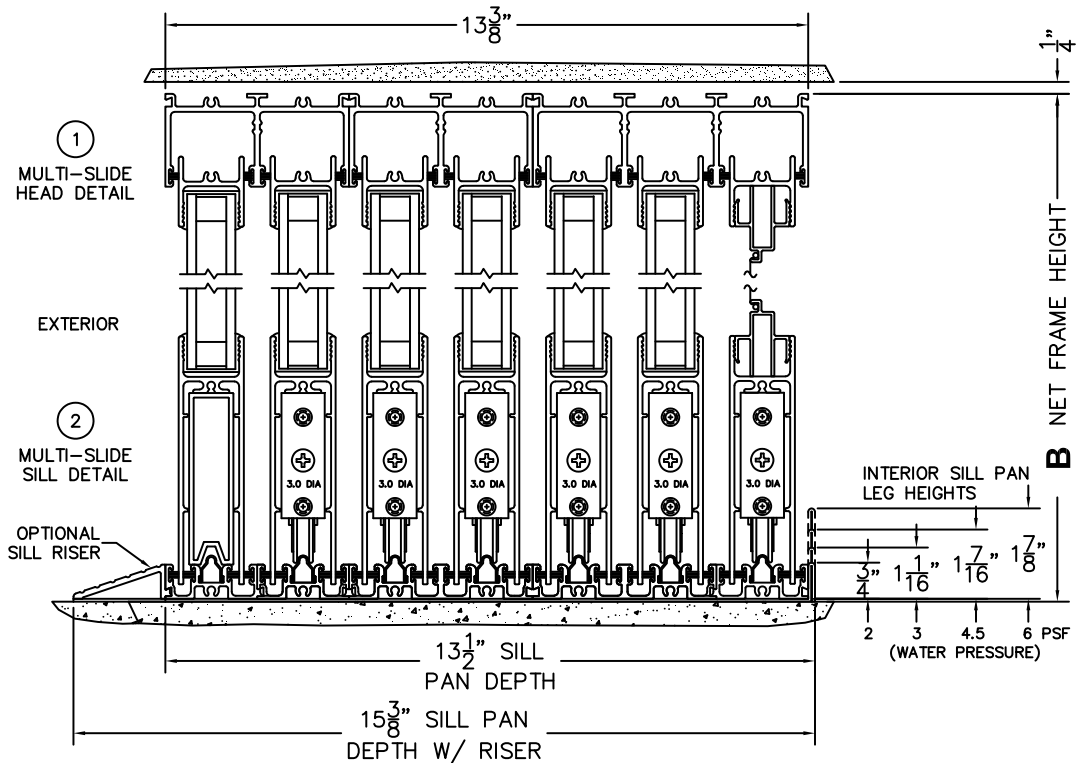

NOTES:

(USE RULER TO SCALE DIMENSIONS IN INCHES)

SCALE: 1/4

OXXXXX DOOR SHOWN

FLEETWOOD
WINDOWS & DOORS
FleetwoodUSA.com

NORWOOD 3070EX M/S
OXXXXX STANDARD CONFIGURATION
WITH SCREENS

ORDER NO.:

ITEM NO.:

(USE RULER TO SCALE DIMENSIONS IN INCHES)

SCALE: 1/4

- ③
FIXED JAMB
- ④
INTERLOCKERS
- ⑤
INTERLOCKERS
- ⑥
INTERLOCKERS
- ⑦
INTERLOCKERS
- ⑧
INTERLOCKERS
- ⑨
LOCK JAMB