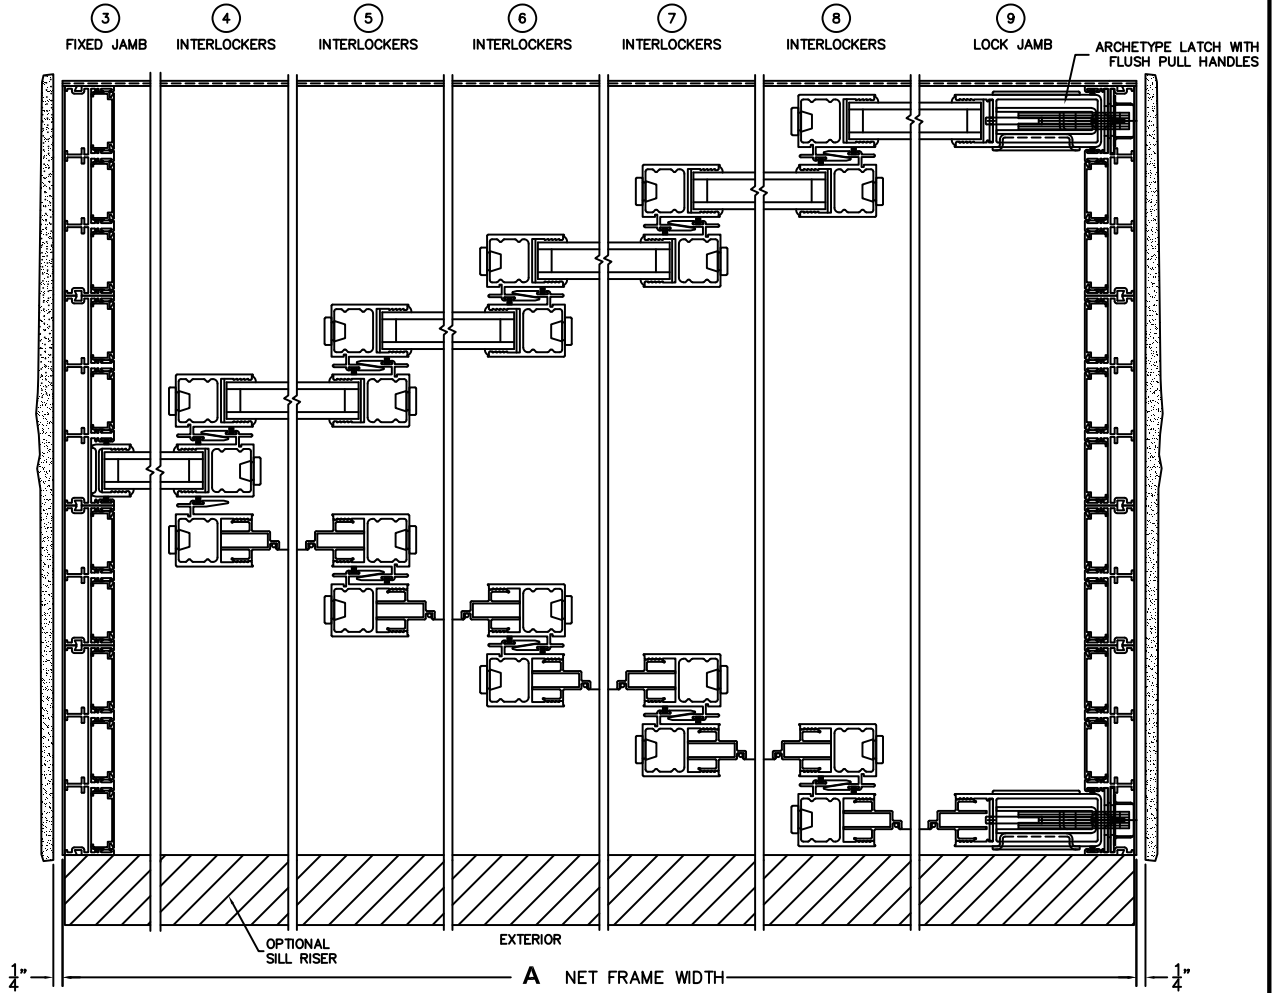

**FLEETWOOD**  
WINDOWS & DOORS  
FleetwoodUSA.com

**NORWOOD 3070EX M/S**  
STANDARD OXXXXX CONFIGURATION  
WITH SCREENS

ORDER NO.:

ITEM NO.:

(USE RULER TO SCALE DIMENSIONS IN INCHES)

SCALE: 1/4

DWG NO.: T3070-EX-OXXXXX-SES-IS-MS-STE-HF-DN-AN-S2

SHEET: 2 OF 2

CUSTOMER  
SIGNATURE

DATE: