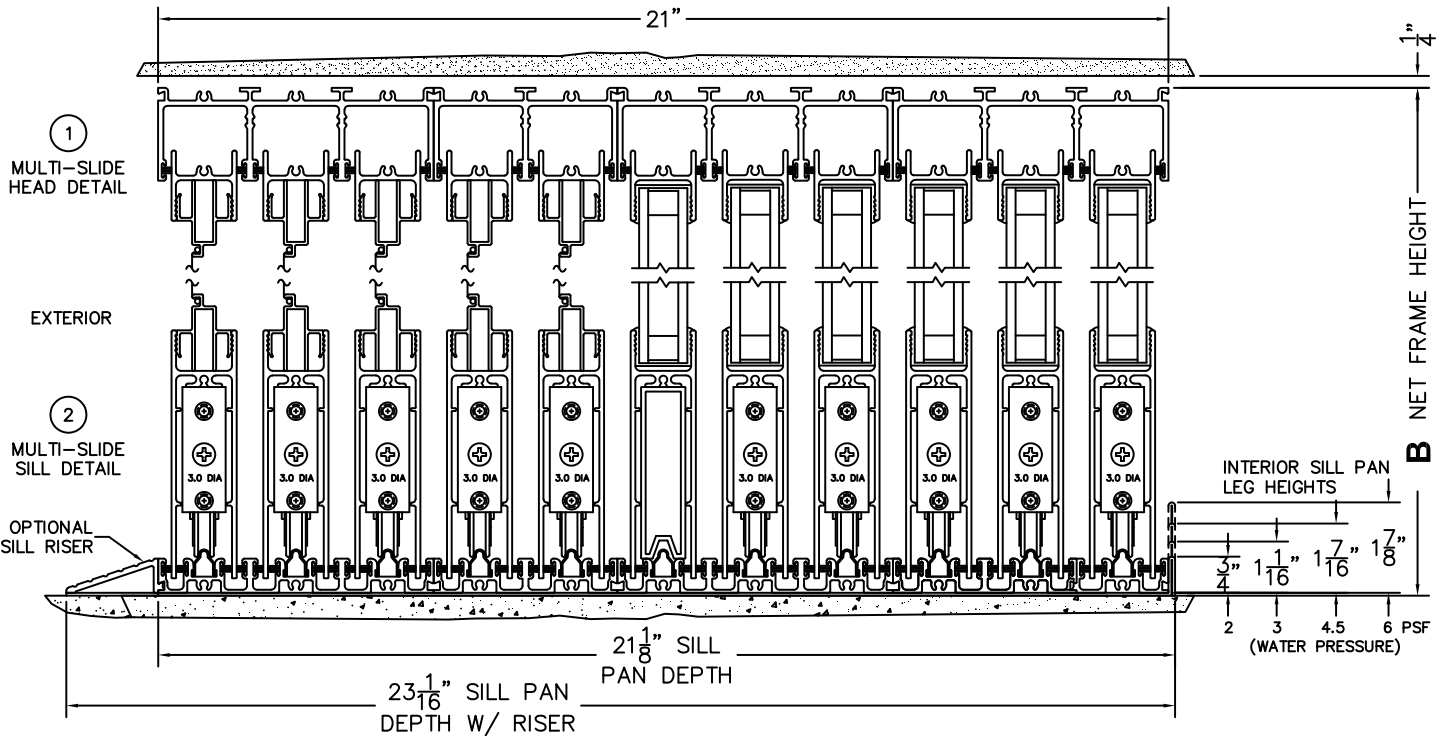

NOTES:

(USE RULER TO SCALE DIMENSIONS IN INCHES)

SCALE: 1/4

OXXXXX DOOR SHOWN

FLEETWOOD
WINDOWS & DOORS
FleetwoodUSA.com

NORWOOD 3070EX M/S
OXXXXX STANDARD CONFIGURATION
WITH SCREENS

ORDER NO.:

ITEM NO.:

(USE RULER TO SCALE DIMENSIONS IN INCHES)

SCALE: 1/4

- ③
FIXED JAMB
- ④
INTERLOCKERS
- ⑤
INTERLOCKERS
- ⑥
INTERLOCKERS
- ⑦
INTERLOCKERS
- ⑧
INTERLOCKERS
- ⑨
LOCK JAMB