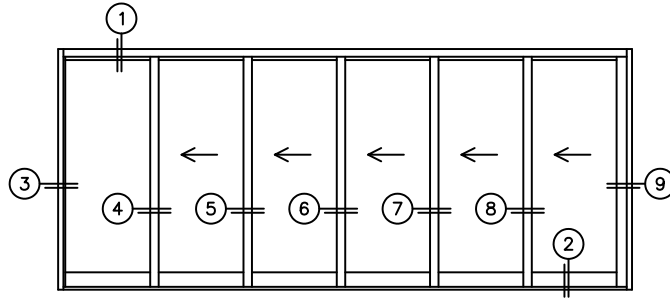

FLEETWOOD
WINDOWS & DOORS
FleetwoodUSA.com

NORWOOD 3070EX M/S
OXXXXX STANDARD CONFIGURATION
WITH SCREENS

ORDER NO.:

ITEM NO.:

REQUIRED DEALER INFO.

A(NET FRAME WIDTH)

B(NET FRAME HEIGHT)

SILL PAN HEIGHT (INTERIOR LEG)
(3/4", 1-1/16", 1-7/16" OR 1-7/8")

NOTES:

(USE RULER TO SCALE DIMENSIONS IN INCHES)

SCALE: 1/4

OXXXXX DOOR SHOWN

FLEETWOOD
WINDOWS & DOORS
FleetwoodUSA.com

NORWOOD 3070EX M/S
OXXXXX STANDARD CONFIGURATION
WITH SCREENS

ORDER NO.:

ITEM NO.:

(USE RULER TO SCALE DIMENSIONS IN INCHES)

SCALE: 1/4

- ③
FIXED JAMB
- ④
INTERLOCKERS
- ⑤
INTERLOCKERS
- ⑥
INTERLOCKERS
- ⑦
INTERLOCKERS
- ⑧
INTERLOCKERS
- ⑨
LOCK JAMB