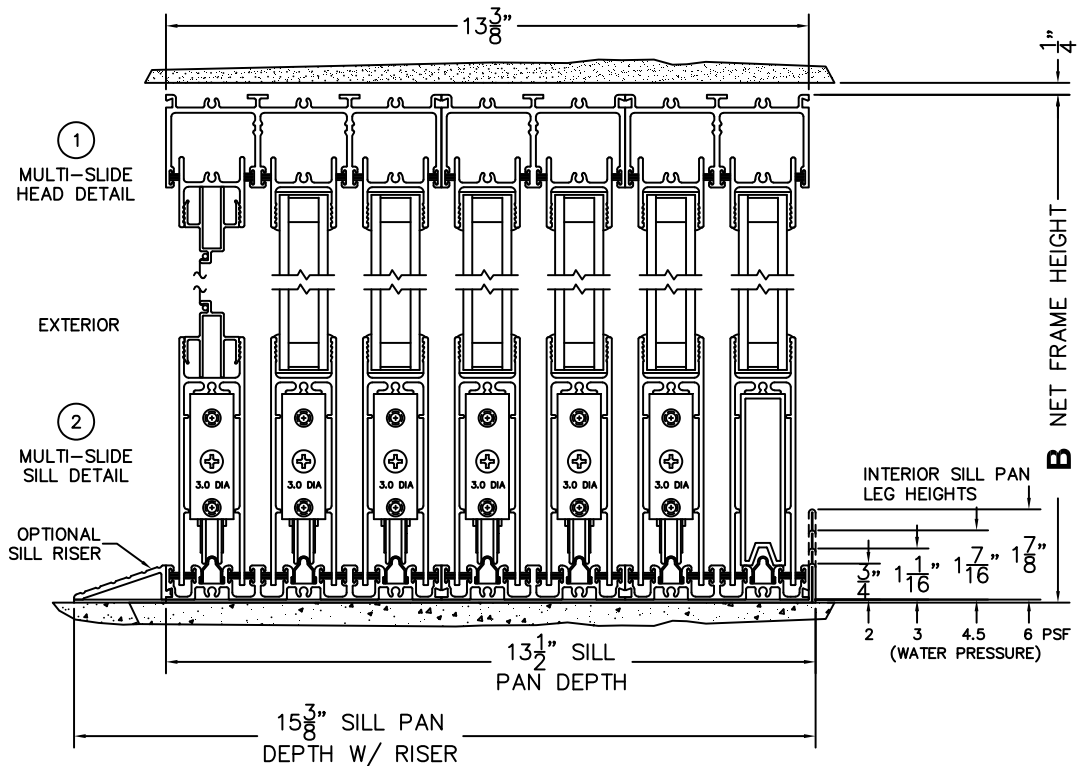

SILL PAN HEIGHT (INTERIOR LEG)  
(3/4", 1-1/16", 1-7/16" OR 1-7/8")

NOTES:

(USE RULER TO SCALE DIMENSIONS IN INCHES)

SCALE: 1/4

OXXXXX DOOR SHOWN

**FLEETWOOD**  
WINDOWS & DOORS  
FleetwoodUSA.com

**NORWOOD 3070EX M/S**  
OXXXXX STANDARD CONFIGURATION  
WITH SCREENS

ORDER NO.:

ITEM NO.:

(USE RULER TO SCALE DIMENSIONS IN INCHES)

SCALE: 1/4

③ FIXED JAMB    ④ INTERLOCKERS    ⑤ INTERLOCKERS    ⑥ INTERLOCKERS    ⑦ INTERLOCKERS    ⑧ INTERLOCKERS    ⑨ LOCK JAMB