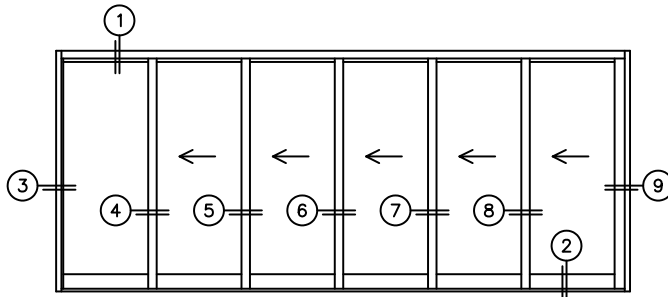

SILL PAN HEIGHT (INTERIOR LEG)  
(3/4", 1-1/16", 1-7/16" OR 1-7/8")

NOTES:

(USE RULER TO SCALE DIMENSIONS IN INCHES)

SCALE: 1/4

OXXXXX DOOR SHOWN

**FLEETWOOD**  
WINDOWS & DOORS  
FleetwoodUSA.com

**NORWOOD 3070EX M/S**  
OXXXXX STANDARD CONFIGURATION  
WITH SCREENS

ORDER NO.:

ITEM NO.:

(USE RULER TO SCALE DIMENSIONS IN INCHES)

SCALE: 1/4

③ FIXED JAMB    ④ INTERLOCKERS    ⑤ INTERLOCKERS    ⑥ INTERLOCKERS    ⑦ INTERLOCKERS    ⑧ INTERLOCKERS    ⑨ LOCK JAMB