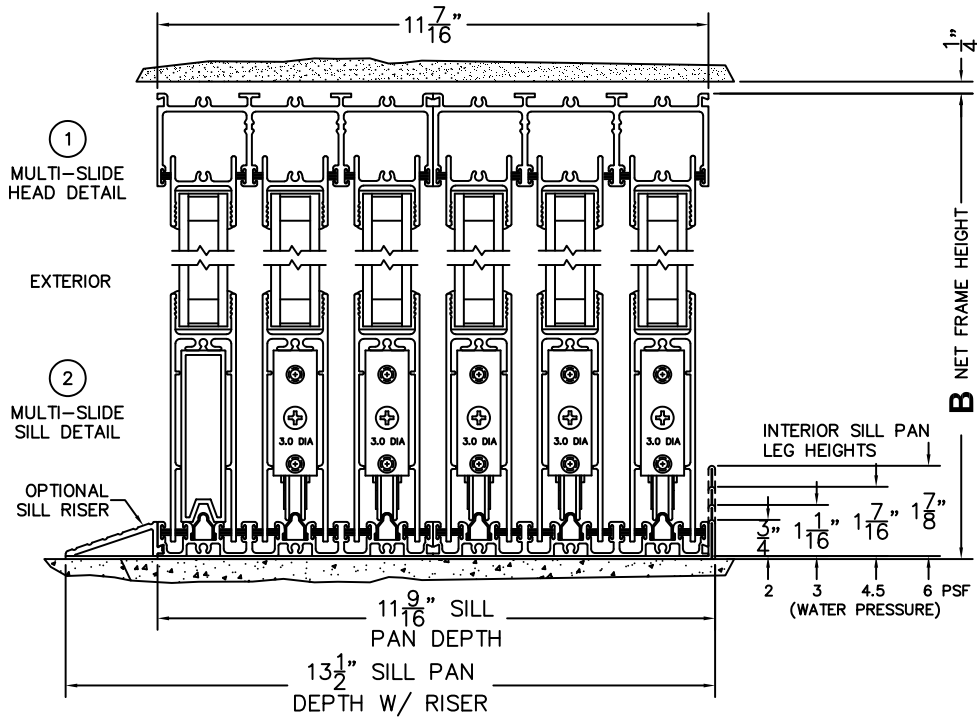

NOTES:

(USE RULER TO SCALE DIMENSIONS IN INCHES)

SCALE: 1/4

OXXXXX DOOR SHOWN

FLEETWOOD
WINDOWS & DOORS
FleetwoodUSA.com

NORWOOD 3070EX M/S
OXXXXX STANDARD CONFIGURATION
NO SCREENS

ORDER NO.:

ITEM NO.:

REQUIRED DEALER INFO.

A(NET FRAME WIDTH)

B(NET FRAME HEIGHT)

SILL PAN HEIGHT (INTERIOR LEG)
(3/4", 1-1/16", 1-7/16" OR 1-7/8")

NOTES:

(USE RULER TO SCALE DIMENSIONS IN INCHES)

SCALE: 1/4

- ③
FIXED JAMB
- ④
INTERLOCKERS
- ⑤
INTERLOCKERS
- ⑥
INTERLOCKERS
- ⑦
INTERLOCKERS
- ⑧
INTERLOCKERS
- ⑨
LOCK JAMB

ARCHETYPE LATCH WITH
FLUSH PULL HANDLES