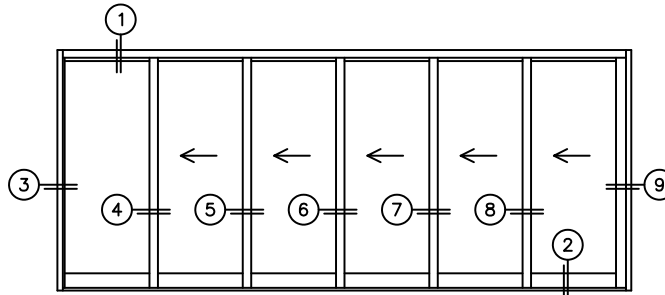

FLEETWOOD
WINDOWS & DOORS
FleetwoodUSA.com

NORWOOD 3070EX M/S
OXXXXX STANDARD CONFIGURATION
NO SCREENS

ORDER NO.:

ITEM NO.:

REQUIRED DEALER INFO.

A (NET FRAME WIDTH)

B (NET FRAME HEIGHT)

SILL PAN HEIGHT (INTERIOR LEG)
(3/4", 1-1/16", 1-7/16" OR 1-7/8")

NOTES:

(USE RULER TO SCALE DIMENSIONS IN INCHES)

SCALE: 1/4

OXXXXX DOOR SHOWN

FLEETWOOD
WINDOWS & DOORS
FleetwoodUSA.com

NORWOOD 3070EX M/S
OXXXXX STANDARD CONFIGURATION
NO SCREENS

ORDER NO.:

ITEM NO.:

REQUIRED DEALER INFO.

A(NET FRAME WIDTH)

B(NET FRAME HEIGHT)

SILL PAN HEIGHT (INTERIOR LEG)
(3/4", 1-1/16", 1-7/16" OR 1-7/8")

NOTES:

(USE RULER TO SCALE DIMENSIONS IN INCHES)

SCALE: 1/4

- ③
FIXED JAMB
- ④
INTERLOCKERS
- ⑤
INTERLOCKERS
- ⑥
INTERLOCKERS
- ⑦
INTERLOCKERS
- ⑧
INTERLOCKERS
- ⑨
LOCK JAMB