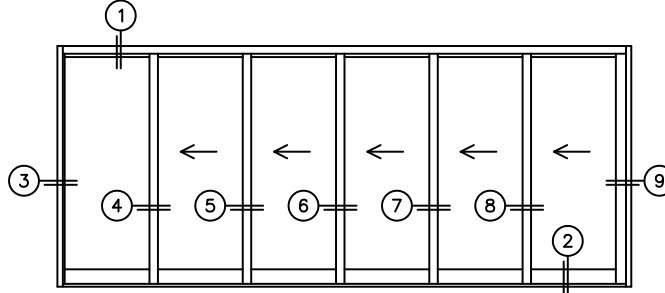

FLEETWOOD
WINDOWS & DOORS
FleetwoodUSA.com

NORWOOD 3070EX M/S
OXXXXX STANDARD CONFIGURATION
NO SCREENS

ORDER NO.:

ITEM NO.:

REQUIRED DEALER INFO.

A(NET FRAME WIDTH)

B(NET FRAME HEIGHT)

SILL PAN HEIGHT (INTERIOR LEG)
(3/4", 1-1/16", 1-7/16" OR 1-7/8")

NOTES:

(USE RULER TO SCALE DIMENSIONS IN INCHES)

SCALE: 1/4

OXXXXX DOOR SHOWN

FLEETWOOD
WINDOWS & DOORS
FleetwoodUSA.com

NORWOOD 3070EX M/S
OXXXXX STANDARD CONFIGURATION
NO SCREENS

ORDER NO.:

ITEM NO.:

REQUIRED DEALER INFO.

A(NET FRAME WIDTH)

B(NET FRAME HEIGHT)

SILL PAN HEIGHT (INTERIOR LEG)
(3/4", 1-1/16", 1-7/16" OR 1-7/8")

NOTES:

(USE RULER TO SCALE DIMENSIONS IN INCHES)

SCALE: 1/4

- ③
FIXED JAMB
- ④
INTERLOCKERS
- ⑤
INTERLOCKERS
- ⑥
INTERLOCKERS
- ⑦
INTERLOCKERS
- ⑧
INTERLOCKERS
- ⑨
LOCK JAMB