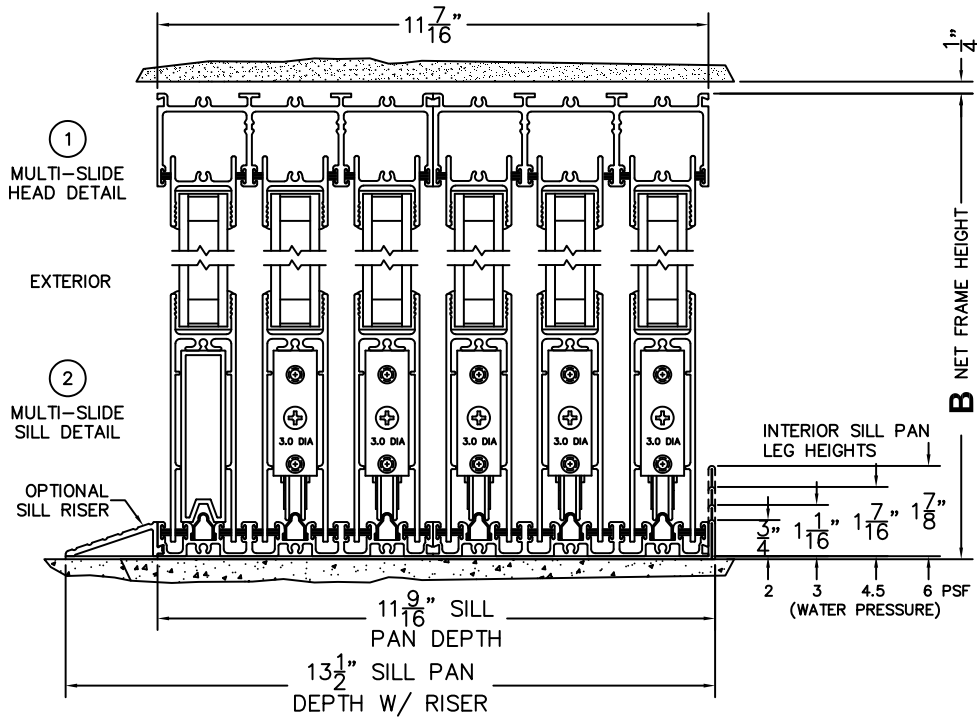

NOTES:

(USE RULER TO SCALE DIMENSIONS IN INCHES)

SCALE: 1/4

OXXXXX DOOR SHOWN

FLEETWOOD
WINDOWS & DOORS
FleetwoodUSA.com

NORWOOD 3070EX M/S
OXXXXX STANDARD CONFIGURATION
NO SCREENS

ORDER NO.:

ITEM NO.:

REQUIRED DEALER INFO.

A(NET FRAME WIDTH)

B(NET FRAME HEIGHT)

SILL PAN HEIGHT (INTERIOR LEG)
(3/4", 1-1/16", 1-7/16" OR 1-7/8")

NOTES:

(USE RULER TO SCALE DIMENSIONS IN INCHES)

SCALE: 1/4

- ③
FIXED JAMB
- ④
INTERLOCKERS
- ⑤
INTERLOCKERS
- ⑥
INTERLOCKERS
- ⑦
INTERLOCKERS
- ⑧
INTERLOCKERS
- ⑨
LOCK JAMB