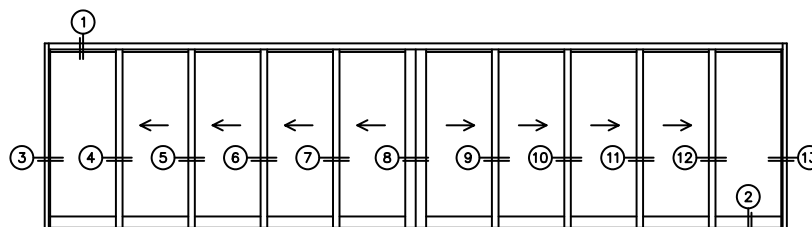

FLEETWOOD
WINDOWS & DOORS
FleetwoodUSA.com

NORWOOD 3070EX M/S
OXXXX-XXXXO STANDARD CONFIGURATION
NO SCREENS

ORDER NO.:

ITEM NO.:

REQUIRED DEALER INFO.

A (NET FRAME WIDTH)	
B (NET FRAME HEIGHT)	
SILL PAN HEIGHT (INTERIOR LEG) (3/4", 1-1/16", 1-7/16" OR 1-7/8")	

0 1 2 3 4 5 6

(USE RULER TO SCALE DIMENSIONS IN INCHES)

SCALE: 1/4

NOTES:

OXXXXIXXXXO DOOR SHOWN

FLEETWOOD
WINDOWS & DOORS
FleetwoodUSA.com

NORWOOD 3070EX M/S

OXXXXIXXXXO STANDARD CONFIGURATION
NO SCREENS

ORDER NO.:

ITEM NO.:

REQUIRED DEALER INFO.

A(NET FRAME WIDTH)

B(NET FRAME HEIGHT)

SILL PAN HEIGHT(INTERIOR LEG)
(3/4", 1-1/16", 1-7/16" OR 1-7/8")

(USE RULER TO SCALE DIMENSIONS IN INCHES)

SCALE: 1/4"