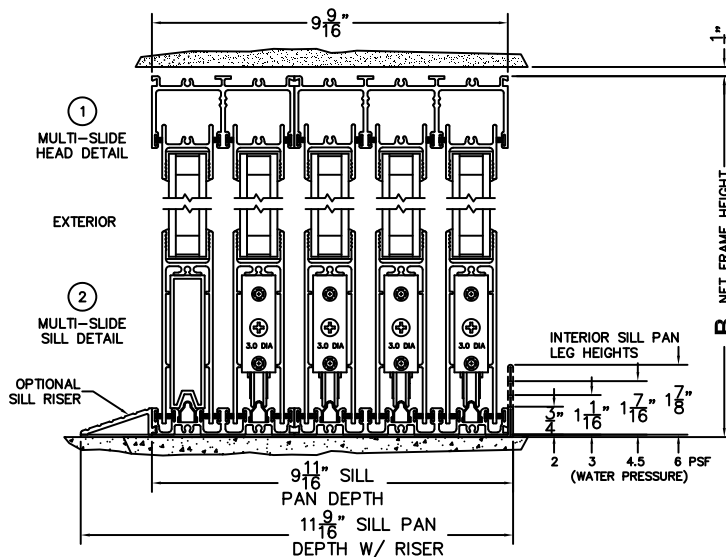

0 1 2 3 4 5 6

(USE RULER TO SCALE DIMENSIONS IN INCHES)

SCALE: 1/4

NOTES:

OXXXXIXXXXO DOOR SHOWN

FLEETWOOD
WINDOWS & DOORS
FleetwoodUSA.com

NORWOOD 3070EX M/S

OXXXXIXXXXO STANDARD CONFIGURATION
NO SCREENS

ORDER NO.:

ITEM NO.:

REQUIRED DEALER INFO.

A(NET FRAME WIDTH)

B(NET FRAME HEIGHT)

SILL PAN HEIGHT(INTERIOR LEG)
(3/4", 1-1/16", 1-7/16" OR 1-7/8")

(USE RULER TO SCALE DIMENSIONS IN INCHES)

SCALE: 1/4"