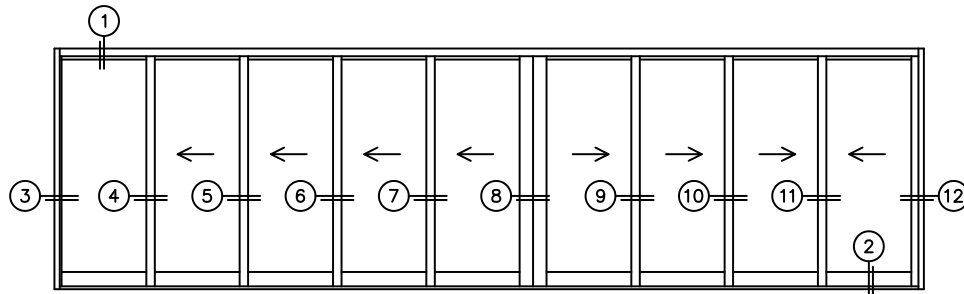

FLEETWOOD
WINDOWS & DOORS
FleetwoodUSA.com

NORWOOD 3070EX M/S
OXXXX-XXXX STANDARD CONFIGURATION
NO SCREENS

ORDER NO.:

ITEM NO.:

REQUIRED DEALER INFO.

A(NET FRAME WIDTH)

B(NET FRAME HEIGHT)

SILL PAN HEIGHT (INTERIOR LEG)
(3/4", 1-1/16", 1-7/16" OR 1-7/8")

NOTES:

(USE RULER TO SCALE DIMENSIONS IN INCHES)

SCALE: 1/4

OXXXXIXXXX DOOR SHOWN

FLEETWOOD
WINDOWS & DOORS
FleetwoodUSA.com

NORWOOD 3070EX M/S
OXXXXIXXXX STANDARD CONFIGURATION
NO SCREENS

ORDER NO.:

ITEM NO.:

REQUIRED DEALER INFO.

A (NET FRAME WIDTH)

B (NET FRAME HEIGHT)

SILL PAN HEIGHT (INTERIOR LEG)
(3/4", 1-1/16", 1-7/16" OR 1-7/8")

(USE RULER TO SCALE DIMENSIONS IN INCHES)

SCALE: 1/4"

NOTES:

- ③
FIXED JAMB
- ④
INTERLOCKERS
- ⑤
INTERLOCKERS
- ⑥
INTERLOCKERS
- ⑦
INTERLOCKERS
- ⑧
MEETING STILES
- ⑨
INTERLOCKERS
- ⑩
INTERLOCKERS
- ⑪
INTERLOCKERS
- ⑫
LOCK JAMB