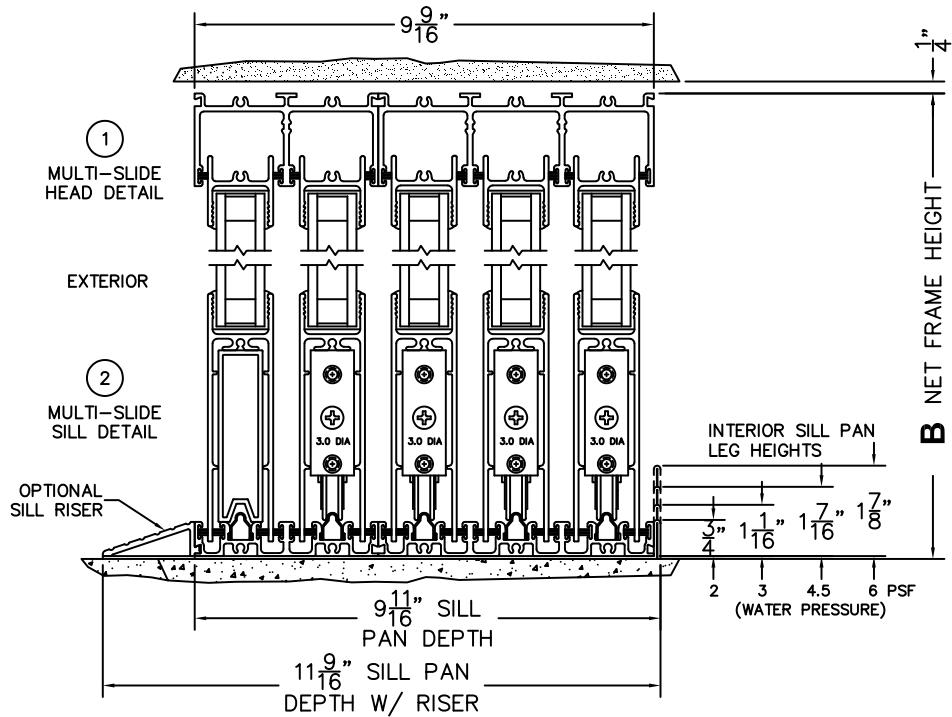

NOTES:

(USE RULER TO SCALE DIMENSIONS IN INCHES)

SCALE: 1/4

OXXXXIXXXX DOOR SHOWN

FLEETWOOD
WINDOWS & DOORS
FleetwoodUSA.com

NORWOOD 3070EX M/S
OXXXXIXXXX STANDARD CONFIGURATION
NO SCREENS

ORDER NO.:

ITEM NO.:

REQUIRED DEALER INFO.

A (NET FRAME WIDTH)

B (NET FRAME HEIGHT)

SILL PAN HEIGHT (INTERIOR LEG)
(3/4", 1-1/16", 1-7/16" OR 1-7/8")

(USE RULER TO SCALE DIMENSIONS IN INCHES)

SCALE: 1/4"

NOTES:

- ③
FIXED JAMB
- ④
INTERLOCKERS
- ⑤
INTERLOCKERS
- ⑥
INTERLOCKERS
- ⑦
INTERLOCKERS
- ⑧
MEETING STILES
- ⑨
INTERLOCKERS
- ⑩
INTERLOCKERS
- ⑪
INTERLOCKERS
- ⑫
LOCK JAMB