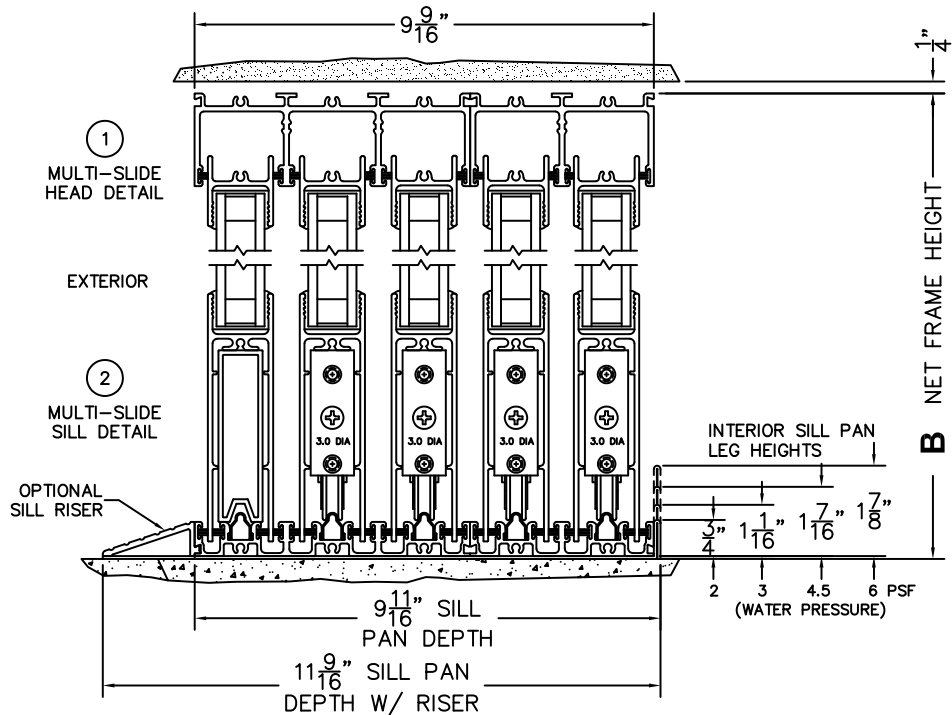

NOTES:

(USE RULER TO SCALE DIMENSIONS IN INCHES)

SCALE: 1/4

OXXXXIXXXO DOOR SHOWN

FLEETWOOD
WINDOWS & DOORS
FleetwoodUSA.com

NORWOOD 3070EX M/S

OXXXXIXXXO STANDARD CONFIGURATION
NO SCREENS

ORDER NO.:

ITEM NO.:

REQUIRED DEALER INFO.

A(NET FRAME WIDTH)

B(NET FRAME HEIGHT)

SILL PAN HEIGHT(INTERIOR LEG)
(3/4", 1-1/16", 1-7/16" OR 1-7/8")

(USE RULER TO SCALE DIMENSIONS IN INCHES)

SCALE: 1/4

NOTES: