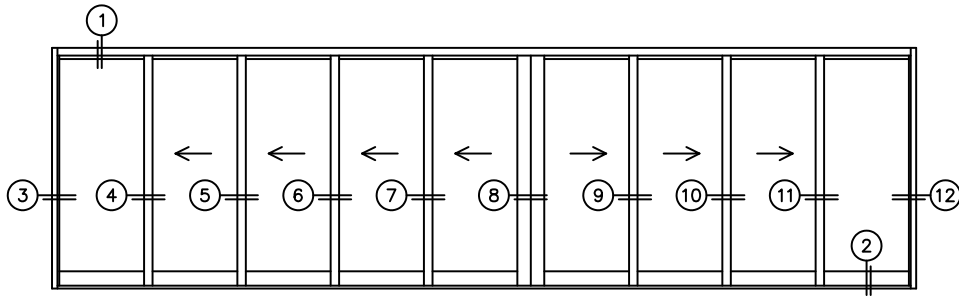

FLEETWOOD
WINDOWS & DOORS
FleetwoodUSA.com

NORWOOD 3070EX M/S
OXXXX-XXXO STANDARD CONFIGURATION
NO SCREENS

ORDER NO.:

ITEM NO.:

REQUIRED DEALER INFO.

A(NET FRAME WIDTH)

B(NET FRAME HEIGHT)

SILL PAN HEIGHT (INTERIOR LEG)
(3/4", 1-1/16", 1-7/16" OR 1-7/8")

NOTES:

(USE RULER TO SCALE DIMENSIONS IN INCHES)

SCALE: 1/4

OXXXXIXXXO DOOR SHOWN

FLEETWOOD
WINDOWS & DOORS
FleetwoodUSA.com

NORWOOD 3070EX M/S

OXXXXIXXXO STANDARD CONFIGURATION
NO SCREENS

ORDER NO.:

ITEM NO.:

REQUIRED DEALER INFO.

A(NET FRAME WIDTH)

B(NET FRAME HEIGHT)

SILL PAN HEIGHT(INTERIOR LEG)
(3/4", 1-1/16", 1-7/16" OR 1-7/8")

(USE RULER TO SCALE DIMENSIONS IN INCHES)

SCALE: 1/4

NOTES: