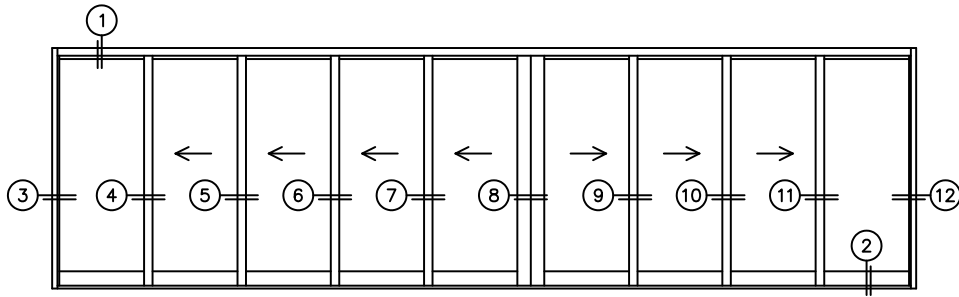

FLEETWOOD
WINDOWS & DOORS
FleetwoodUSA.com

NORWOOD 3070EX M/S
OXXXX-XXXO STANDARD CONFIGURATION
NO SCREENS

ORDER NO.:

ITEM NO.:

REQUIRED DEALER INFO.

A(NET FRAME WIDTH)

B(NET FRAME HEIGHT)

SILL PAN HEIGHT (INTERIOR LEG)
(3/4", 1-1/16", 1-7/16" OR 1-7/8")

NOTES:

(USE RULER TO SCALE DIMENSIONS IN INCHES)

SCALE: 1/4

OXXXXIXXXO DOOR SHOWN

FLEETWOOD
WINDOWS & DOORS
FleetwoodUSA.com

NORWOOD 3070EX M/S

OXXXXIXXXO STANDARD CONFIGURATION
NO SCREENS

ORDER NO.:

ITEM NO.:

REQUIRED DEALER INFO.

A(NET FRAME WIDTH)

B(NET FRAME HEIGHT)

SILL PAN HEIGHT(INTERIOR LEG)
(3/4", 1-1/16", 1-7/16" OR 1-7/8")

(USE RULER TO SCALE DIMENSIONS IN INCHES)

SCALE: 1/4

NOTES: