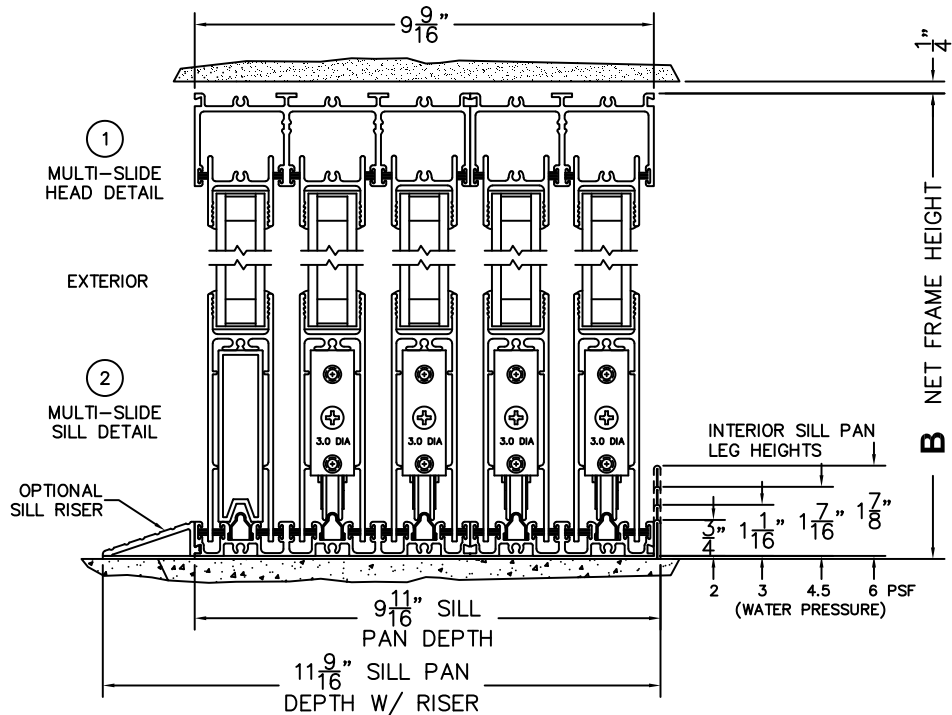

NOTES:

(USE RULER TO SCALE DIMENSIONS IN INCHES)

SCALE: 1/4

OXXXXIXXXO DOOR SHOWN

FLEETWOOD
WINDOWS & DOORS
FleetwoodUSA.com

NORWOOD 3070EX M/S

OXXXXIXXXO STANDARD CONFIGURATION
NO SCREENS

ORDER NO.:

ITEM NO.:

REQUIRED DEALER INFO.

A(NET FRAME WIDTH)

B(NET FRAME HEIGHT)

SILL PAN HEIGHT(INTERIOR LEG)
(3/4", 1-1/16", 1-7/16" OR 1-7/8")

(USE RULER TO SCALE DIMENSIONS IN INCHES)

SCALE: 1/4

NOTES: