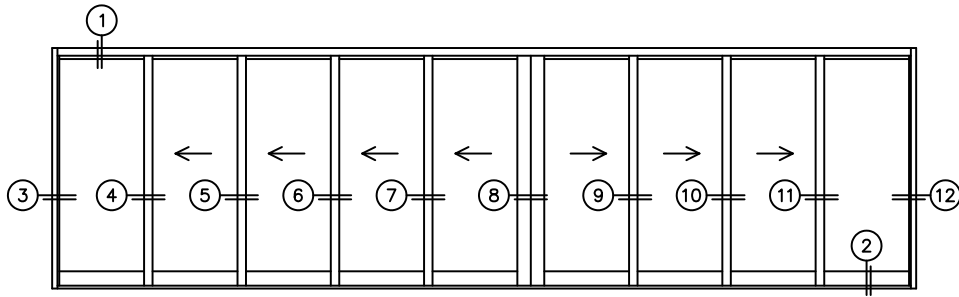

FLEETWOOD
WINDOWS & DOORS
FleetwoodUSA.com

NORWOOD 3070EX M/S
OXXXX-XXXO CUSTOM CONFIGURATION
NO SCREENS

ORDER NO.:

ITEM NO.:

REQUIRED DEALER INFO.

A(NET FRAME WIDTH)

B(NET FRAME HEIGHT)

SILL PAN HEIGHT (INTERIOR LEG)
(3/4", 1-1/16", 1-7/16" OR 1-7/8")

NOTES:

(USE RULER TO SCALE DIMENSIONS IN INCHES)

SCALE: 1/4

OXXXXIXXXO DOOR SHOWN

FLEETWOOD
WINDOWS & DOORS
FleetwoodUSA.com

NORWOOD 3070EX M/S
OXXXXIXXXO CUSTOM CONFIGURATION
NO SCREENS

ORDER NO.:

ITEM NO.:

REQUIRED DEALER INFO.

A(NET FRAME WIDTH)

B(NET FRAME HEIGHT)

SILL PAN HEIGHT(INTERIOR LEG)
(3/4", 1-1/16", 1-7/16" OR 1-7/8")

(USE RULER TO SCALE DIMENSIONS IN INCHES)

SCALE: 1/4"

NOTES:

- ③
FIXED JAMB
- ④
INTERLOCKERS
- ⑤
INTERLOCKERS
- ⑥
INTERLOCKERS
- ⑦
INTERLOCKERS
- ⑧
MEETING STILES
- ⑨
INTERLOCKERS
- ⑩
INTERLOCKERS
- ⑪
INTERLOCKERS
- ⑫
FIXED JAMB