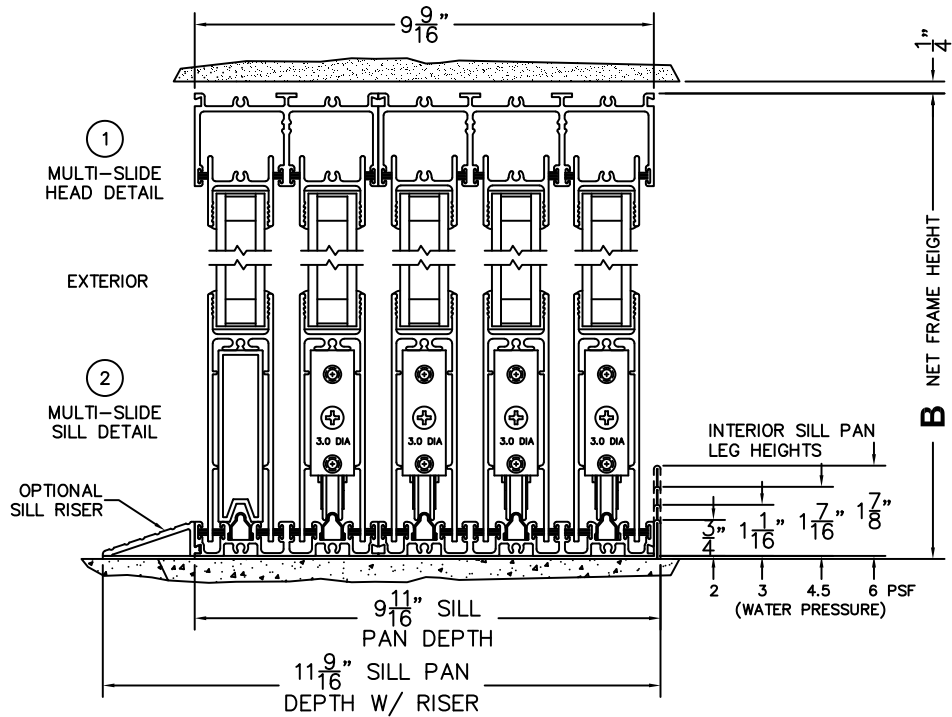

NOTES:

(USE RULER TO SCALE DIMENSIONS IN INCHES)

SCALE: 1/4

OXXXXIXXXO DOOR SHOWN

FLEETWOOD
WINDOWS & DOORS
FleetwoodUSA.com

NORWOOD 3070EX M/S
OXXXXIXXXO CUSTOM CONFIGURATION
NO SCREENS

ORDER NO.:

ITEM NO.:

REQUIRED DEALER INFO.

A(NET FRAME WIDTH)

B(NET FRAME HEIGHT)

SILL PAN HEIGHT(INTERIOR LEG)
(3/4", 1-1/16", 1-7/16" OR 1-7/8")

(USE RULER TO SCALE DIMENSIONS IN INCHES)

SCALE: 1/4"

NOTES:

- ③
FIXED JAMB
- ④
INTERLOCKERS
- ⑤
INTERLOCKERS
- ⑥
INTERLOCKERS
- ⑦
INTERLOCKERS
- ⑧
MEETING STILES
- ⑨
INTERLOCKERS
- ⑩
INTERLOCKERS
- ⑪
INTERLOCKERS
- ⑫
FIXED JAMB