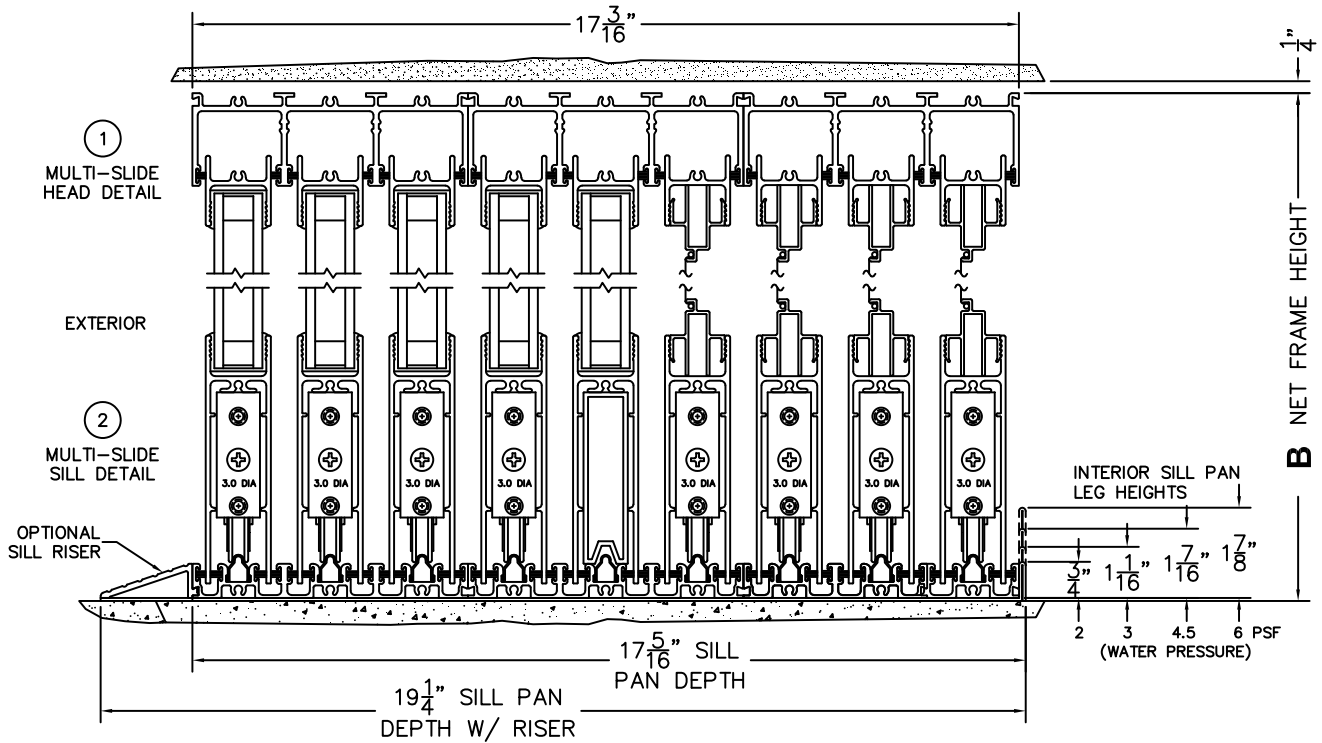

NOTES:

(USE RULER TO SCALE DIMENSIONS IN INCHES)

SCALE: 1/4

OXXXX DOOR SHOWN

FLEETWOOD
WINDOWS & DOORS
FleetwoodUSA.com

NORWOOD 3070EX M/S
OXXXX STANDARD CONFIGURATION
WITH SCREENS

ORDER NO.:

ITEM NO.:

(USE RULER TO SCALE DIMENSIONS IN INCHES)

SCALE: 1/4