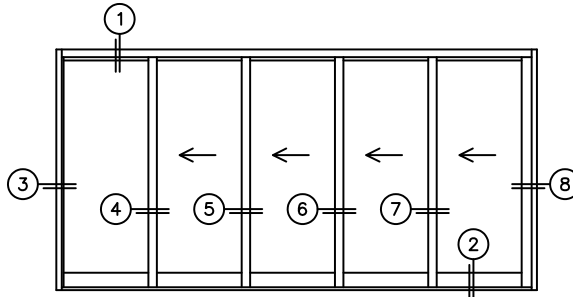

FLEETWOOD
WINDOWS & DOORS
FleetwoodUSA.com

NORWOOD 3070EX M/S
OXXXX STANDARD CONFIGURATION
WITH SCREENS

ORDER NO.:

ITEM NO.:

REQUIRED DEALER INFO.

A(NET FRAME WIDTH)

B(NET FRAME HEIGHT)

SILL PAN HEIGHT (INTERIOR LEG)
(3/4", 1-1/16", 1-7/16" OR 1-7/8")

NOTES:

(USE RULER TO SCALE DIMENSIONS IN INCHES)

SCALE: 1/4

OXXXX DOOR SHOWN

FLEETWOOD
WINDOWS & DOORS
FleetwoodUSA.com

NORWOOD 3070EX M/S
OXXXX STANDARD CONFIGURATION
WITH SCREENS

ORDER NO.:

ITEM NO.:

(USE RULER TO SCALE DIMENSIONS IN INCHES)

SCALE: 1/4