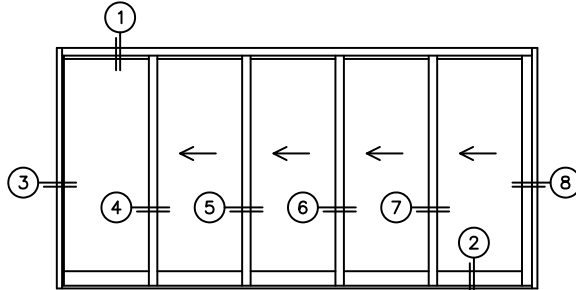

FLEETWOOD
WINDOWS & DOORS
FleetwoodUSA.com

NORWOOD 3070EX M/S
OXXXX STANDARD CONFIGURATION
WITH SCREENS

ORDER NO.:

ITEM NO.:

REQUIRED DEALER INFO.

A(NET FRAME WIDTH)

B(NET FRAME HEIGHT)

SILL PAN HEIGHT (INTERIOR LEG)
(3/4", 1-1/16", 1-7/16" OR 1-7/8")

NOTES:

(USE RULER TO SCALE DIMENSIONS IN INCHES)

SCALE: 1/4

OXXXX DOOR SHOWN

FLEETWOOD
WINDOWS & DOORS
FleetwoodUSA.com

NORWOOD 3070EX M/S
OXXXX STANDARD CONFIGURATION
WITH SCREENS

ORDER NO.:

ITEM NO.:

(USE RULER TO SCALE DIMENSIONS IN INCHES)

SCALE: 1/4