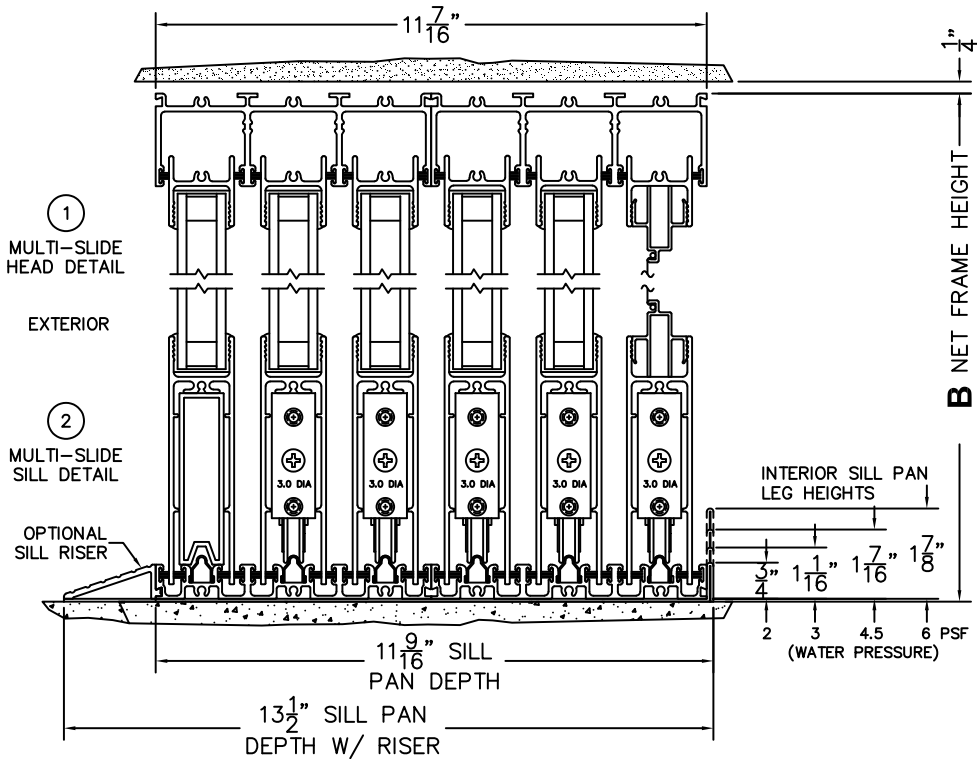

NOTES:

(USE RULER TO SCALE DIMENSIONS IN INCHES)

SCALE: 1/4

OXXXX DOOR SHOWN

FLEETWOOD
WINDOWS & DOORS
FleetwoodUSA.com

NORWOOD 3070EX M/S
OXXXX STANDARD CONFIGURATION
WITH SCREENS

ORDER NO.:

ITEM NO.:

(USE RULER TO SCALE DIMENSIONS IN INCHES)

SCALE: 1/4