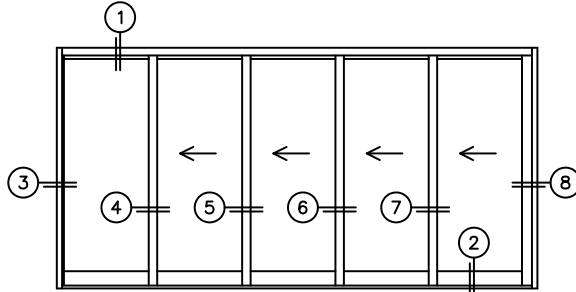

SILL PAN HEIGHT (INTERIOR LEG)  
(3/4", 1-1/16", 1-7/16" OR 1-7/8")

NOTES:

(USE RULER TO SCALE DIMENSIONS IN INCHES)

SCALE: 1/4

OXXXX DOOR SHOWN

**FLEETWOOD**  
WINDOWS & DOORS  
FleetwoodUSA.com

**NORWOOD 3070EX M/S**  
OXXXX STANDARD CONFIGURATION  
WITH SCREENS

ORDER NO.:

ITEM NO.:

(USE RULER TO SCALE DIMENSIONS IN INCHES)

SCALE: 1/4

③ FIXED JAMB    ④ INTERLOCKERS    ⑤ INTERLOCKERS    ⑥ INTERLOCKERS    ⑦ INTERLOCKERS    ⑧ LOCK JAMB

FLUSH PULL HARDWARE  
WITH SECURITY LATCH