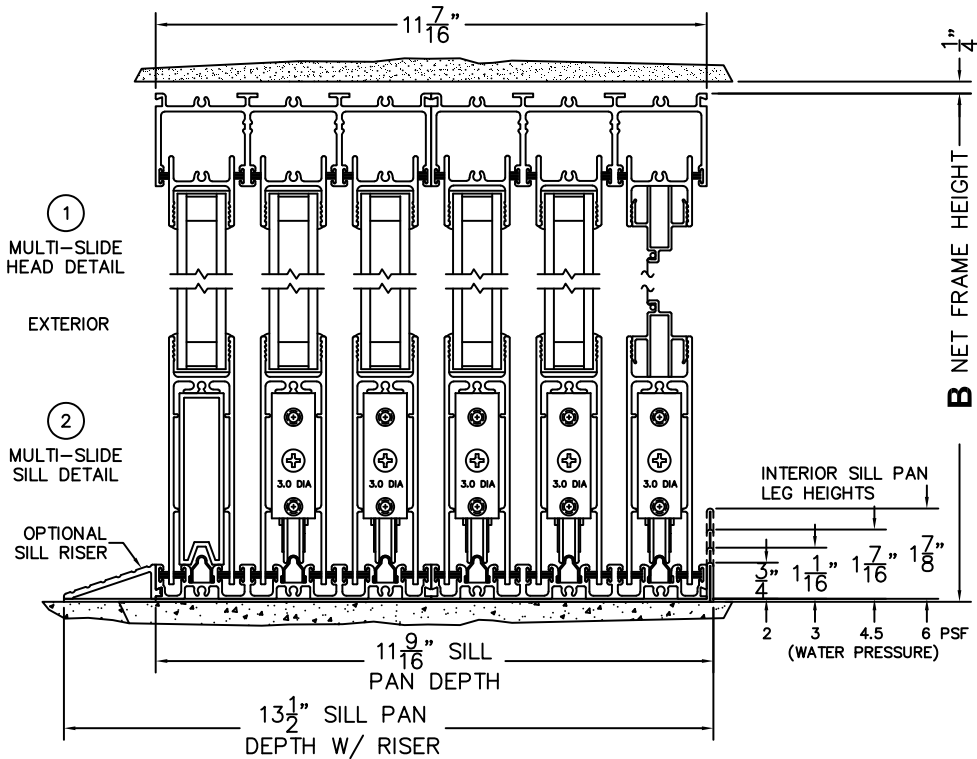

SILL PAN HEIGHT (INTERIOR LEG)  
(3/4", 1-1/16", 1-7/16" OR 1-7/8")

NOTES:

(USE RULER TO SCALE DIMENSIONS IN INCHES)

SCALE: 1/4

OXXXX DOOR SHOWN

**FLEETWOOD**  
WINDOWS & DOORS  
FleetwoodUSA.com

**NORWOOD 3070EX M/S**  
OXXXX STANDARD CONFIGURATION  
WITH SCREENS

ORDER NO.:

ITEM NO.:

(USE RULER TO SCALE DIMENSIONS IN INCHES)

SCALE: 1/4

③ FIXED JAMB    ④ INTERLOCKERS    ⑤ INTERLOCKERS    ⑥ INTERLOCKERS    ⑦ INTERLOCKERS    ⑧ LOCK JAMB

FLUSH PULL HARDWARE  
WITH SECURITY LATCH