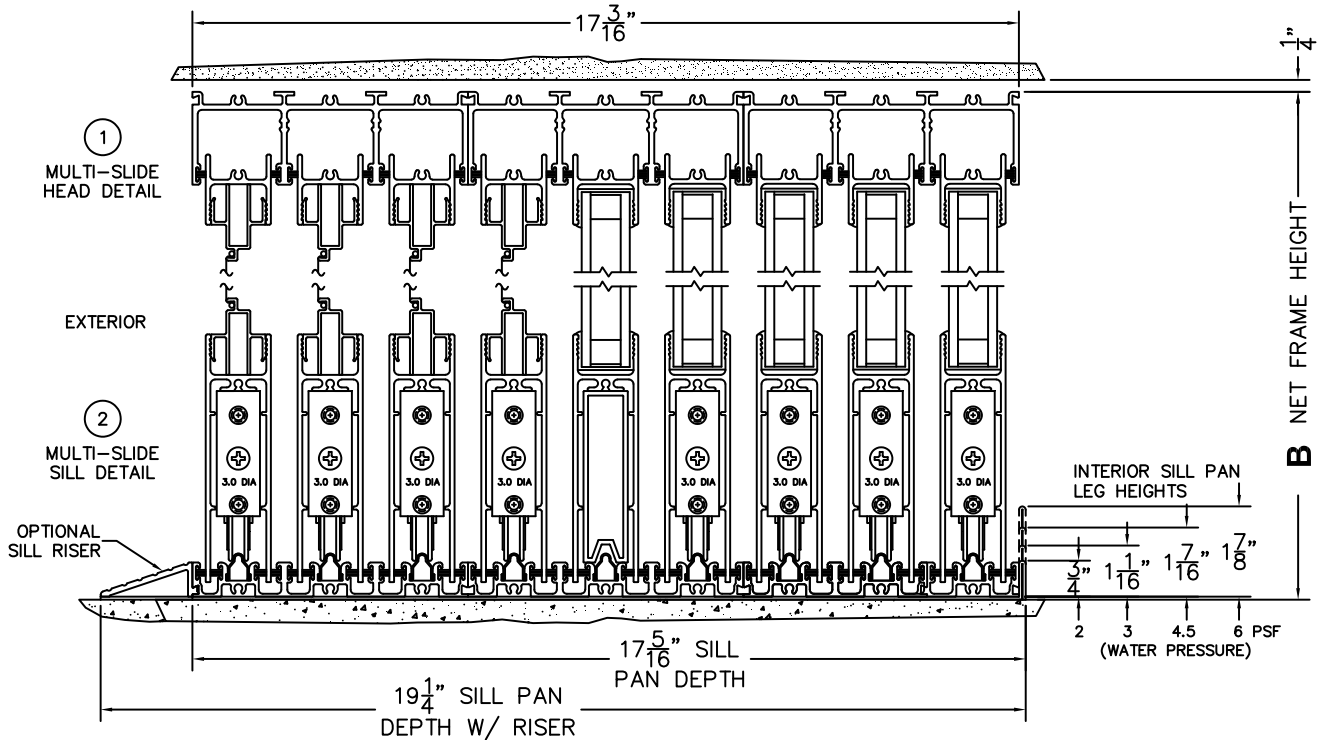

NOTES:

(USE RULER TO SCALE DIMENSIONS IN INCHES)

SCALE: 1/4

OXXXX DOOR SHOWN

FLEETWOOD
WINDOWS & DOORS
FleetwoodUSA.com

NORWOOD 3070EX M/S
OXXXX STANDARD CONFIGURATION
WITH SCREENS

ORDER NO.:

ITEM NO.:

(USE RULER TO SCALE DIMENSIONS IN INCHES)

SCALE: 1/4

- ③
FIXED JAMB
- ④
INTERLOCKERS
- ⑤
INTERLOCKERS
- ⑥
INTERLOCKERS
- ⑦
INTERLOCKERS
- ⑧
LOCK JAMB

ARCHETYPE LATCH WITH
FLUSH PULL HANDLES