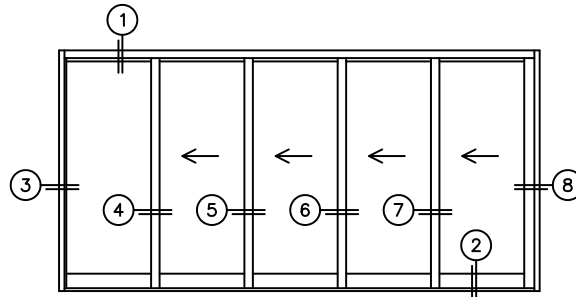

FLEETWOOD
WINDOWS & DOORS
FleetwoodUSA.com

NORWOOD 3070EX M/S
OXXXX STANDARD CONFIGURATION
WITH SCREENS

ORDER NO.:

ITEM NO.:

REQUIRED DEALER INFO.

A(NET FRAME WIDTH)

B(NET FRAME HEIGHT)

SILL PAN HEIGHT (INTERIOR LEG)
(3/4", 1-1/16", 1-7/16" OR 1-7/8")

NOTES:

(USE RULER TO SCALE DIMENSIONS IN INCHES)

SCALE: 1/4

OXXXX DOOR SHOWN

FLEETWOOD
WINDOWS & DOORS
FleetwoodUSA.com

NORWOOD 3070EX M/S
OXXXX STANDARD CONFIGURATION
WITH SCREENS

ORDER NO.:

ITEM NO.:

(USE RULER TO SCALE DIMENSIONS IN INCHES)

SCALE: 1/4

- ③
FIXED JAMB
- ④
INTERLOCKERS
- ⑤
INTERLOCKERS
- ⑥
INTERLOCKERS
- ⑦
INTERLOCKERS
- ⑧
LOCK JAMB

ARCHETYPE LATCH WITH
FLUSH PULL HANDLES