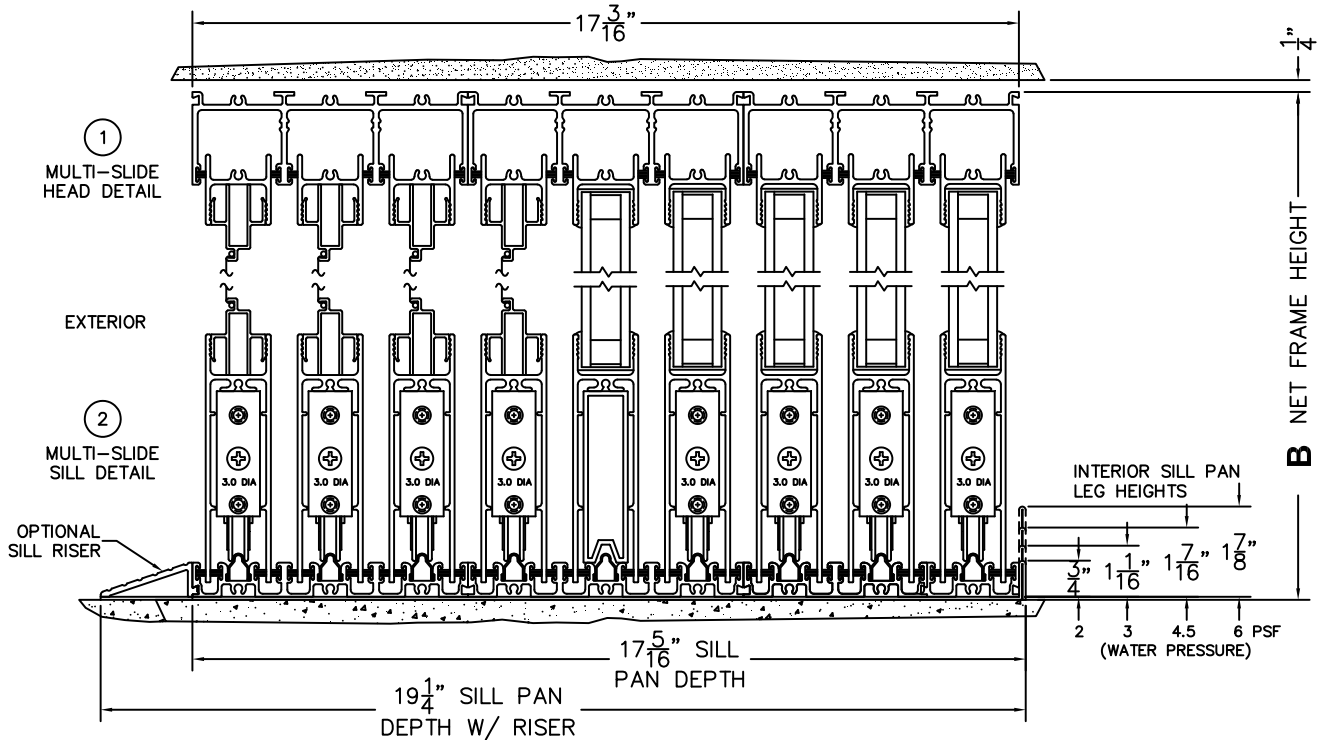

SILL PAN HEIGHT (INTERIOR LEG)  
(3/4", 1-1/16", 1-7/16" OR 1-7/8")

NOTES:

(USE RULER TO SCALE DIMENSIONS IN INCHES)

SCALE: 1/4

OXXXX DOOR SHOWN

**FLEETWOOD**  
WINDOWS & DOORS  
FleetwoodUSA.com

**NORWOOD 3070EX M/S**  
OXXXX STANDARD CONFIGURATION  
WITH SCREENS

ORDER NO.:

ITEM NO.:

(USE RULER TO SCALE DIMENSIONS IN INCHES)

SCALE: 1/4

- ③  
FIXED JAMB
- ④  
INTERLOCKERS
- ⑤  
INTERLOCKERS
- ⑥  
INTERLOCKERS
- ⑦  
INTERLOCKERS
- ⑧  
LOCK JAMB