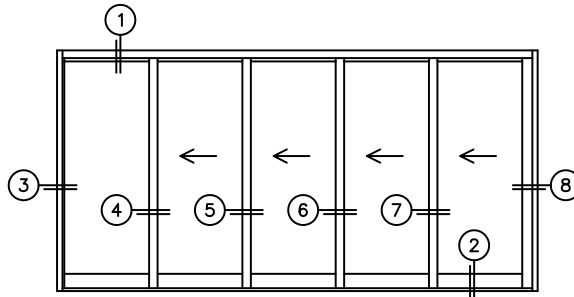

SILL PAN HEIGHT (INTERIOR LEG)  
(3/4", 1-1/16", 1-7/16" OR 1-7/8")

NOTES:

(USE RULER TO SCALE DIMENSIONS IN INCHES)

SCALE: 1/4

OXXXX DOOR SHOWN

**FLEETWOOD**  
WINDOWS & DOORS  
FleetwoodUSA.com

**NORWOOD 3070EX M/S**  
OXXXX STANDARD CONFIGURATION  
WITH SCREENS

ORDER NO.:

ITEM NO.:

(USE RULER TO SCALE DIMENSIONS IN INCHES)

SCALE: 1/4

- ③  
FIXED JAMB
- ④  
INTERLOCKERS
- ⑤  
INTERLOCKERS
- ⑥  
INTERLOCKERS
- ⑦  
INTERLOCKERS
- ⑧  
LOCK JAMB