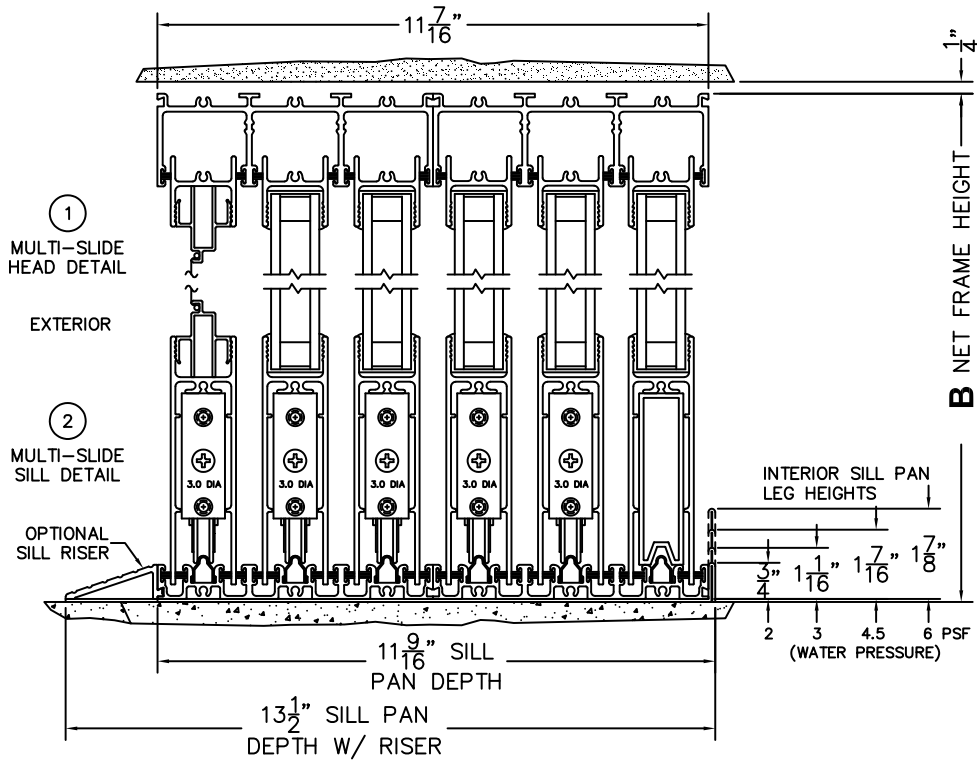

SILL PAN HEIGHT (INTERIOR LEG)  
(3/4", 1-1/16", 1-7/16" OR 1-7/8")

NOTES:

(USE RULER TO SCALE DIMENSIONS IN INCHES)

SCALE: 1/4

OXXXX DOOR SHOWN

**FLEETWOOD**  
WINDOWS & DOORS  
FleetwoodUSA.com

**NORWOOD 3070EX M/S**  
OXXXX STANDARD CONFIGURATION  
WITH SCREENS

ORDER NO.:

ITEM NO.:

(USE RULER TO SCALE DIMENSIONS IN INCHES)

SCALE: 1/4

- ③  
FIXED JAMB
- ④  
INTERLOCKERS
- ⑤  
INTERLOCKERS
- ⑥  
INTERLOCKERS
- ⑦  
INTERLOCKERS
- ⑧  
LOCK JAMB

ARCHETYPE LATCH WITH  
FLUSH PULL HANDLES