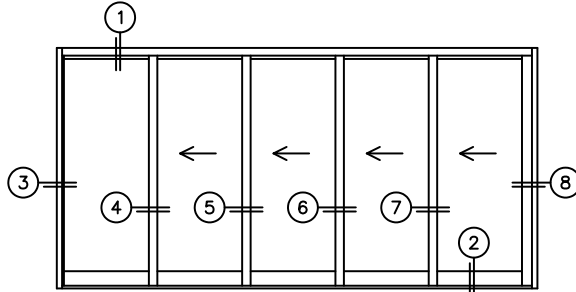

SILL PAN HEIGHT (INTERIOR LEG)  
(3/4", 1-1/16", 1-7/16" OR 1-7/8")

NOTES:

(USE RULER TO SCALE DIMENSIONS IN INCHES)

SCALE: 1/4

OXXXX DOOR SHOWN

**FLEETWOOD**  
WINDOWS & DOORS  
FleetwoodUSA.com

**NORWOOD 3070EX M/S**  
OXXXX STANDARD CONFIGURATION  
WITH SCREENS

ORDER NO.:

ITEM NO.:

(USE RULER TO SCALE DIMENSIONS IN INCHES)

SCALE: 1/4

- ③  
FIXED JAMB
- ④  
INTERLOCKERS
- ⑤  
INTERLOCKERS
- ⑥  
INTERLOCKERS
- ⑦  
INTERLOCKERS
- ⑧  
LOCK JAMB

ARCHETYPE LATCH WITH  
FLUSH PULL HANDLES