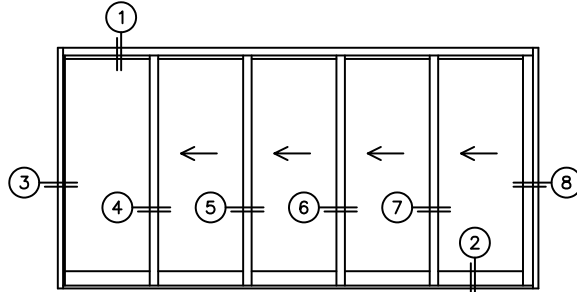

FLEETWOOD
WINDOWS & DOORS
FleetwoodUSA.com

NORWOOD 3070EX M/S
OXXXX STANDARD CONFIGURATION
WITH SCREENS

ORDER NO.:

ITEM NO.:

REQUIRED DEALER INFO.

A(NET FRAME WIDTH)

B(NET FRAME HEIGHT)

SILL PAN HEIGHT (INTERIOR LEG)
(3/4", 1-1/16", 1-7/16" OR 1-7/8")

NOTES:

(USE RULER TO SCALE DIMENSIONS IN INCHES)

SCALE: 1/4

OXXXX DOOR SHOWN

FLEETWOOD
WINDOWS & DOORS
FleetwoodUSA.com

NORWOOD 3070EX M/S
OXXXX STANDARD CONFIGURATION
WITH SCREENS

ORDER NO.:

ITEM NO.:

(USE RULER TO SCALE DIMENSIONS IN INCHES)

SCALE: 1/4