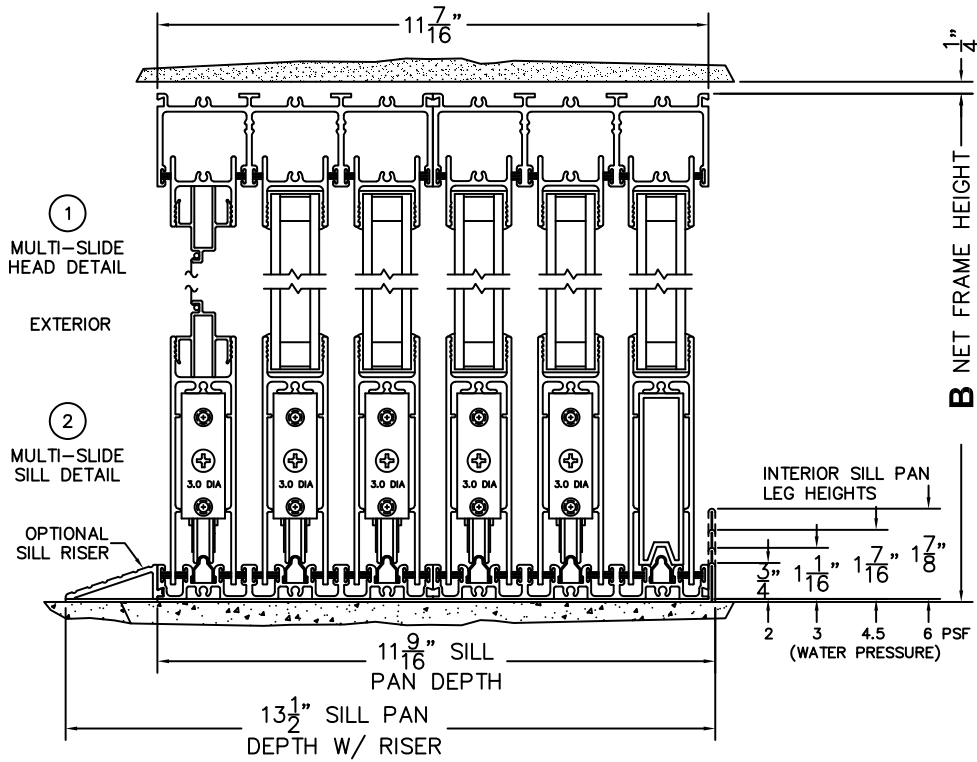

NOTES:

(USE RULER TO SCALE DIMENSIONS IN INCHES)

SCALE: 1/4

OXXXX DOOR SHOWN

FLEETWOOD
WINDOWS & DOORS
FleetwoodUSA.com

NORWOOD 3070EX M/S
OXXXX STANDARD CONFIGURATION
WITH SCREENS

ORDER NO.:

ITEM NO.:

(USE RULER TO SCALE DIMENSIONS IN INCHES)

SCALE: 1/4