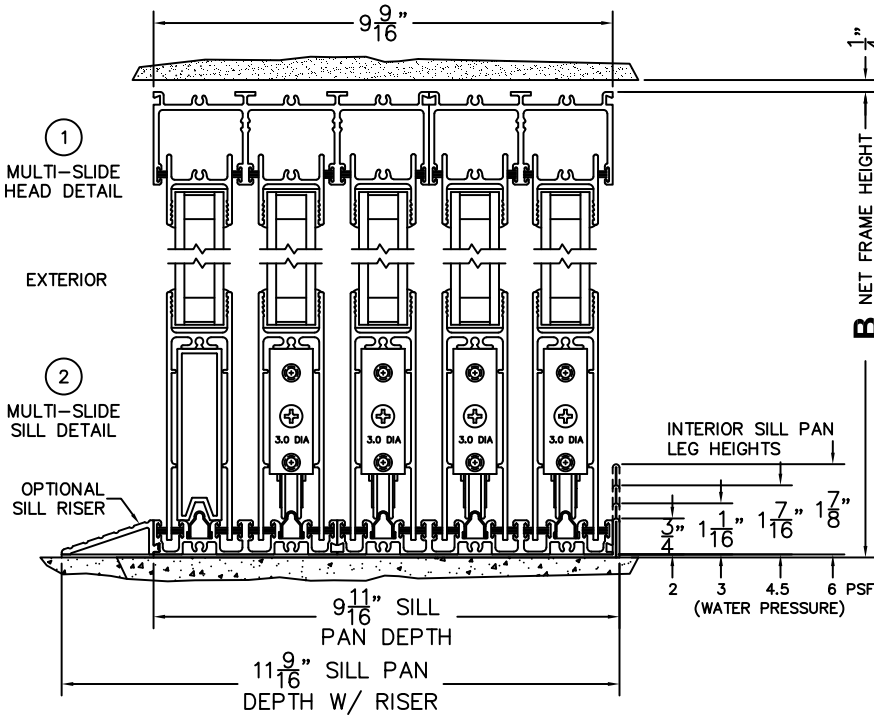

SILL PAN HEIGHT (INTERIOR LEG)  
(3/4", 1-1/16", 1-7/16" OR 1-7/8")

NOTES:

(USE RULER TO SCALE DIMENSIONS IN INCHES)

SCALE: 1/4

OXXXX DOOR SHOWN

3 FIXED JAMB 4 INTERLOCKERS 5 INTERLOCKERS 6 INTERLOCKERS 7 INTERLOCKERS 8 LOCK JAMB