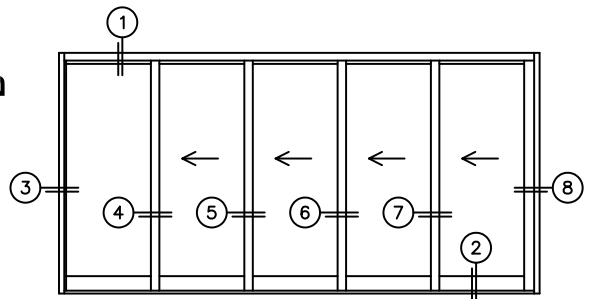

SILL PAN HEIGHT (INTERIOR LEG)  
(3/4", 1-1/16", 1-7/16" OR 1-7/8")

NOTES:

(USE RULER TO SCALE DIMENSIONS IN INCHES)

SCALE: 1/4

OXXXX DOOR SHOWN

3 FIXED JAMB 4 INTERLOCKERS 5 INTERLOCKERS 6 INTERLOCKERS 7 INTERLOCKERS 8 LOCK JAMB