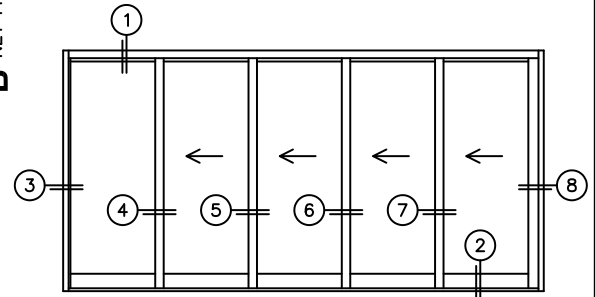

FLEETWOOD
WINDOWS & DOORS
FleetwoodUSA.com

NORWOOD 3070EX M/S
OXXXX STANDARD CONFIGURATION
NO SCREENS

ORDER NO.:

ITEM NO.:

REQUIRED DEALER INFO.

A(NET FRAME WIDTH)

B(NET FRAME HEIGHT)

SILL PAN HEIGHT (INTERIOR LEG)
(3/4", 1-1/16", 1-7/16" OR 1-7/8")

NOTES:

(USE RULER TO SCALE DIMENSIONS IN INCHES)

SCALE: 1/4

OXXXX DOOR SHOWN

- (3)
FIXED JAMB
- (4)
INTERLOCKERS
- (5)
INTERLOCKERS
- (6)
INTERLOCKERS
- (7)
INTERLOCKERS
- (8)
LOCK JAMB