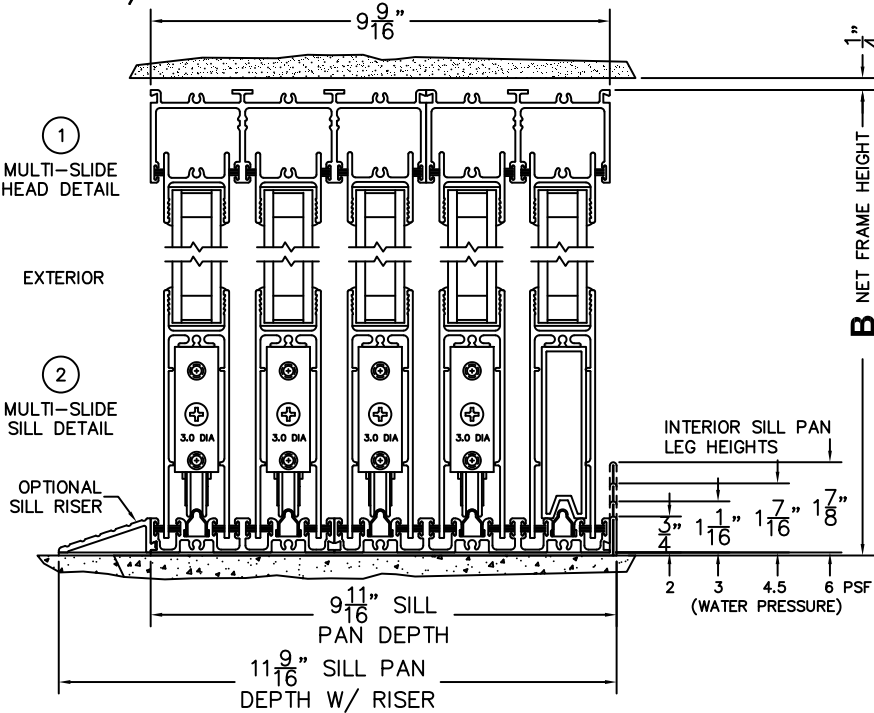

FLEETWOOD
WINDOWS & DOORS
FleetwoodUSA.com

NORWOOD 3070EX M/S
OXXXX STANDARD CONFIGURATION
NO SCREENS

ORDER NO.:

ITEM NO.:

REQUIRED DEALER INFO.

A(NET FRAME WIDTH)

B(NET FRAME HEIGHT)

SILL PAN HEIGHT (INTERIOR LEG)
(3/4", 1-1/16", 1-7/16" OR 1-7/8")

NOTES:

(USE RULER TO SCALE DIMENSIONS IN INCHES)

SCALE: 1/4

OXXXX DOOR SHOWN

- (3)
FIXED JAMB
- (4)
INTERLOCKERS
- (5)
INTERLOCKERS
- (6)
INTERLOCKERS
- (7)
INTERLOCKERS
- (8)
LOCK JAMB