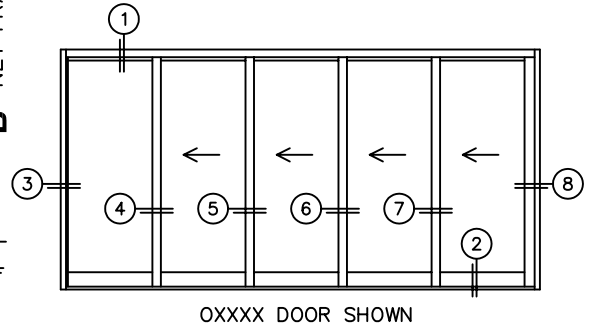

FLEETWOOD
WINDOWS & DOORS
FleetwoodUSA.com

NORWOOD 3070EX M/S
OXXXX CUSTOM CONFIGURATION
NO SCREENS

ORDER NO.:

ITEM NO.:

SCALE: 1/4

REQUIRED DEALER INFO.

A (NET FRAME WIDTH)

B (NET FRAME HEIGHT)

SILL PAN HEIGHT (INTERIOR LEG)
(3/4", 1-1/16", 1-7/16" OR 1-7/8")

NOTES:

3 FIXED JAMB INTERLOCKERS INTERLOCKERS INTERLOCKERS INTERLOCKERS LOCK JAMB 8
ARCHETYPE LATCH ONLY