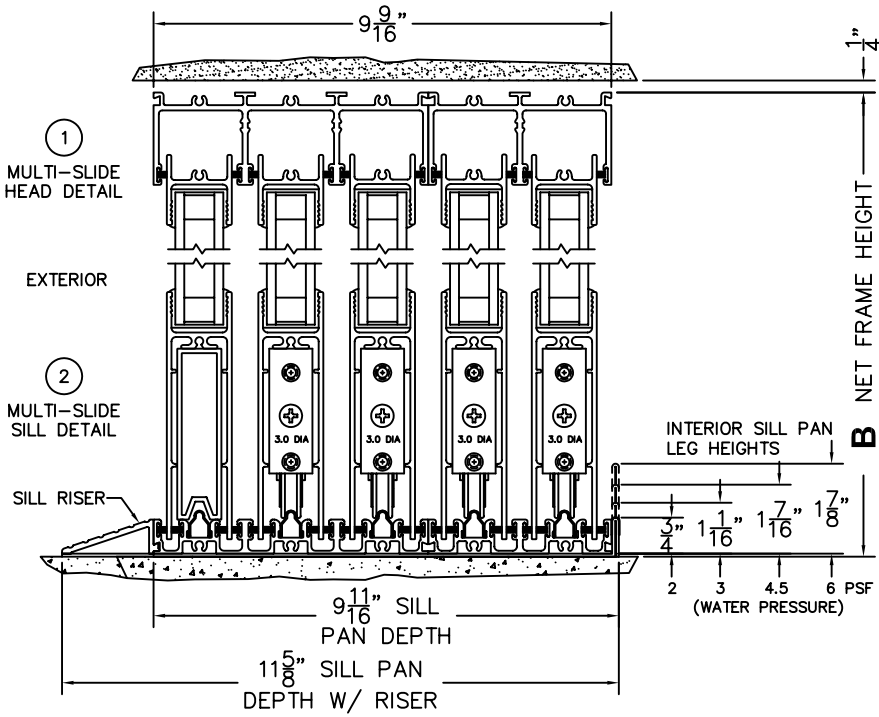

FLEETWOOD
WINDOWS & DOORS
FleetwoodUSA.com

NORWOOD 3070EX M/S
OXXXX CUSTOM CONFIGURATION
NO SCREENS

ORDER NO.:

ITEM NO.:

SCALE: 1/4

REQUIRED DEALER INFO.

A (NET FRAME WIDTH)

B (NET FRAME HEIGHT)

SILL PAN HEIGHT (INTERIOR LEG)
(3/4", 1-1/16", 1-7/16" OR 1-7/8")

NOTES:

3 FIXED JAMB INTERLOCKERS INTERLOCKERS INTERLOCKERS INTERLOCKERS LOCK JAMB 8
ARCHETYPE LATCH ONLY