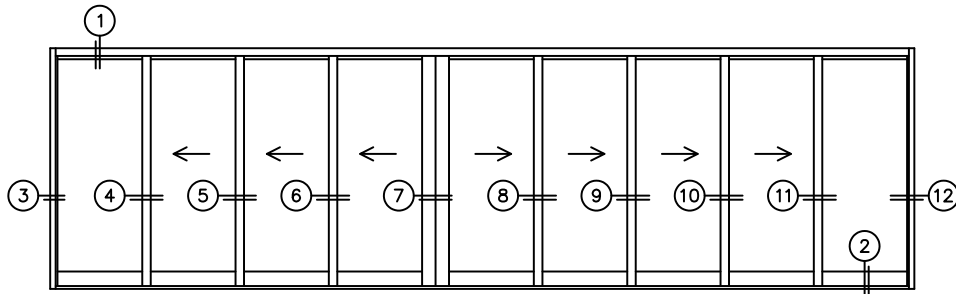

FLEETWOOD
WINDOWS & DOORS
FleetwoodUSA.com

NORWOOD 3070EX M/S
OXXXIXXXXO STANDARD CONFIGURATION
NO SCREENS

ORDER NO.:

ITEM NO.:

REQUIRED DEALER INFO.

A(NET FRAME WIDTH)

B(NET FRAME HEIGHT)

SILL PAN HEIGHT (INTERIOR LEG)
(3/4", 1-1/16", 1-7/16" OR 1-7/8")

NOTES:

(USE RULER TO SCALE DIMENSIONS IN INCHES)

SCALE: 1/4

OXXXIXXXXO DOOR SHOWN

FLEETWOOD
WINDOWS & DOORS
FleetwoodUSA.com

NORWOOD 3070EX M/S

OXXXIXXXXO STANDARD CONFIGURATION
NO SCREENS

ORDER NO.:

ITEM NO.:

REQUIRED DEALER INFO.

A(NET FRAME WIDTH)

B(NET FRAME HEIGHT)

SILL PAN HEIGHT(INTERIOR LEG)
(3/4", 1-1/16", 1-7/16" OR 1-7/8")

(USE RULER TO SCALE DIMENSIONS IN INCHES)

SCALE: 1/4

NOTES: