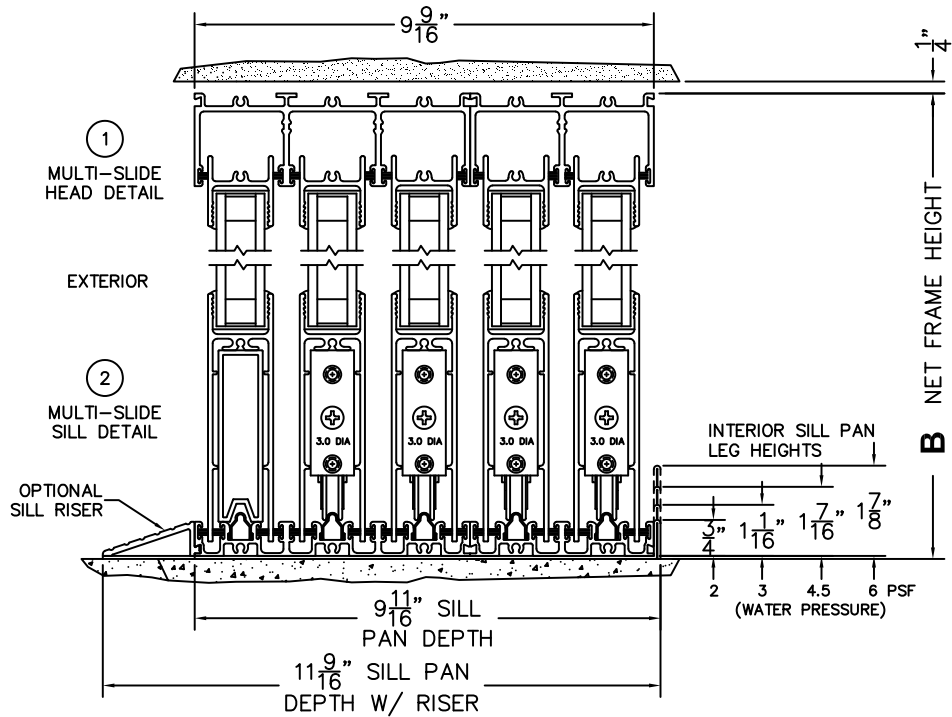

NOTES:

(USE RULER TO SCALE DIMENSIONS IN INCHES)

SCALE: 1/4

OXXXIXXXXO DOOR SHOWN

FLEETWOOD
WINDOWS & DOORS
FleetwoodUSA.com

NORWOOD 3070EX M/S

OXXXIXXXXO STANDARD CONFIGURATION
NO SCREENS

ORDER NO.:

ITEM NO.:

REQUIRED DEALER INFO.

A(NET FRAME WIDTH)

B(NET FRAME HEIGHT)

SILL PAN HEIGHT(INTERIOR LEG)
(3/4", 1-1/16", 1-7/16" OR 1-7/8")

(USE RULER TO SCALE DIMENSIONS IN INCHES)

SCALE: 1/4

NOTES: